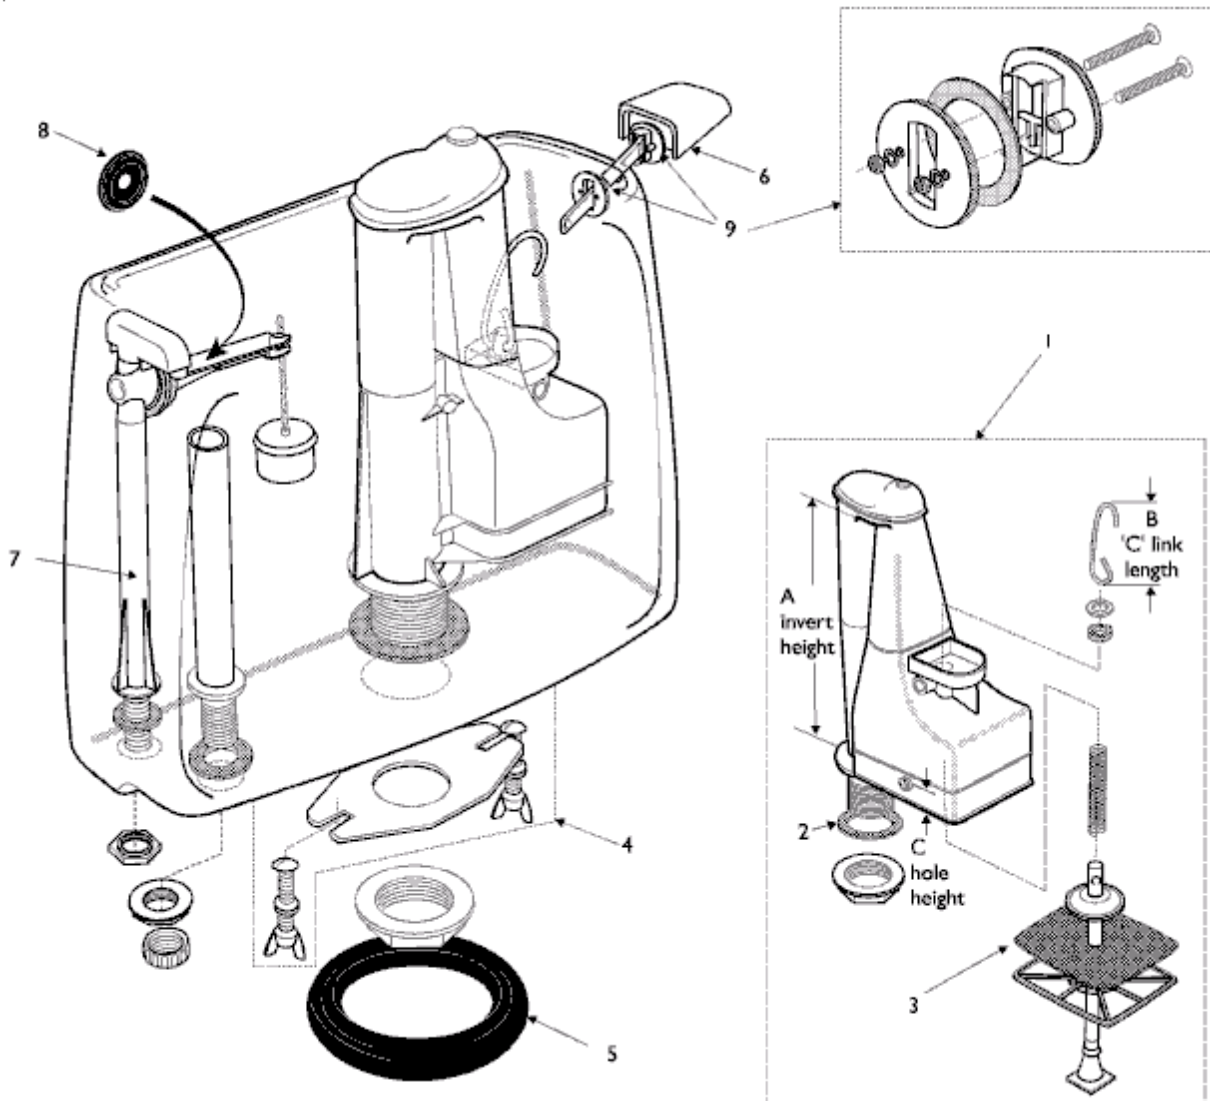

<p>

Ref.	Description	Part No.
1a	6 litre syphon A(9.5"), B (90), C (65)	SV26467
1b	Universal repair kit for all siphons (includes diaphragms & washers)	E948967
2	Siphon sealing washer	SV34367
2a	Siphon backnut	SV44367
3	Siphon diaphragm washer	EE70205025
4	Close coupling pack	E002267
5	Close couple sealing ring	E730067
6c	Operating lever - chrome	E8373AA
6g	Operating lever - gold	E8373AZ
6w	Operating lever - white	E8373AC
7	Quiet Ballvalve 10" (all syphon tanks)	SV22467
7a	Quiet Ballvalve 9.5" (flushvalve tank)	SV22367
7b	294mm Torbeck bottom inlet valve (Obsolete)	E004567
8	Torbeck diaphragm washer - SEE NOTE BELOW	E004600
9a	Fulcrum bush pack - white	E830001
9b	Fulcrum bush pack - old English white	E830097
9c	Fulcrum bush pack - whisper cream	E830098
9d	Fulcrum bush pack - whisper grey	E830005
9e	Fulcrum bush pack - whisper peach	E830007
10a	Complete set of cistern fittings for 7 litre external overflow version	E837967
10b	Complete set of cistern fittings for 6 litre internal overflow version	E837267
10c	Complete set of cistern fittings for 6 litre flushvalve version	E837467
11a	Cistern Lid - white	E960001
11b	Cistern Lid - old English white	E960097AZ
11c	Cistern Lid - whisper cream	E960098
11d	Cistern Lid - whisper grey	E960005

NB -- colour/finish options

Lever Chrome = AA

Lever Gold = BA

Lever White = AC

White = 01

OEW = 97

W/Cream = 98

W/Grey = 05