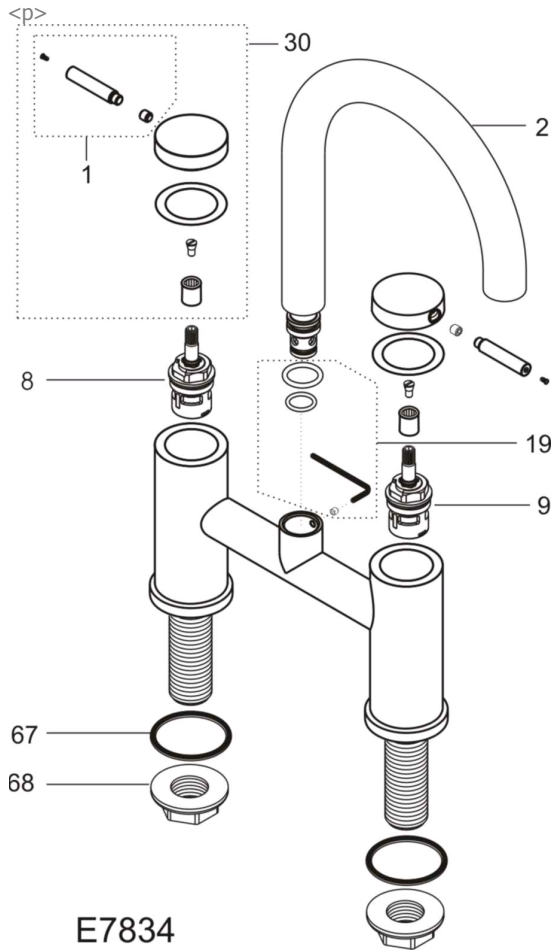

IDEAL-STANDARD BRASSWARE AFFINITY E7834 Kitchen 2 hole mixer lever handles twin flow

| Ref. | Description                                     |
|------|---|
| 1    | Affinity/Alchemy DC LVR hdl pin kit             |
| 2    | Affinity twinflow kitchen spout complete        |
| 8    | 1/2 SE ceramic disc cartridge cl close (hot)    |
| 9    | 1/2 SE ceramic disc cartridge a/cl close (cold) |
| 19   | Affinity/Alchemy twinflow spout repair kit      |
| 30   | Affinity/Alchemy 1/2" LV hdl complete pr        |
| 67   | O RING SEAL SSL 126 34.59 X 2.62                |
| 68   | 1/2in plastic back nut                          |
| 89   | 1/2 SE CERAMIC DISK INTERNALS PACK              |

| Part No.     |
|--------------|
| E960039AA    |
| E960035--    |
| E960583NU    |
| E960582NU    |
| E960005AA    |
| E960038AA    |
| E960068NU    |
| EESM40700067 |
| S960025NU    |

**NB -- colour/finish options**

Chrome = AA  
Satin chrome = GN