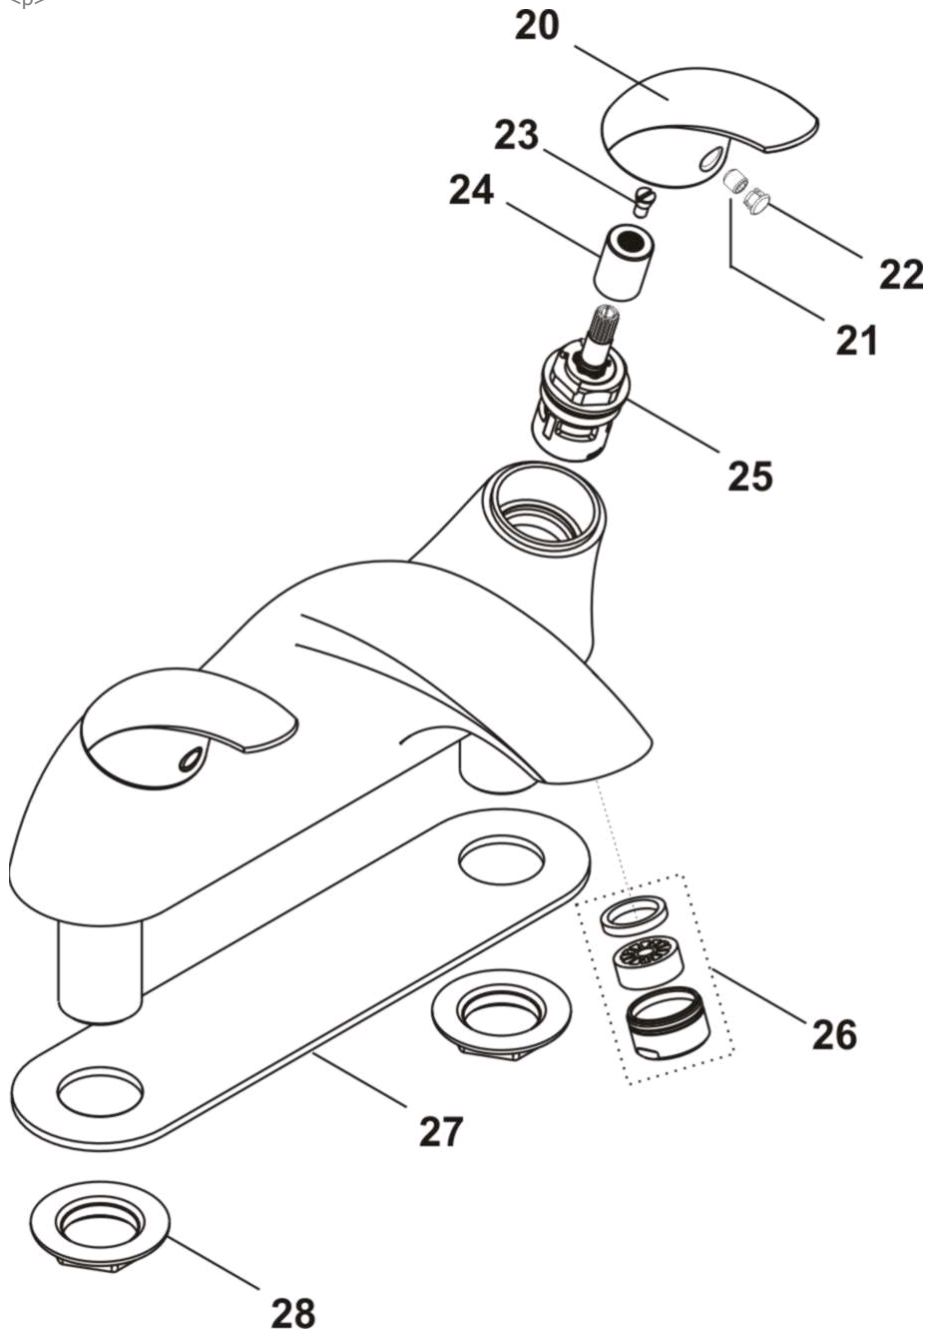

<p>

Ref.	Description
20	Bath mixer handle
21	Handle grub screw
22a	Index button red hot
22b	Index button blue cold
23	Screw for drive insert
24	Drive insert
25a	3/4 SE CERAMIC DISC CART A/CL CLOSE LOFR hot
25b	3/4 SE CERAMIC DISC CART CL CLOSE LOFRIC cold
25c	SE CERAMIC DISC CARTRIDGES L/FR PAIR ** Spares **
26	Flow straightener
27	Deck sealing gasket
28	3/4 in Backnut
29	SHOWER HOSE BRACKET - CHROME
30	SHOWER HOSE BRACKET - WHITE

Part No.
E908464AA
E91830067
E907022NU
E907023NU
A91831914
E911112NU
A954353NU11
A954352NU11
S960023NU
A923787AA
E911780NU
E960111NU
EEM134901AA
EEM13490001