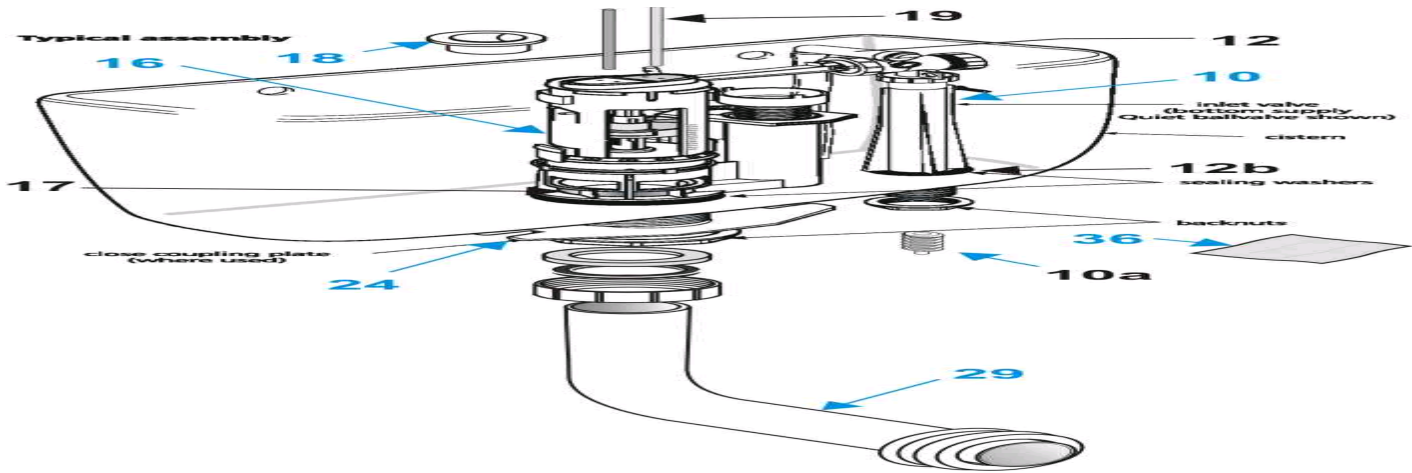

<p>

Ref.	Description	Part No.
1	Original Flushing device -GEB TWICO DF VALVE 602	-
2	Set of actuator rods 240.277.00.1	E003767
8	Flush valve Seal 816.418.00.1	E003967
10	Inlet valve complete -Replacement -QBV BI 11.5inch	SV22667
10a	Quiet inlet valve restrictor	SV56567
11a	Lid attachment short () bridging piece	E003567
12	Inlet valve diverter	S454067
12b	Inlet valve -1/2 inch BSP washer (between inlet valve & cist wall)	SV61067
13	Inlet valve -servicing kit	SV30167
16	Flush valve -Replacement -& o/f adjust instructions (Geberit)	E003167
17	Flush valve seal -(Geberit)	E003967
18	Push button pack -Ideal Standard (Geberit)	E4448AA
18a	Push button pack Gold - use E4447AZ	E4447AZ
22	Coupling Nut	E004067
22a	Restrictor + nut	SV69767
22b	Cistern sealing washer	E003667
29	Flush pipe	E4450AA
30	Cistern support bracket -(pack of 2)	E000967
31	Simpla connector	S450567
36	Captive pack (contains non-fitted parts in new cistern packs)	SV63867
37	Complete fittings -order items- 10-16-18-24-29-36	-
98	Unicaps	EV00667
99	EEE720467	-