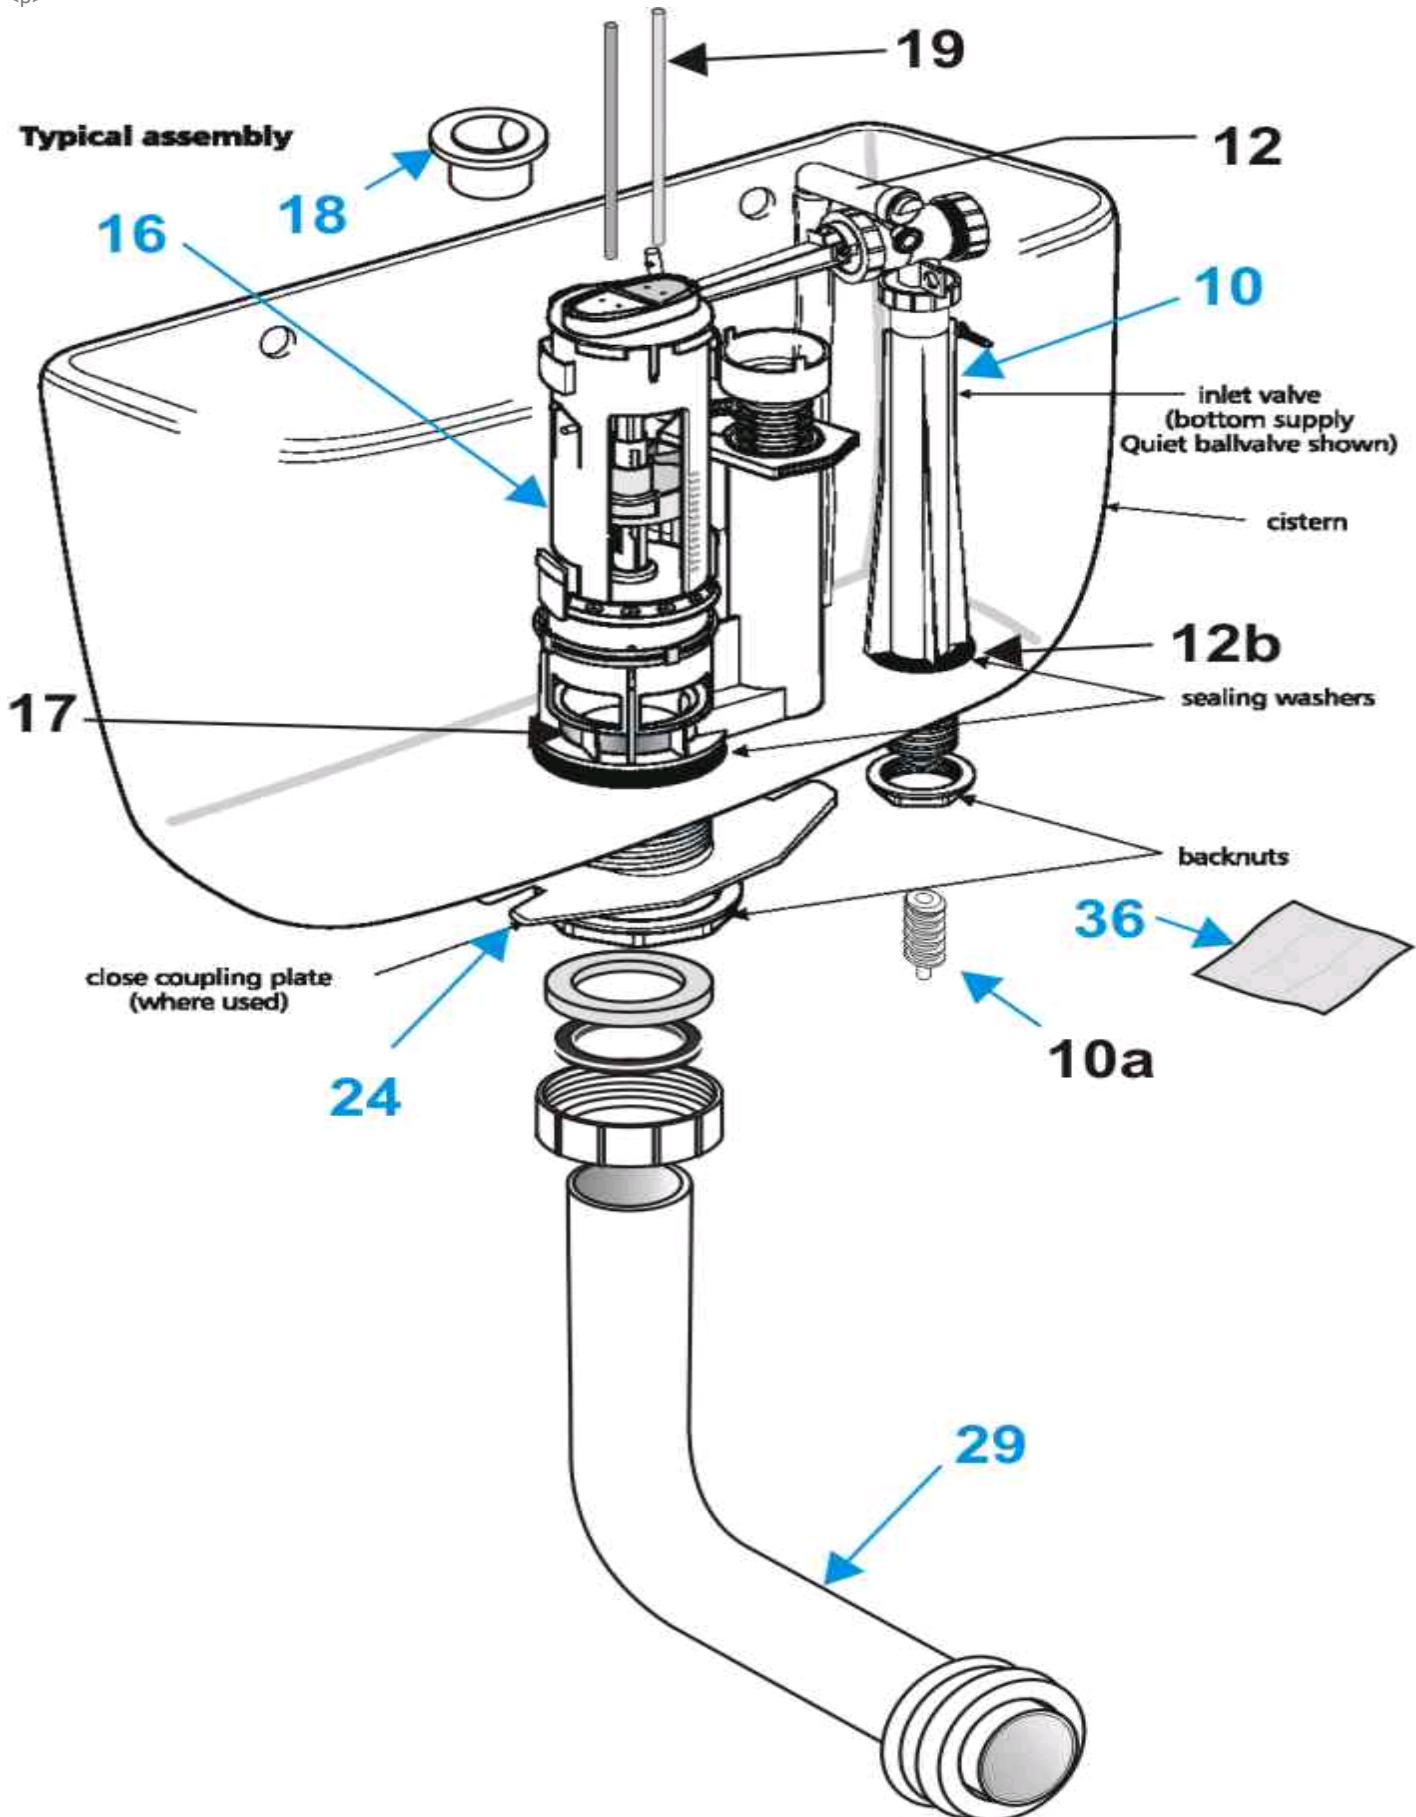

<p>

Ref.	Description	Part No.
1	Original Flushing device -GEB TWICO DF VALVE 602	-
2	Set of actuator rods 240.277.00.1	E003767
8	Flush valve Seal 816.418.00.1	E003967
10	Inlet valve complete -Replacement -QBV BI 11.5inch	SV22667
10a	Quiet inlet valve restrictor	SV56567
11a	Lid attachment short () bridging piece	E003567
12	Inlet valve diverter	S454067
12b	Inlet valve -1/2 inch BSP washer (between inlet valve & cist wall)	SV61067
13	Inlet valve -servicing kit	SV30167
16	Flush valve -Replacement -& o/f adjust instructions (Geberit)	E003167
17	Flush valve seal -(Geberit)	E003967
18	Push button pack -Ideal Standard (Geberit)	E4448AA
18a	Push button pack Gold - use E4447AZ	E4447AZ
22	Coupling Nut	E004067
22a	Restrictor + nut	SV69767
22b	Cistern sealing washer	E003667
29	Flush pipe	E4450AA
30	Cistern support bracket -(pack of 2)	E000967
31	Simpla connector	S450567
36	Captive pack (contains non-fitted parts in new cistern packs)	SV63867
37	Complete fittings -order items- 10-16-18-24-29-36	-
98	Unicaps	EV00667
99	EEE720467	-