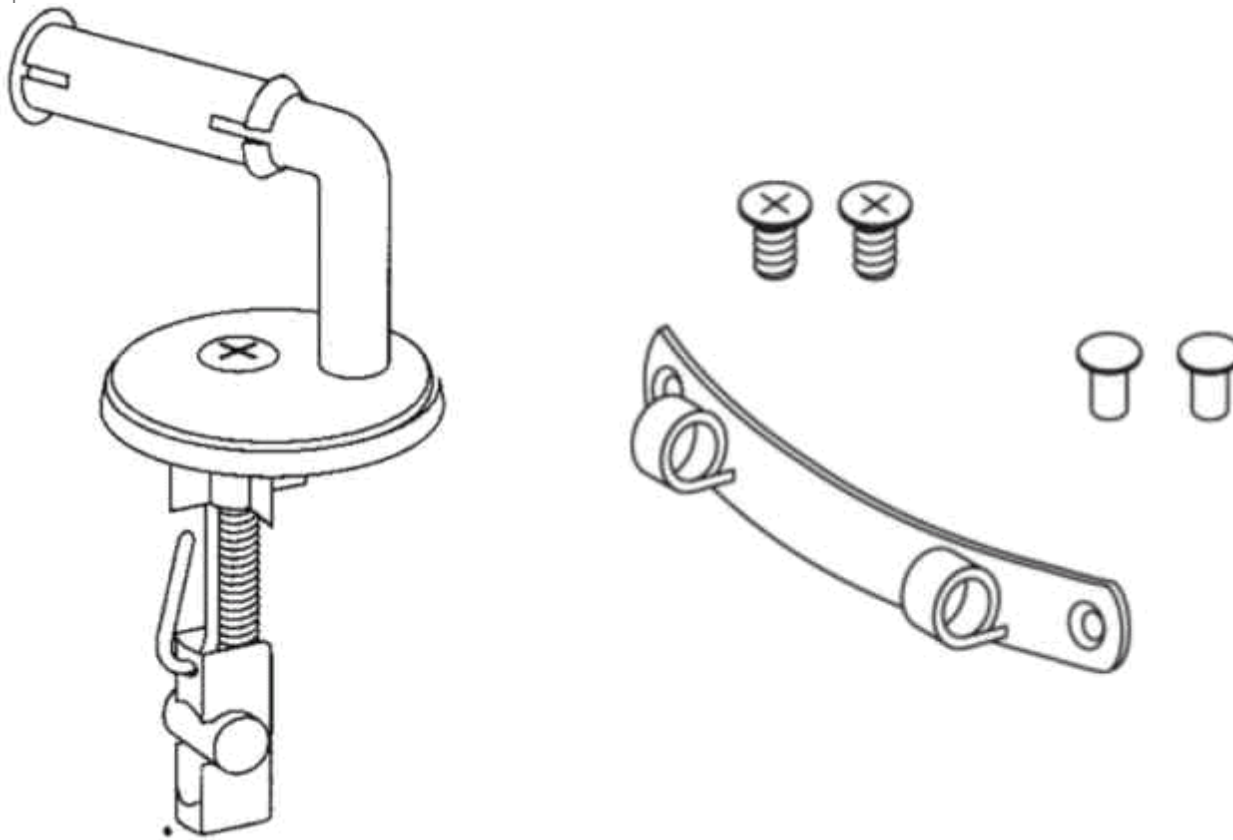

<p>

<b>Ref.</b>	<b>Description</b>	<b>Part No.</b>
1	Single seat cover buffer - ROUND - to Sep2003	EV24267
2	Single seat ring buffer - OVAL - to Sep2003	EV24367
3	Hinges and straps - Presalit seat hinges no longer available (E7092--)	-
4	Set of buffers (grey) from Sep 2003	EV15367
5	Set of hinges from Sep 2003	EV154--
6	SPACE SCREW PACK	EV32567