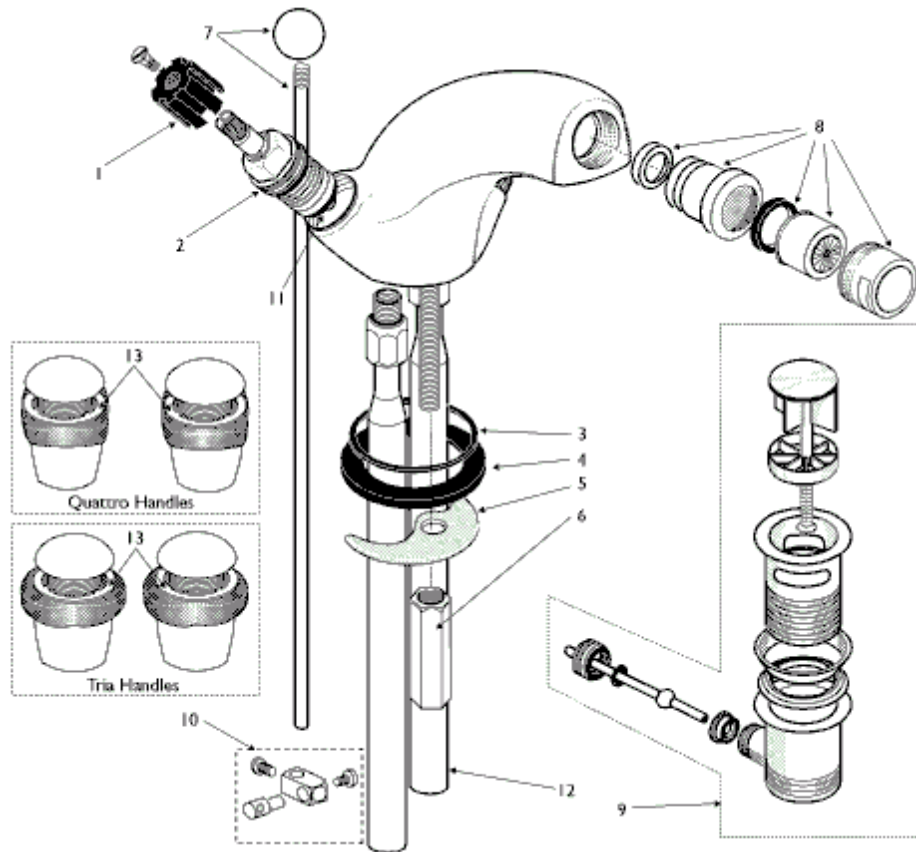

<p>

Ref.	Description	Part No.
1	Handle carrier	A922539
2	1/2 IS rubber valve internal headwork inc screw	A951130NU11
3	O' ring washer	E960461NU
3a	CENTRAL SEALING GASKET AD=42.5	A961302NU
4	Fixing kit (3,4,5 & 6)	E950607NU
7a	Pop-up knob	E960545AA
7c	Pop-up rod stainless steel for chrome	E960540NU
7g	Pop-up rod	E919574--
8	1H BID PARABOLIC SPRAY CHROME	A960063AA
8a	NEOSTRAHL NOZZLE CHROME & PLASTIC INS FT	A961625AA
9	Pop-up waste complete	E950612--
10	Pop-up rod fixing clip	A963404NU
11	Replacement valve washer pack	A961672NU
12	Pair of M12 inlet tails complete with o-rings	E960517NU
13R	Index ring RED	E910031NU
13B	Index ring BLUE	E910030NU
13a	HANDLE SCREW M8XM4 QUATTRO	E960609NU

**NB -- colour/finish options**

Chrome = AA  
 Gold = AZ  
 White = AC