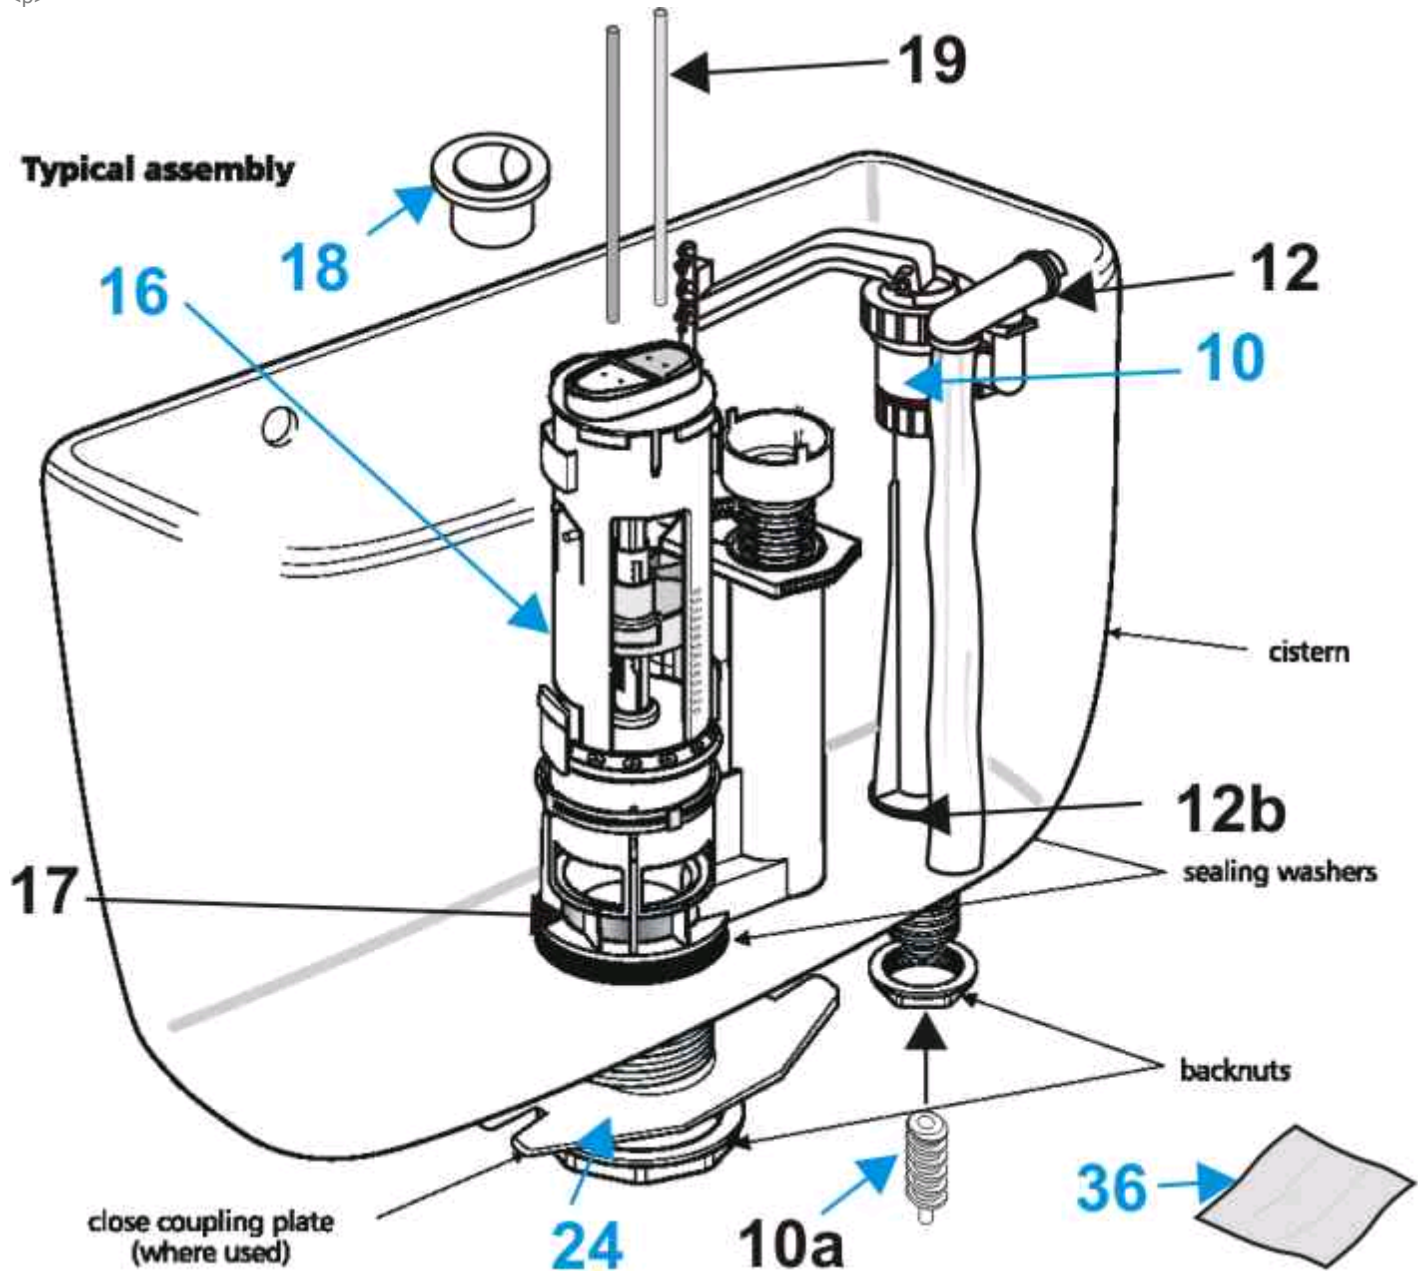

<p>

Items in **BLUE** make up the complete set of cistern fittings

Ref.	Description	Part No.
1	Original Flushing device -GEB TWICO DF VALVE 604	-
2	Set of actuator rods 240.277.00.1	E003767
8	Flush valve Seal 816.418.00.1	E003967
10	Inlet valve complete -Replacement -QBV INLINE BI RH 244mm	SV58567
10a	Quiet inlet valve restrictor	SV56567
11a	Lid attachment short () bridging piece	E003567
12	Inlet valve divertor	S454067
12b	Inlet valve -1/2 inch BSP washer (between inlet valve & cist wall)	SV61067
13	Inlet valve -servicing kit	SV63567
16	Flush valve -Replacement -& o/f adjust instructions (Geberit)	E003167
17	Flush valve seal -(Geberit)	E003967
18	Push button pack -Sottini (Geberit)	E4449--
22	Coupling Nut	E004067
22a	Restrictor + nut	SV69767
22b	Cistern sealing washer	E003667
24	Close coupling plate with nuts and bolts - VALVE TYPE - FLAT	E829667
25	Close coupling washer	E730067
36	Cistern loose components pack (non-fitted parts in new cistern packs)	SV41167
37	Complete fittings -order items- 10-16-18-24-36	-
98	Unicaps	EV00667
99	EEE831467	-