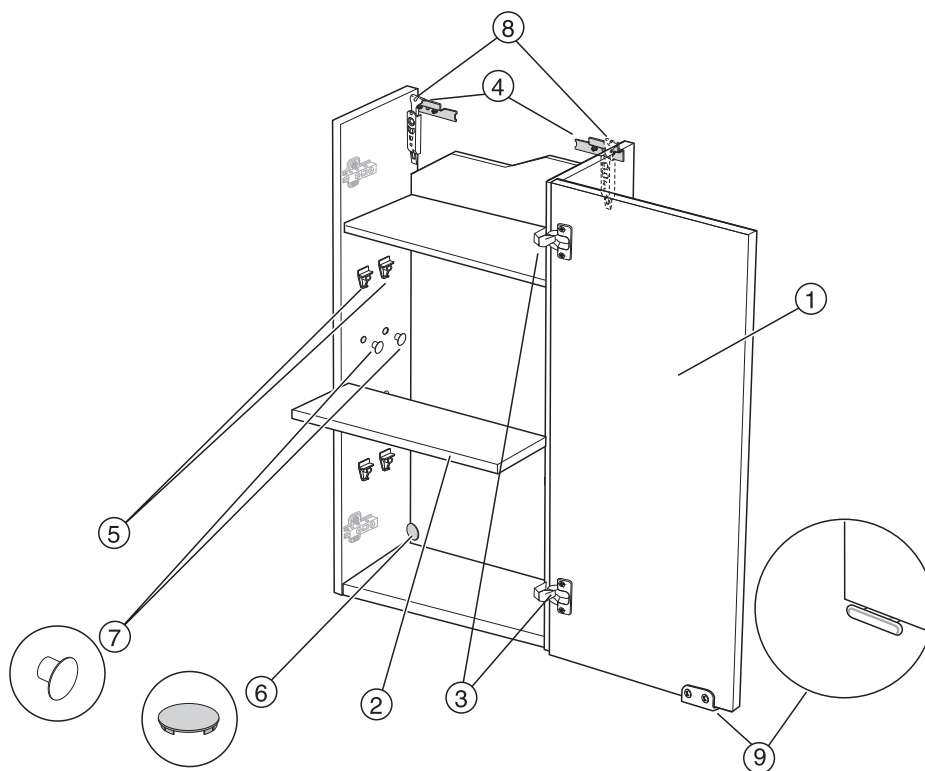

E6470 E6858 Concept Connect 300mm Wall Unit

E6470 SO - America Oak E6858 SO - America Oak
 E6470 SX - Dark Walnut E6858 SX- Dark Walnut
 E6470 WG - White Gloss E6858 WG - White Gloss

CONCEPT CONNECT

Item	Description	Colour/Finish	Code No.	Quantity
1	300mm Door	America Oak	EV685 SO	1
1	300mm Door	Dark Walnut	EV685 SX	1
1	300mm Door	White Gloss	EV685 WG	1
2	300mm Shelf	America Oak	EV678 SO	1
2	300mm Shelf	Dark Walnut	EV678 SX	1
2	300mm Shelf	White Gloss	EV678 WG	1
3	Soft Close Hinge		EV60067	Pair
4	Suspension Plates		EV61067	Pair
5	Metal Shelf Supports		EV61167	4
6	Metalic Cover Caps		EV61267	4
7	Hole Cover Caps	Oak	EV61367	20
7	Hole Cover Caps	Walnut	EV61467	20
7	Hole Cover Caps	White	EV61667	20
8	Concealed Cabinet Hanger		EV60167	Pair
9	Wall Unit Handles	Chrome	E6749AA	1