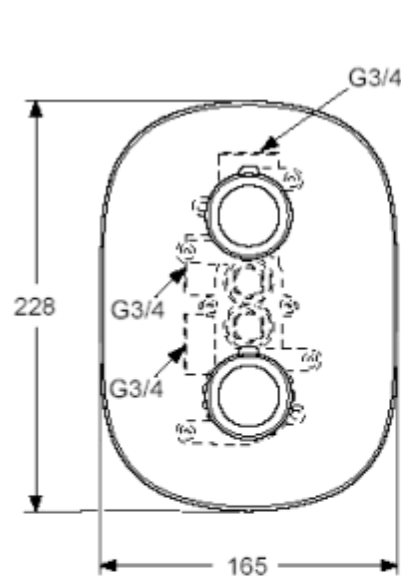

<P>-----

Einzel-Thermostat
chrom **E 6410 AA**

Ref.	Description	Part No.
1	Handle cap	A961494AA
2	Screw	-
3	Temperature handle complete	A961495AA
4	Reprise cartridge screws M4 pair	A962998NU
5	Flow control handle complete	A961496AA
6	Face plate	A961499AA
7	Screw M4 X 45.5 set of three	A961957NU
8	Back plastic cover plate	A963425NU
9	O-Ring Ø 43 x 3	A961623NU
10	Idealtherm cover chrome	A963426AA
11	Temp adjustment carrier and handle ext	A963427NU
12	Wittich 3/4 thermostatic cartridge D 08	S960134NU
13	RV-unit cold 3/4 UK A950597	A960588NU
14	RV-unit hot 3/4 UK A950596	A960589NU
15	Set of o-rings	A961665NU
16	Non return valve OV15	A860415NU
17	Valve body	-
18	3/4 cartridge for 3H side valve low friction	A960462NU
19	Volume control handle carrier	A963432NU
20	Sealing frame	A963510NU
21	Plaster guard screws M4 x 10	-
22	Plaster guard	A923371
23	Idealtherm extension kit (25mm)	A963434NU

-	SHOWER KIT (E6420AA) SPARES	-
a	Wall elbow chrome	E960690AA
b	J/Morrison h/spray chrome low & high press 3F	E6428AA
d	J/Morrison shower kit 3F	E6426AA
