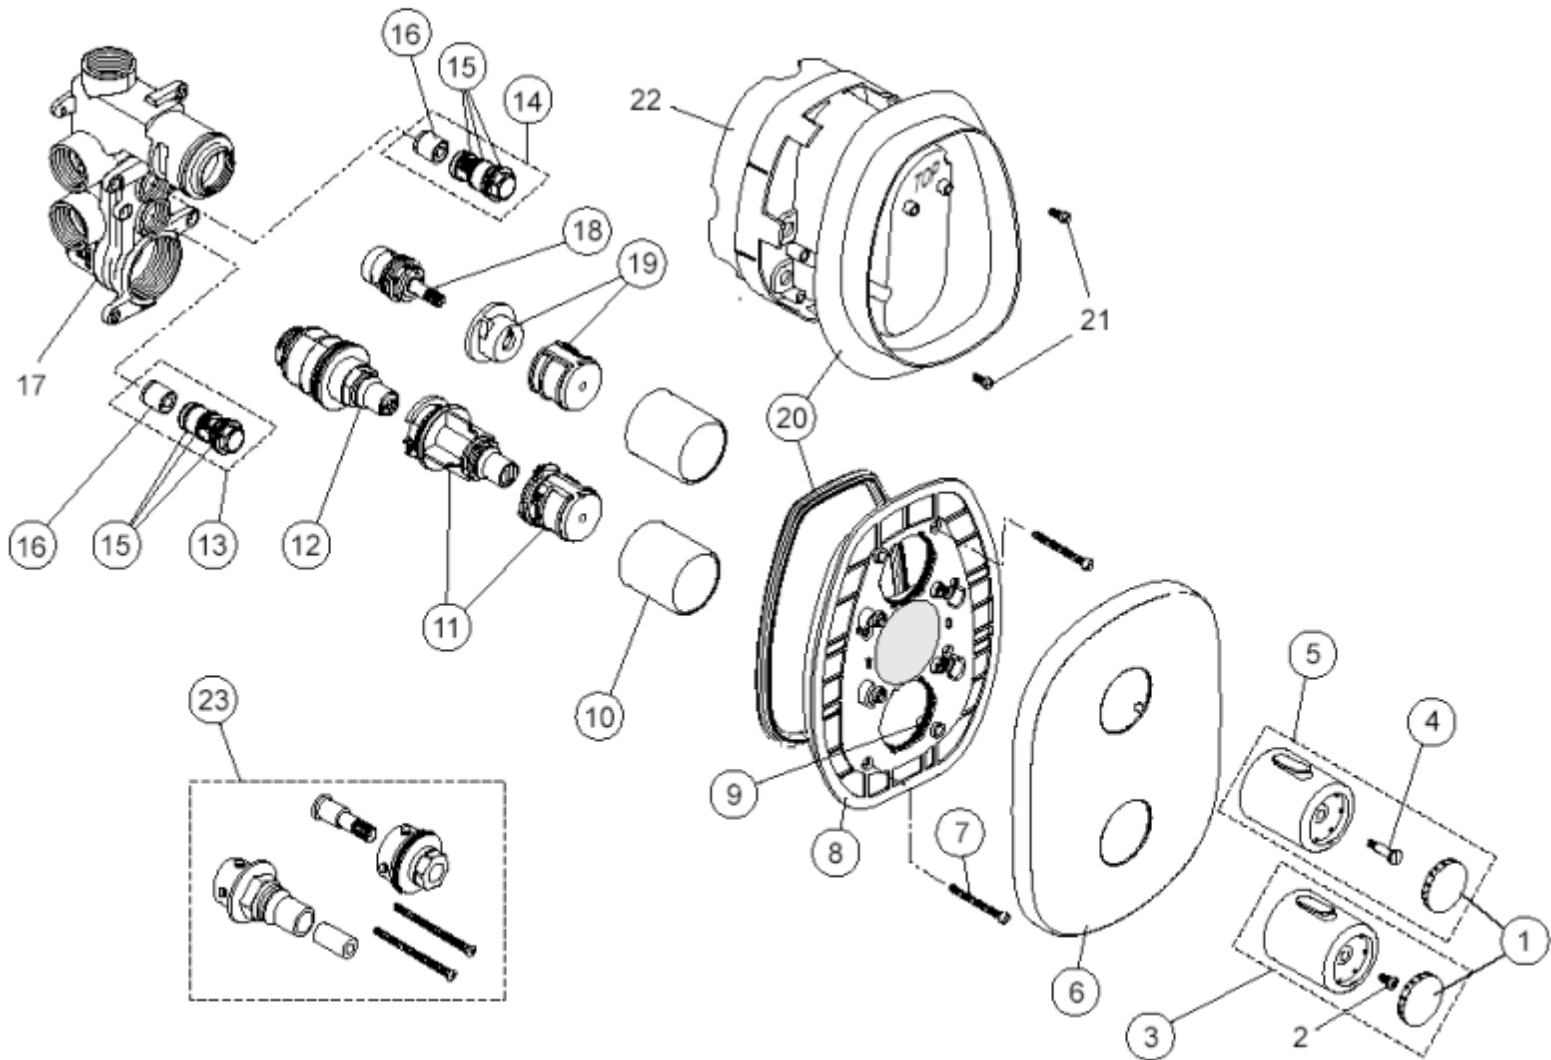

<P>-----

Einzel-Thermostat
chrom **E 6410 AA**

Ref.	Description	Part No.
1	Handle cap	A961494AA
2	Screw	-
3	Temperature handle complete	A961495AA
4	Reprise cartridge screws M4 pair	A962998NU
5	Flow control handle complete	A961496AA
6	Face plate	A961499AA
7	Screw M4 X 45.5 set of three	A961957NU
8	Back plastic cover plate	A963425NU
9	O-Ring Ø 43 x 3	A961623NU
10	Idealtherm cover chrome	A963426AA
11	Temp adjustment carrier and handle ext	A963427NU
12	Wittich 3/4 thermostatic cartridge D 08	S960134NU
13	RV-unit cold 3/4 UK A950597	A960588NU
14	RV-unit hot 3/4 UK A950596	A960589NU
15	Set of o-rings	A961665NU
16	Non return valve OV15	A860415NU
17	Valve body	-
18	3/4 cartridge for 3H side valve low friction	A960462NU
19	Volume control handle carrier	A963432NU
20	Sealing frame	A963510NU
21	Plaster guard screws M4 x 10	-
22	Plaster guard	A923371
23	Idealtherm extension kit (25mm)	A963434NU

-	SHOWER KIT (E6420AA) SPARES	-
a	Wall elbow chrome	E960690AA
b	J/Morrison h/spray chrome low & high press 3F	E6428AA
d	J/Morrison shower kit 3F	E6426AA
