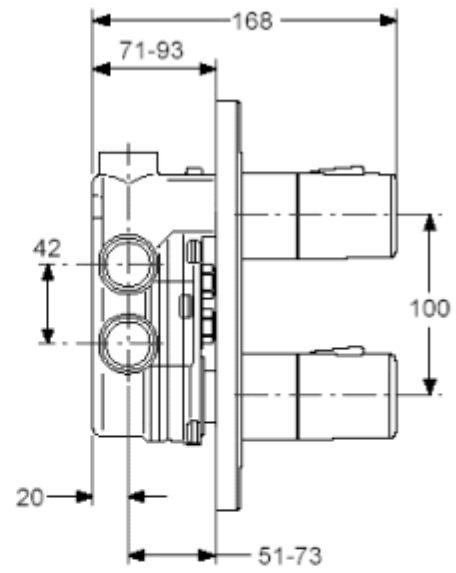

<P>-----

Einzel-Thermostat
chrom **E 6410 AA**

Ref.	Description	Part No.
1	Handle cap	A961494AA
2	Screw	-
3	Temperature handle complete	A961495AA
4	Reprise cartridge screws M4 pair	A962998NU
5	Flow control handle complete	A961496AA
6	Face plate	A961499AA
7	Screw M4 X 45.5 set of three	A961957NU
8	Back plastic cover plate	A963425NU
9	O-Ring Ø 43 x 3	A961623NU
10	Idealtherm cover chrome	A963426AA
11	Temp adjustment carrier and handle ext	A963427NU
12	Wittich 3/4 thermostatic cartridge D 08	S960134NU
13	RV-unit cold 3/4 UK A950597	A960588NU
14	RV-unit hot 3/4 UK A950596	A960589NU
15	Set of o-rings	A961665NU
16	Non return valve OV15	A860415NU
17	Valve body	-
18	3/4 cartridge for 3H side valve low friction	A960462NU
19	Volume control handle carrier	A963432NU
20	Sealing frame	A963510NU
21	Plaster guard screws M4 x 10	-
22	Plaster guard	A923371
23	Idealtherm extension kit (25mm)	A963434NU

-	SHOWER KIT (E6420AA) SPARES	-
a	Wall elbow chrome	E960690AA
b	J/Morrison h/spray chrome low & high press 3F	E6428AA
d	J/Morrison shower kit 3F	E6426AA
