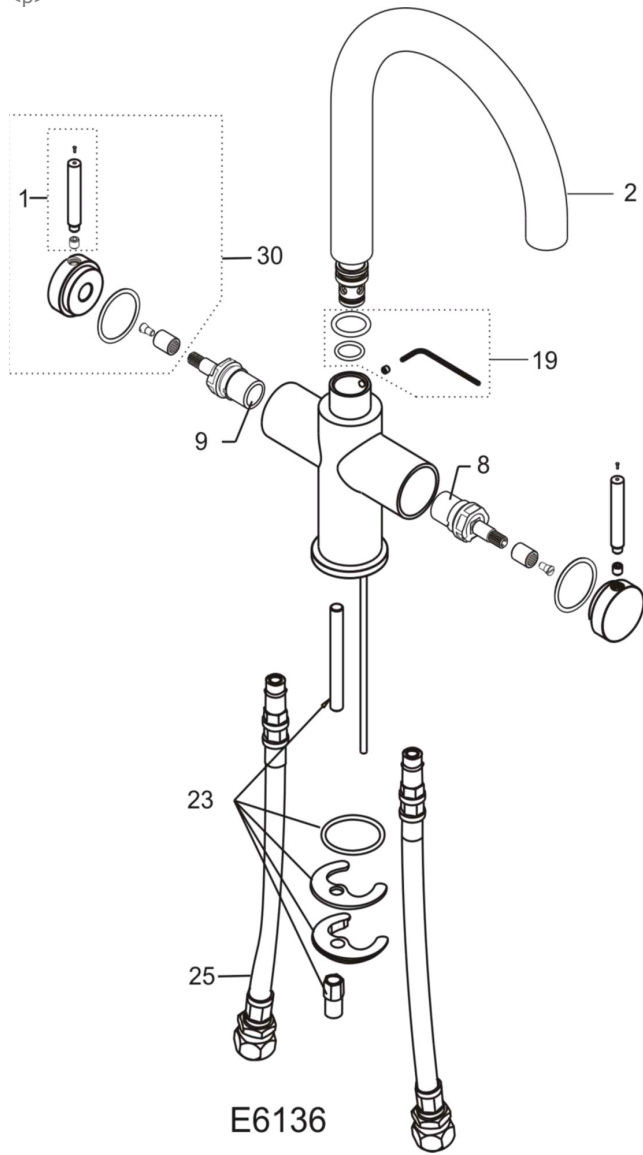

**IDEAL-STANDARD BRASSWARE AFFINITY E6136 Kitchen 1 hole mixer lever handles twin flow**

<p>

E6136

<b>Ref.</b>	<b>Description</b>	<b>Part No.</b>
1	Affinity/Alchemy DC LVR hdl pin kit	E960039AA
2	Affinity twinflow kitchen spout complete	E960035--
8	1/2 SE ceramic disc cartridge cl close (hot)	E960583NU
9	1/2 SE ceramic disc cartridge a/cl close (cold)	E960582NU
9a	1/2 SE CERAMIC DISC CARTRIDGES - PAIR ** SPARES **	S960025NU
19	Affinity/Alchemy twinflow spout repair kit	E960005AA
23	Fixing kit	E950607NU
25	Flexible inlet tails	S960172NU
30	Affinity/Alchemy 1/2" LV hdl complete pr	E960038AA
89	1/2 SE CERAMIC DISK INTERNALS PACK	S960025NU

**NB -- colour/finish options**

Chrome = AA  
Satin chrome = GN