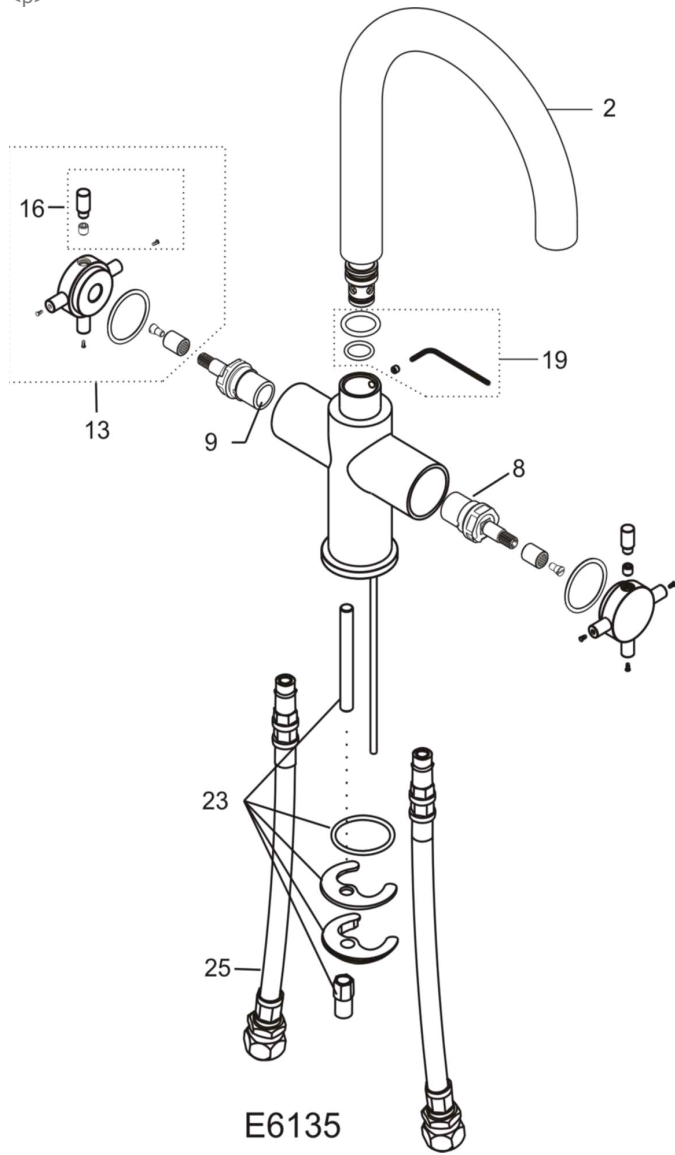

IDEAL-STANDARD BRASSWARE AFFINITY E6135 Kitchen 1 hole mixer X handles twin flow

<p>

Ref.	Description	Part No.
2	Affinity twinflow kitchen spout complete	E960035--
8	1/2 SE ceramic disc cartridge cl close (hot)	E960583NU
9	1/2 SE ceramic disc cartridge a/cl close (cold)	E960582NU
9a	1/2 SE CERAMIC DISC CARTRIDGES - PAIR ** SPARES **	S960025NU
13	Affinity/Alchemy 1/2" X hdl complete pr Chrome	E960036AA
13a	Affinity/Alchemy 1/2" X hdl complete single Satin Chrome	E950022GN
16	Affinity/Alchemy DC X handle pin kit	E960037NU
19	Affinity/Alchemy twinflow spout repair kit	E960005AA
23	Fixing kit	E950607NU
25	Flexible inlet tails	S960172NU
8&9	1/2 SE CERAMIC DISK INTERNALS PACK	S960025NU

NB -- colour/finish options

Chrome = AA
Satin chrome = GN