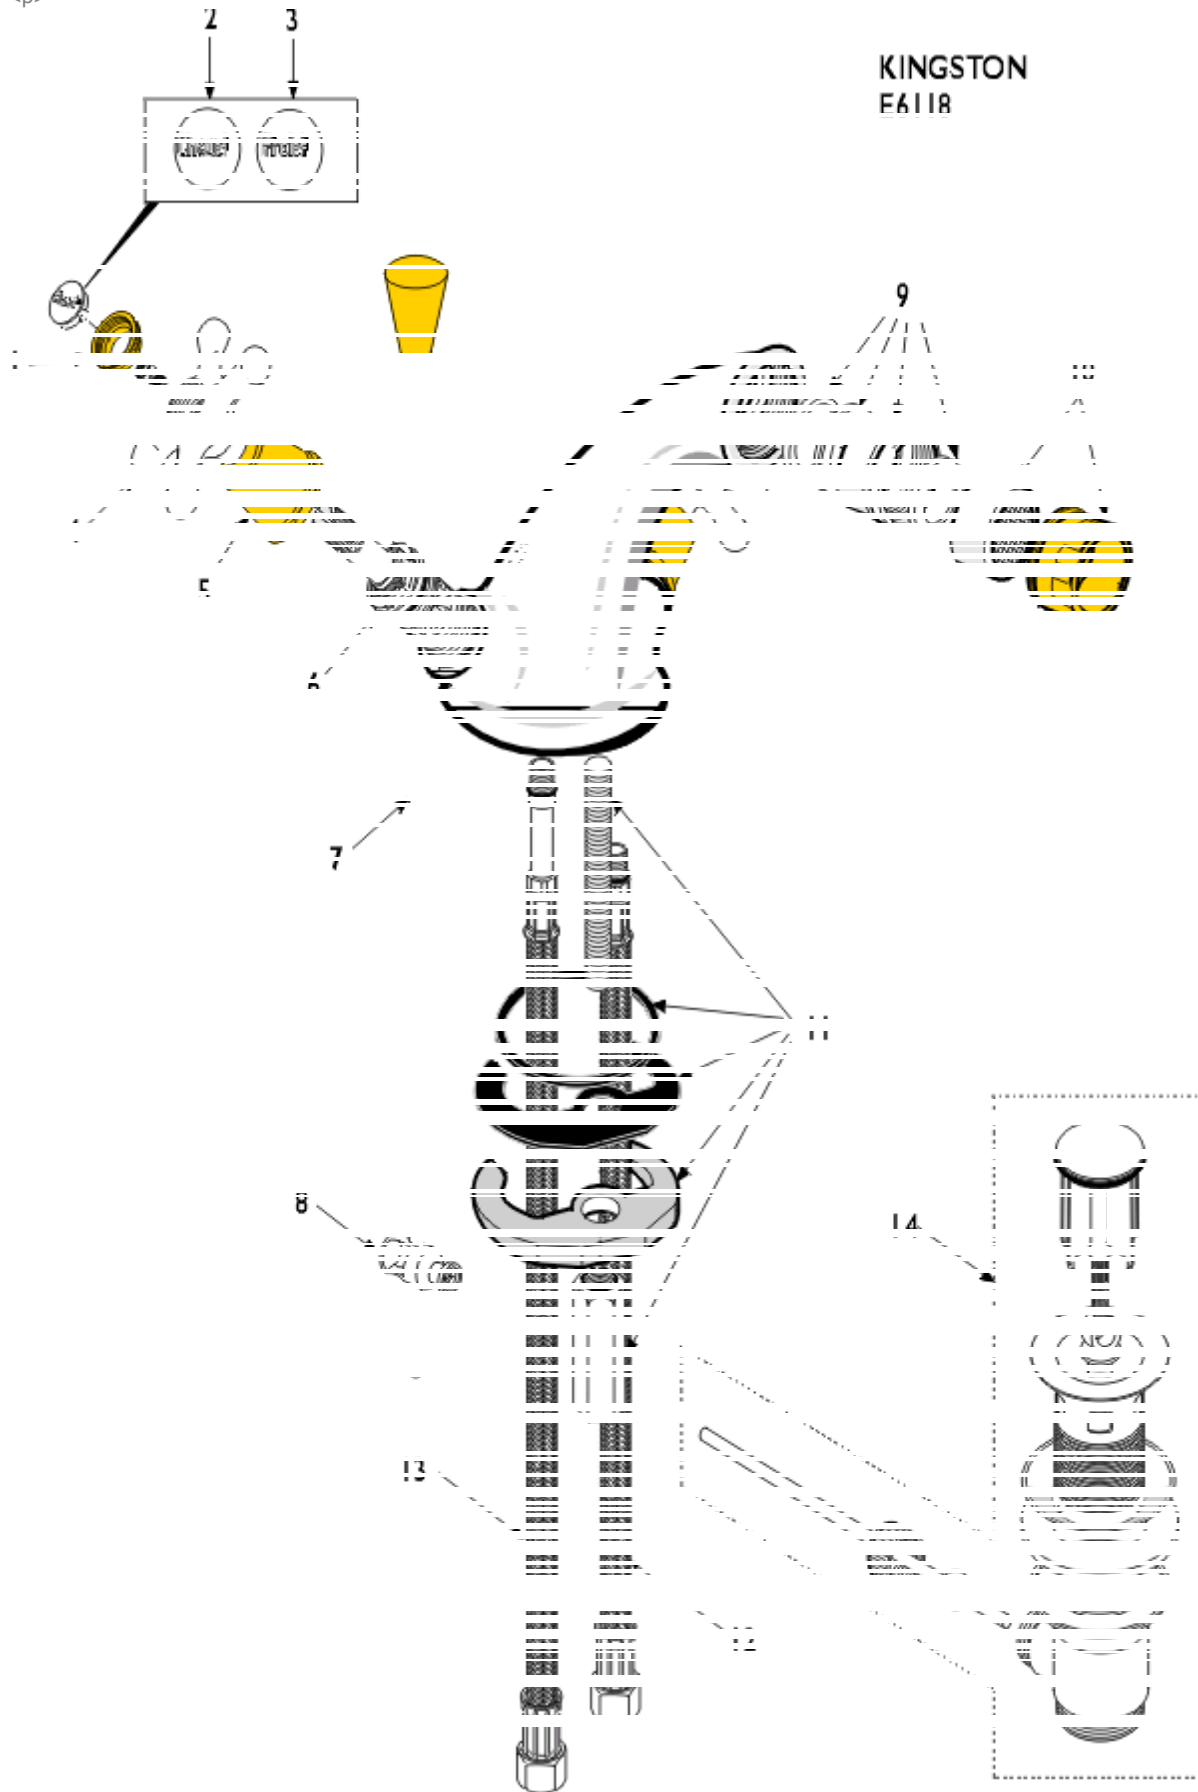

<p>

<b>Ref.</b>	<b>Description</b>	<b>Part No.</b>
1	Handle Indice Housing	E909649--
2	Chaud Index	93082400
3	Froid Index	93082500
4	Handle	E908791--
5	Valve cover	E907775--
6a	1/2" valve (hot)	E950775NU
6b	1/2" valve (cold)	E950776NU
7a	Pop-up Knob	E908800AA11
7g	Pop-up knob Gold	E908800AZ
7c	Vertical pop-up rod	E960540NU
8	Pop-up rod fixing clip	A963404NU
9	Parabolic spray	A960063--
10	Neoparl nozzle complete	A923787--
11	Fixing kit complete	E950607NU
12	Flexible tail pipe single (short)	93082600
13	Flexible tail pipe single (short)	93082600
14	Pop up waste complete	E950612--

**NB -- colour/finish options**

Chrome = AA

Light Gold = AZ