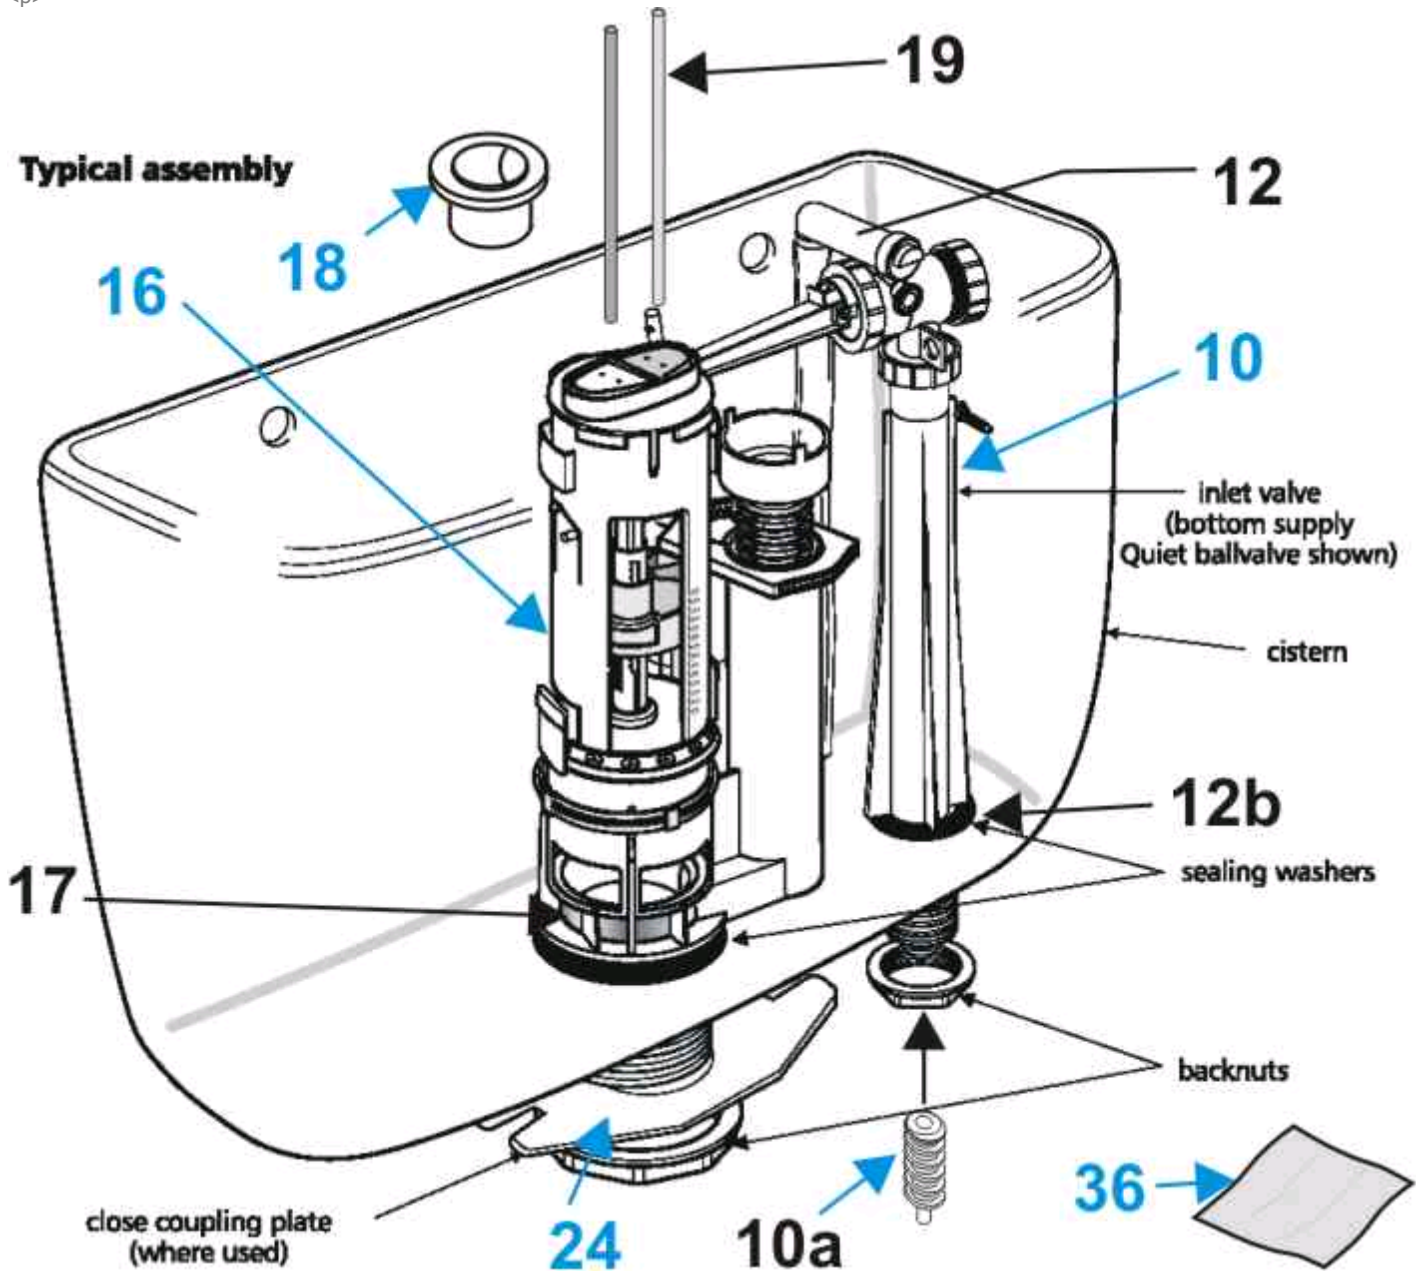

<p>

Ref.	Description	Part No.
1	Original Flushing device -GEB TWICO DF VALVE 606	-
10	Inlet valve complete -Replacement -QBV INLINE BI RH 244mm	SV58567
10a	Quiet inlet valve restrictor	SV56567
12	Inlet valve diverter	S454067
12b	Inlet valve -1/2 inch BSP washer (between inlet valve & cist wall)	SV61067
13	Inlet valve -servicing kit	SV30167
15a	Overflow blanking plug	E000767
16	Flush valve -Replacement -& o/f adjust instructions (Geberit)	E003167
17	Flush valve seal -(Geberit)	E003967
18	Generic push button pack -Sottini (Geberit)	E4449--
19	Set of push rods -flush valve -(Geberit)	E003767
24	Close coupling plate with nuts and bolts - VALVE TYPE - FLAT	E829667
25	Close coupling washer	E730067
36	Cistern loose components pack (non-fitted parts in new cistern packs)	SV41167
37	Complete fittings -order items- 10-15a-16-18-24-36	-
99	EEE562467	-