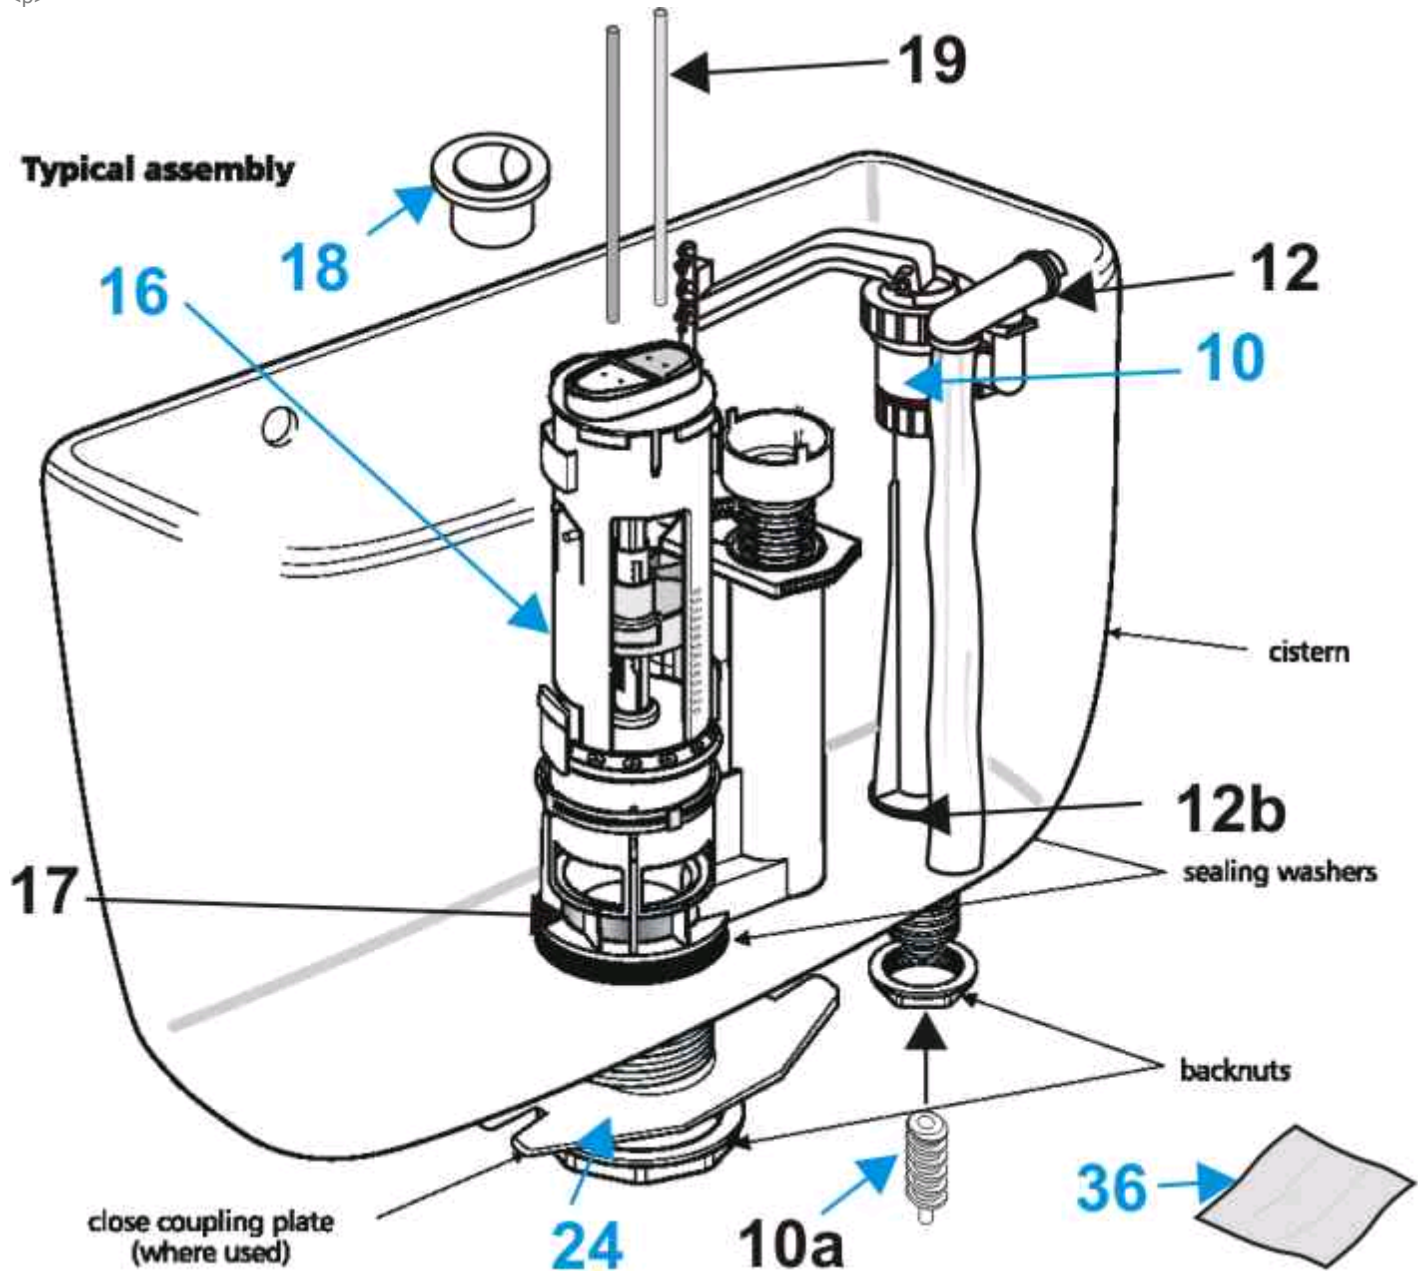

<p>

Items in **BLUE** make up a complete pack

<b>Ref.</b>	<b>Description</b>	<b>Part No.</b>
1	Original Flushing device -GEB TWICO DF VALVE 609	-
2	Set of actuator rods 240.277.00.1	E003767
8	Flush valve Seal 816.418.00.1	E003967
10	Inlet valve complete -Replacement -QBV INLINE BI LH 244mm	SV43267
10a	Quiet inlet valve restrictor	SV56567
11a	Lid attachment short () bridging piece	E003567
12	Inlet valve divertor	S454067
12b	Inlet valve -1/2 inch BSP washer (between inlet valve & cist wall)	SV61067
13	Inlet valve -servicing kit	SV63567
16	Flush valve -Replacement -& o/f adjust instructions (Geberit)	E003167
17	Flush valve seal -(Geberit)	E003967
18	Push button pack -Ideal Standard (Geberit)	E4448AA
18a	Push button pack Gold - use E4447AZ	E4447AA
22	Coupling Nut	E004067
22a	Restrictor + nut	SV69767
22b	Cistern sealing washer	E003667
24	Close coupling plate with nuts and bolts - VALVE TYPE - FLAT	E829667
25	Close coupling washer	E730067
36	Cistern loose components pack (non-fitted parts in new cistern packs)	SV41167
37	Complete fittings -order items- 10-16-18-24-36	-
98	Unicaps	EV00667
99	E530467	-