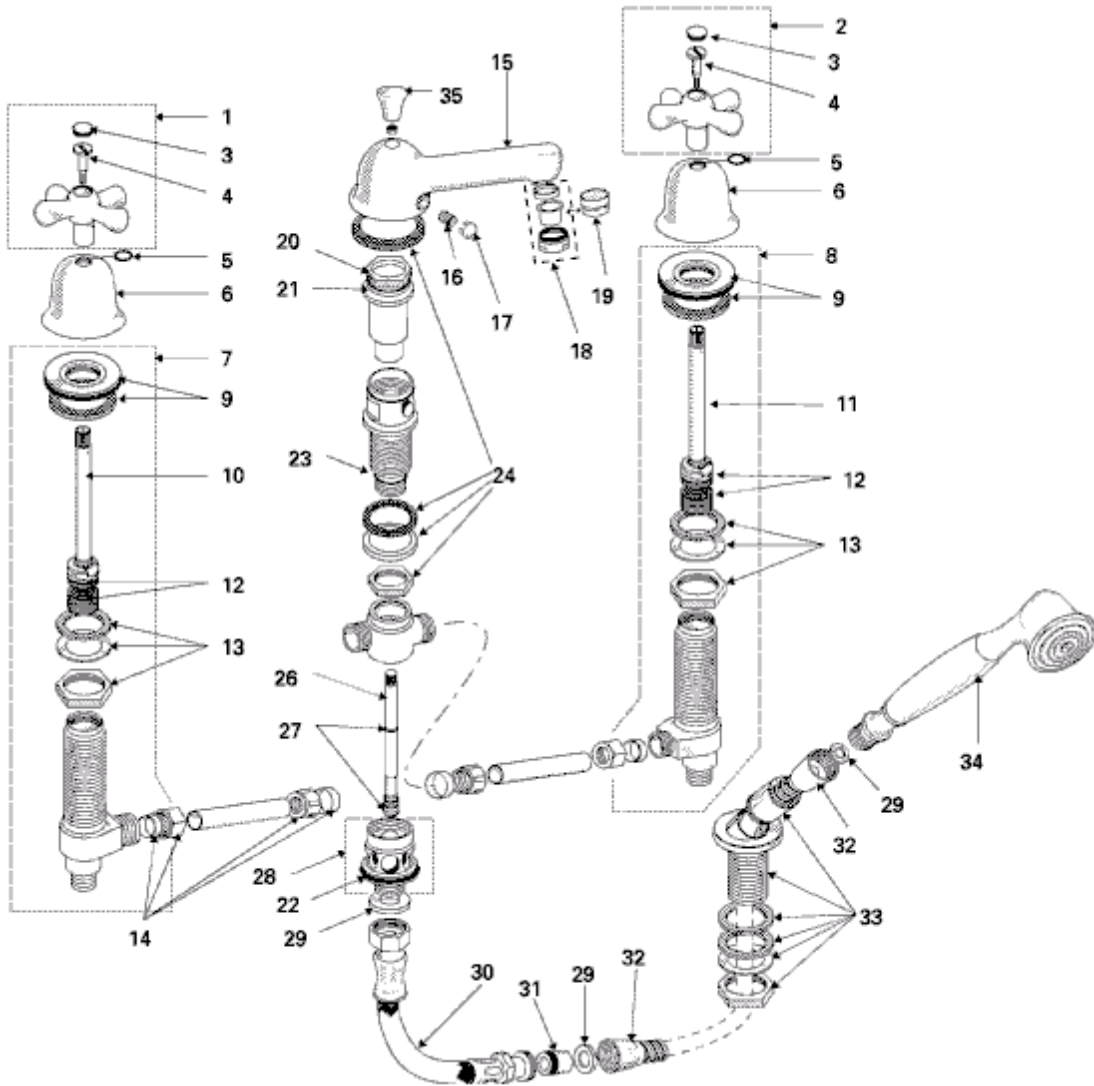

<p>

Ref.	Description	Part No.
1	Handle, hot	-
2	Handle, cold	E960447--
3	Index	N058094--
3a	REPRISE RED INDICE RING	E960674NU
3b	REPRISE BLUE INDICE RING	E960675NU
4	Screw for cartridge	A962998NU
5	'O' ring	-
6	Escutcheon	N058971AA
7	Valve complete, hot	-
8	Valve complete, cold	-
8a	Side valve complete from Sep 2002 (- see note below)	A960306AA
9	Ring for escutcheon	A963027--
10	Cartridge 1/2" hot	A992507NU
10a	3/4 SE CERAMIC DISC CART A/CL CLOSE LOFR	A954353NU11
11	Cartridge 1/2" cold	A992506NU
11a	3/4 SE CERAMIC DISC CART CL CLOSE LOFRIC	A954352NU11
12	'O' ring set	A961644NU
13	Valve fixing set	-
14	Bridging piece fixing set	-
15	Spout	-
16	Grub screw	A961807NU
17	Cap	A961808--
18	Flow straightener complete	A963029--
19	Neoperl gauze insert	A963006NU
20	Spindle for spout fixation	-
21	'O' ring	A961809NU
22	'O' ring	A961809NU
23	'O' ring	A961810NU
24	Spout fixation set	A961811NU
25	Brass body	-
26	Divertor spindle	A952458--
27	'O' rings for divertor spindle	A961814NU
28	Plug complete	A961816NU
29	Hose washers (5)	A961817NU
30	Jointing hose	A963112NU
31	non return valves (2)	A962594NU
32	Hose - For gold see below	A963113AA
33	Escutcheon for handset	A961821--
34	Handspray	E950623--
35	Knob for divertor rod - see basin mixer pop-up rod	-
36	Hose - Gold - NEW	A963113AZ
37	SHOWER HOSE BRACKET - CHROME	EEM134901AA
38	SHOWER HOSE BRACKET - WHITE	EEM13490001
39	Brass Tee Piece body	A963087NU

NB -- colour/finish options

Chrome = AA

Gold = AZ