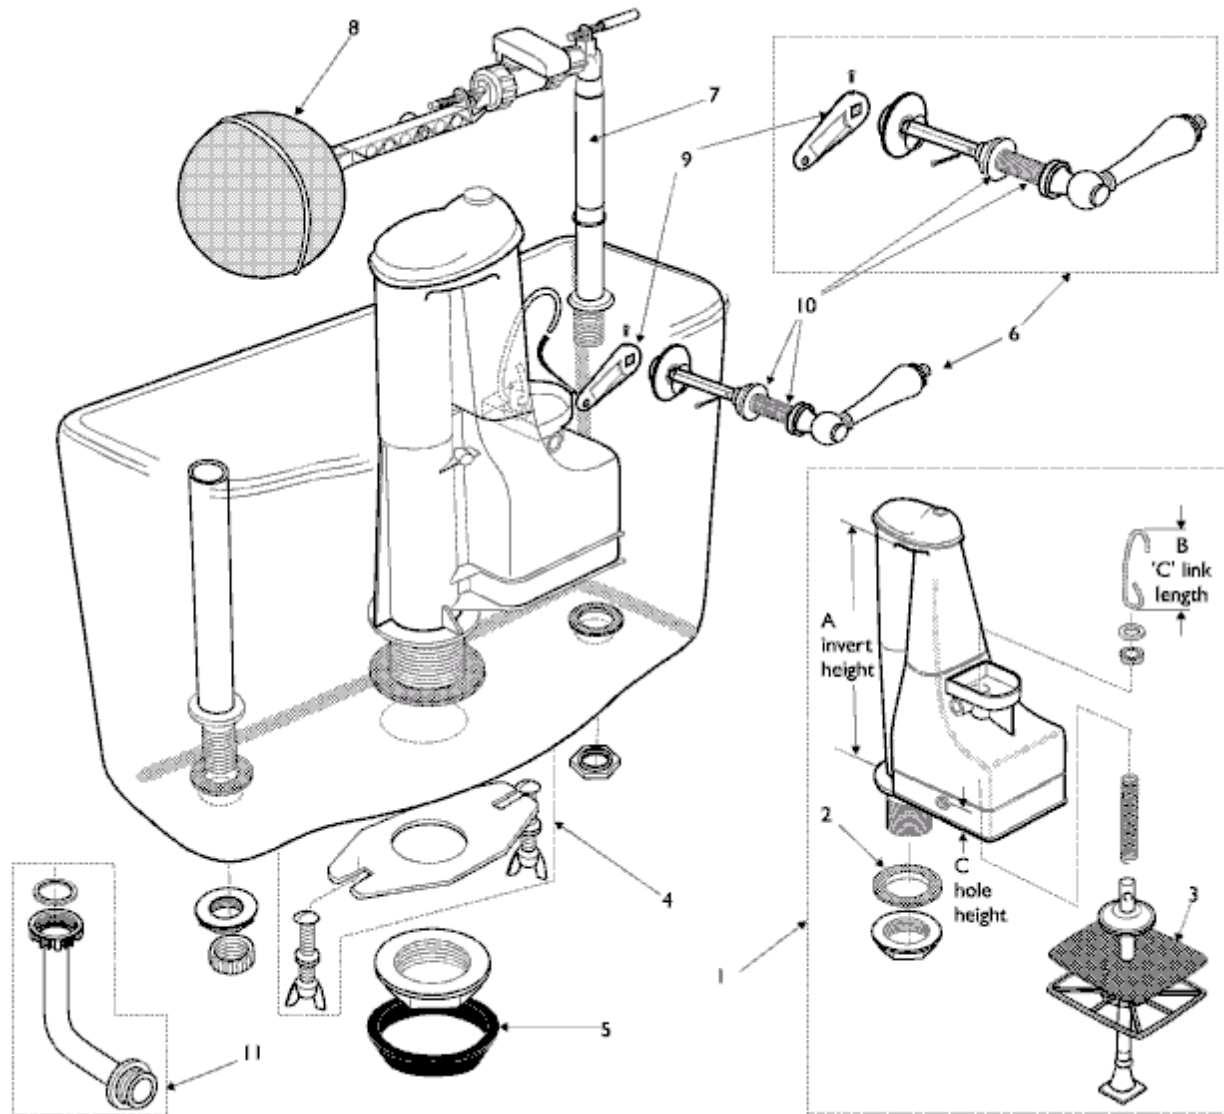

<p>

Ref.	Description	Part No.
1	Siphon A(250), B(76), C(28) E009026	SV55767
1a	Universal repair kit for all siphons (includes all diaphragms and washers)	E948967
2	Siphon sealing washer (cone type)	SV34367
2a	Siphon backnut	SV44367
3	Siphon diaphragm washer	EE70205025
4	Close coupling pack	E002267
5	Close couple washer	E730067
6a	Operating lever set complete CHROME with WHITE porcelain	E4755AA
6b	Operating lever set complete GOLD with WHITE porcelain	E4755AZ
7	220mm BS 1212 Part 3 bottom inlet ball valve	E001867
8	114mm ball float	E000567
9	Lifter arm, 76mm	990111110
10	Lever bush and nut	E006967
10a	Complete set of cistern fittings	E475967
11	Flush pipe set - Chrome - FOR LOW LEVEL	E4461AA
11a	Inlet Connector for 1.5" OD Flushbends 70135204	S450567
11b	Pair cistern support brackets	E000967
10b***	BSIO FITTINGS PACK (6 Litre Bottom Inlet Internal Overflow)	E475667
12	Cistern Lid	E6630--
13	475 Cistern lever sleeve (MIDD)	E7150--

NB -- colour/finish options

: Chrome = 00
Light Gold = 05

White= 01
OEW = 97
White = 01
Old English White = 97
Whisper cream = 98
