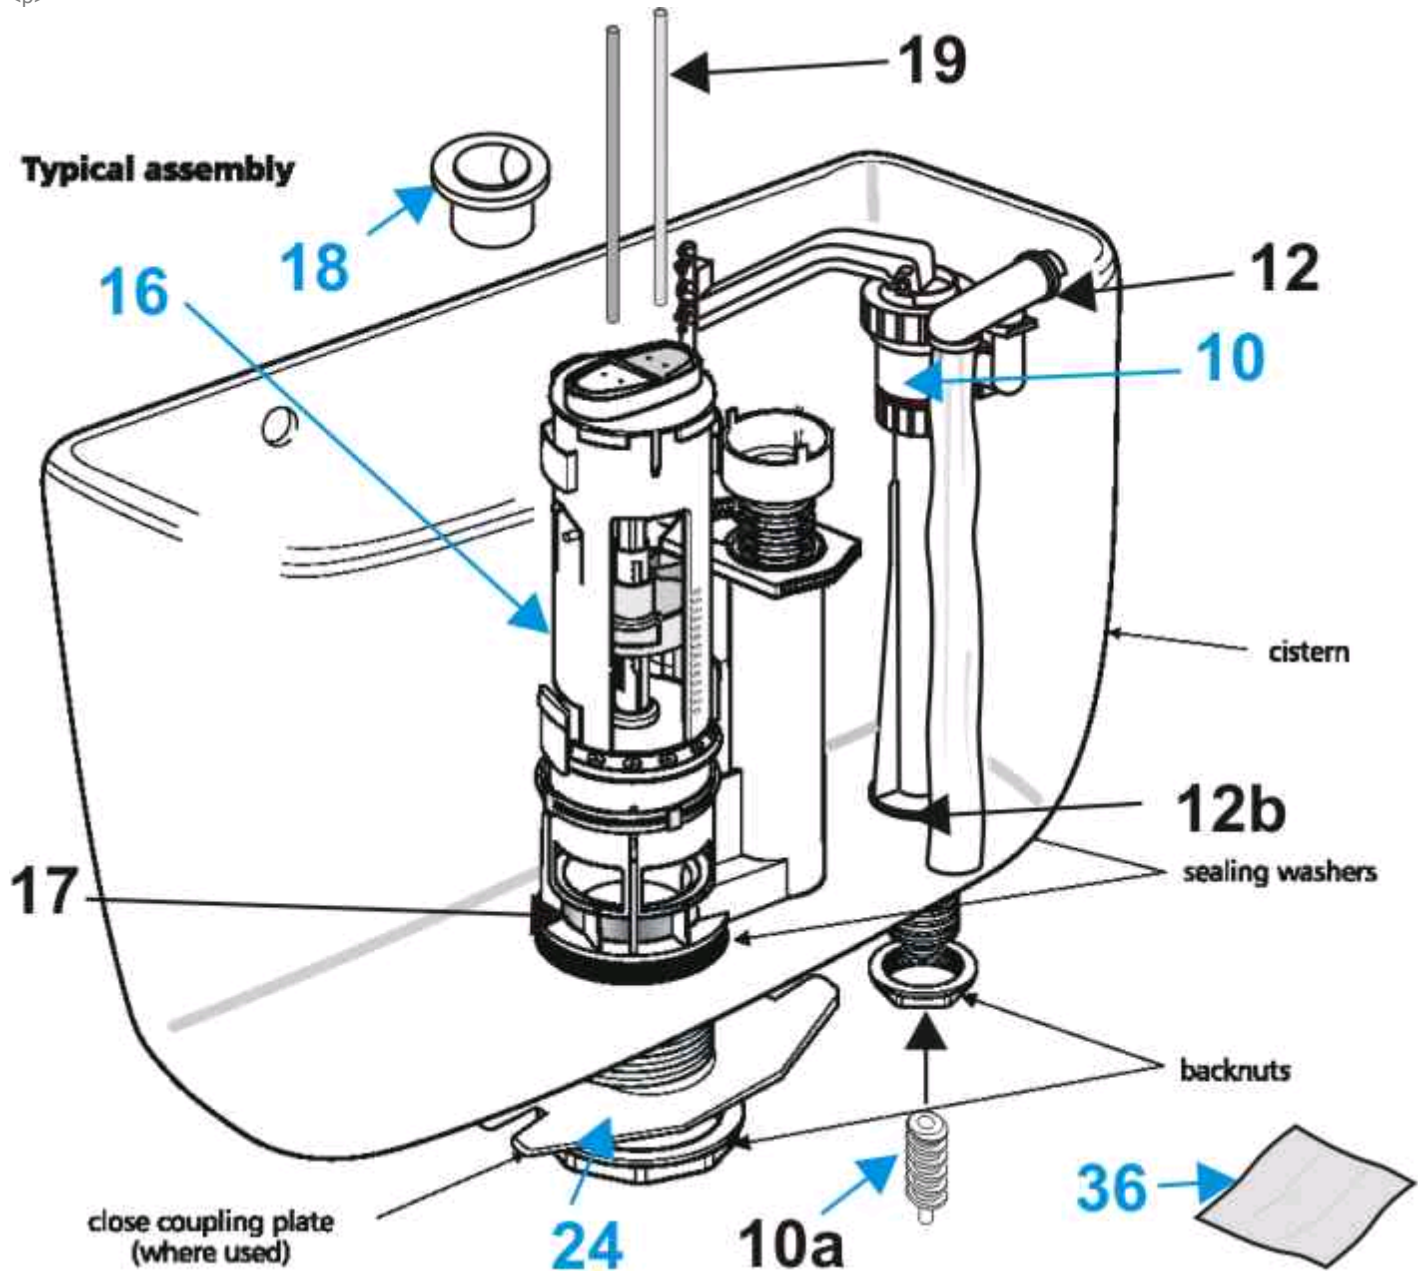

<p>

Items in **BLUE** make up the complete set of cistern fittings

<b>Ref.</b>	<b>Description</b>	<b>Part No.</b>
1	Original Flushing device -GEB TWICO DF VALVE 607	-
2	Set of actuator rods 240.277.00.1	E003767
8	Flush valve Seal 816.418.00.1	E003967
10	Inlet valve complete -Replacement -QBV INLINE BI LH 244mm	SV43267
10a	Quiet inlet valve restrictor	SV56567
11a	Lid attachment short () bridging piece	E003567
12	Inlet valve divertor	S454067
12b	Inlet valve -1/2 inch BSP washer (between inlet valve & cist wall)	SV61067
13	Inlet valve -servicing kit	SV63567
16	Flush valve -Replacement -& o/f adjust instructions (Geberit)	E003167
17	Flush valve seal -(Geberit)	E003967
18	Push button pack -Sottini (Geberit)	E4449--
22	Coupling Nut	E004067
22a	Restrictor + nut	SV69767
22b	Cistern sealing washer	E003667
24	Close coupling plate with nuts and bolts - VALVE TYPE - FLAT	E829667
25	Close coupling washer	E730067
36	Cistern loose components pack (non-fitted parts in new cistern packs)	SV41167
37	Complete fittings -order items- 10-16-18-24-36	-
98	Unicaps	EV00667
99	EEE780767	-