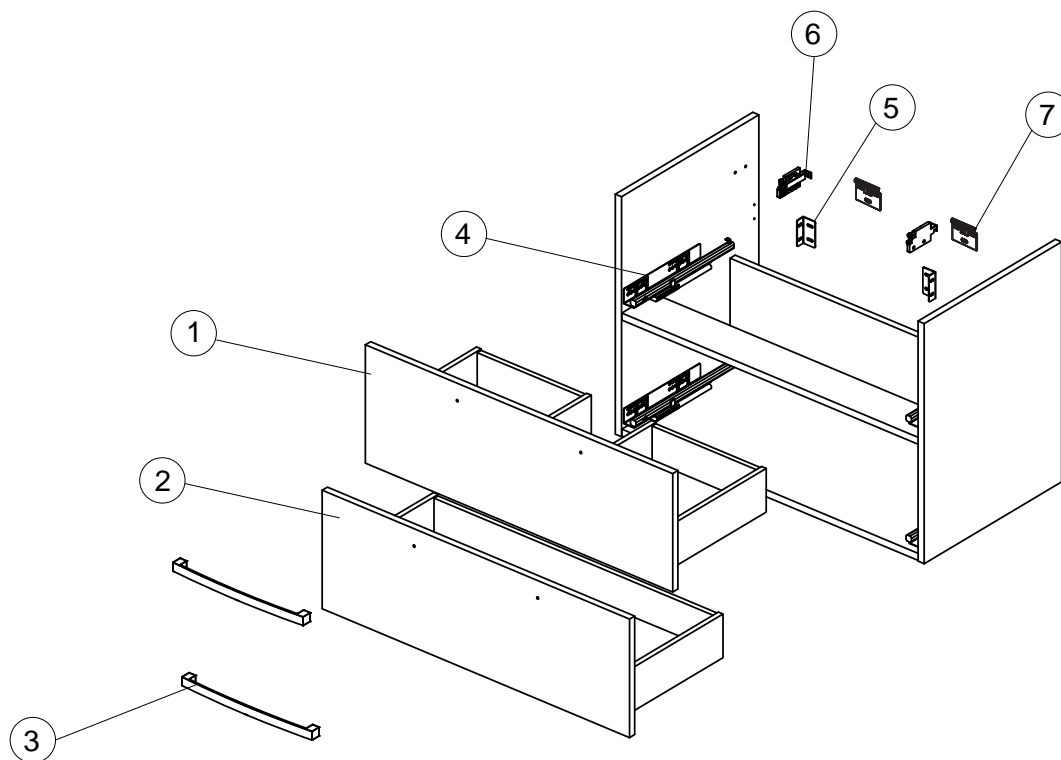

Spare parts

Basin unit 80 2 drawers

Item	Description	Colour/Finish	Code No.	Quantity
1	Upper Drawer 80	WG - White SG - Gray OS-OAK	EF027WG EF027SG EF027OS	1
2	Lower Drawer 80	WG - White SG - Gray OS-OAK	EF028WG EF028SG EF028OS	1
3	Handle + screws		EF02267	1
4	Set Runner hettich		EF02367	Pair
5	L-Bracket support		EF02467	1
6	Set Scarpi Hanging Bracket		EF02567	Pair
7	Wall Hanging Bracket		EF02667	2