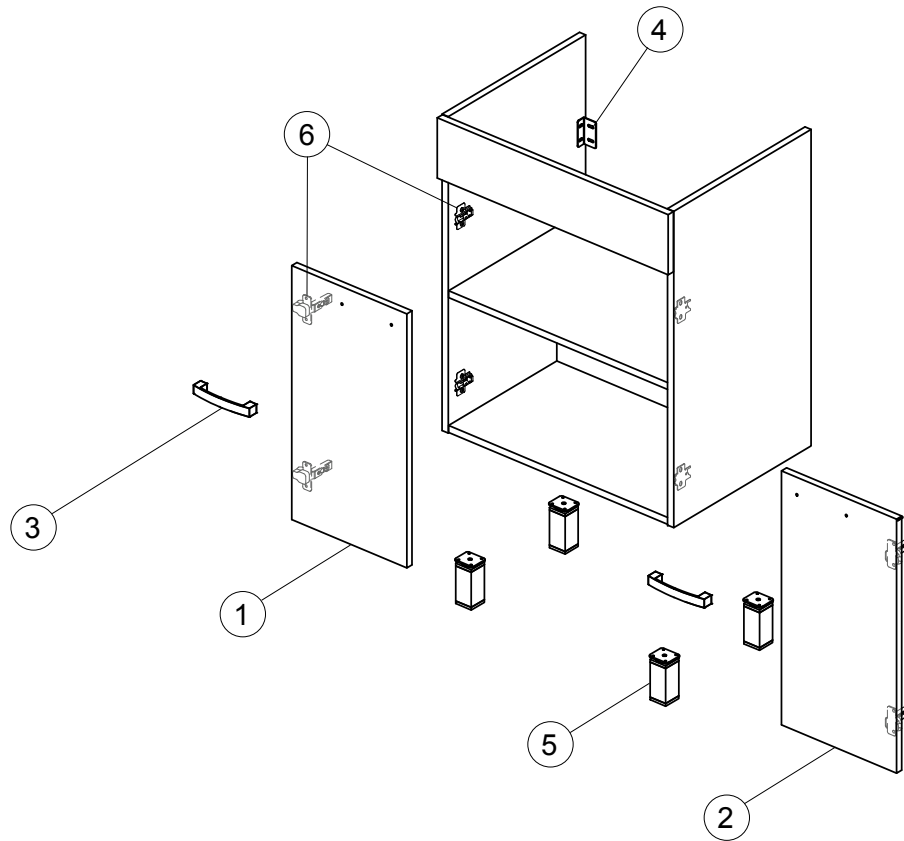

Spare parts

Basin Unit 60 2 doors

Item	Description	Colour/Finish	Code No.	Quantity
1	Left Hand Door 60 (With hinges)	WG - White SG - Gray OS - OAK	EF029WG EF029SG EF029OS	1
2	Right Hand Door 60 (With hinges)	WG - White SG - Gray OS - OAK	EF030WG EF030SG EF030OS	1
3	Handle + screws		EF03167	1
4	L-Bracket support		EF02467	1
5	Short leg H100 adjustable		EV43967	1
6	Hinge KIT for door SC (Hinge + plate)		EV43667	1 + 1