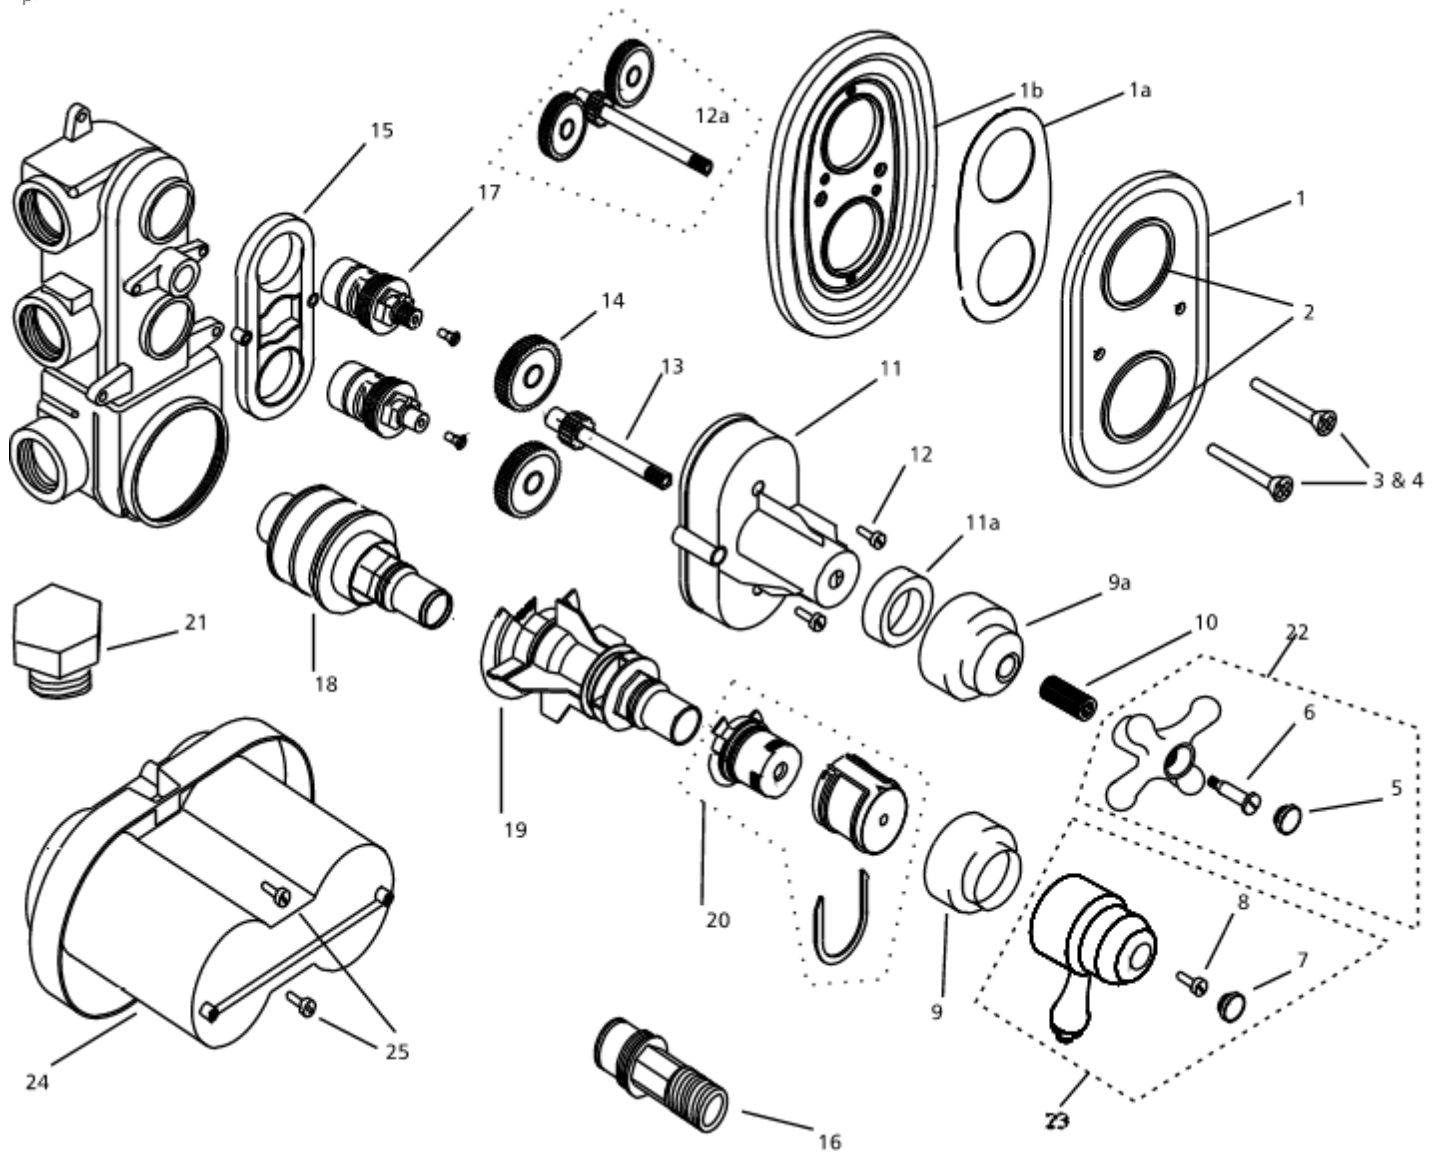

TREVI TREVI TRADITIONAL E3115 (311) Traditional built-in thermostatic valve

<p>

<b>Ref.</b>	<b>Description</b>	<b>Part No.</b>
1	Cover plate complete (old style) ** ALL FINISHES EXCEPT CHROME**	A963066--
1cp	Cover plate complete (old style) Chrome	A953154AA11
1a	New style front cover plate	A963619--
1b	New style back cover plate	A963617--
2	Cover plate sealing rings	A962601--
3	Cover plate fixing screws 50 mm (gold 83) need to orderx2	A918434--
4	Cover plate fixing screws 60 mm (gold 83) need to orderx2	A961160--
5	Volume control handle cap	L960215--
6	Volume control handle screw	A91842814
7	Temperature handle control cap	L960218--
8	Temperature handle control screw	A918416
9	Temperature control handle shroud	A962599--
9a	Volume control handle shroud	A907270--
10	Volume control handle insert	N058997NU
11	Gear box cover	-
11a	Gear box sealing washer	A911940
12	Gear box fixing screws	-
12a	Gear/clutch wheels complete	-
13	GEAR SPINDLE 60.5MM	A953164NU11
14	Gear/clutch wheels - pair	A960489NU
15	Gear box back plate	-
16	Flushing adaptor outlet	A962927NU
17	1/2" cartridge	A952501NU11
18	Thermostatic control cartridge	S960134NU
19	Temperature handle extension	A963649NU
20	Temperature adjustment carrier complete	A953957NU11
21	Blanking plug	A91855414
22	Volume control handle pack complete	E950848--
23	Temperature control handle pack complete	L960214--
24	Mounting template/plaster guide	A923146
26	Trad wall elbow - Chrome	A2405AA
26a	Trad wall elbow - Gold	E960116AZ
27	Shower Hose	E919593AA
28c	Showering station Chrome	E960546AA
28g	Showering station Gold	E907786AZ

**NB -- colour/finish options**

Chrome = AA  
Light Gold = AZ  
White - AC

---