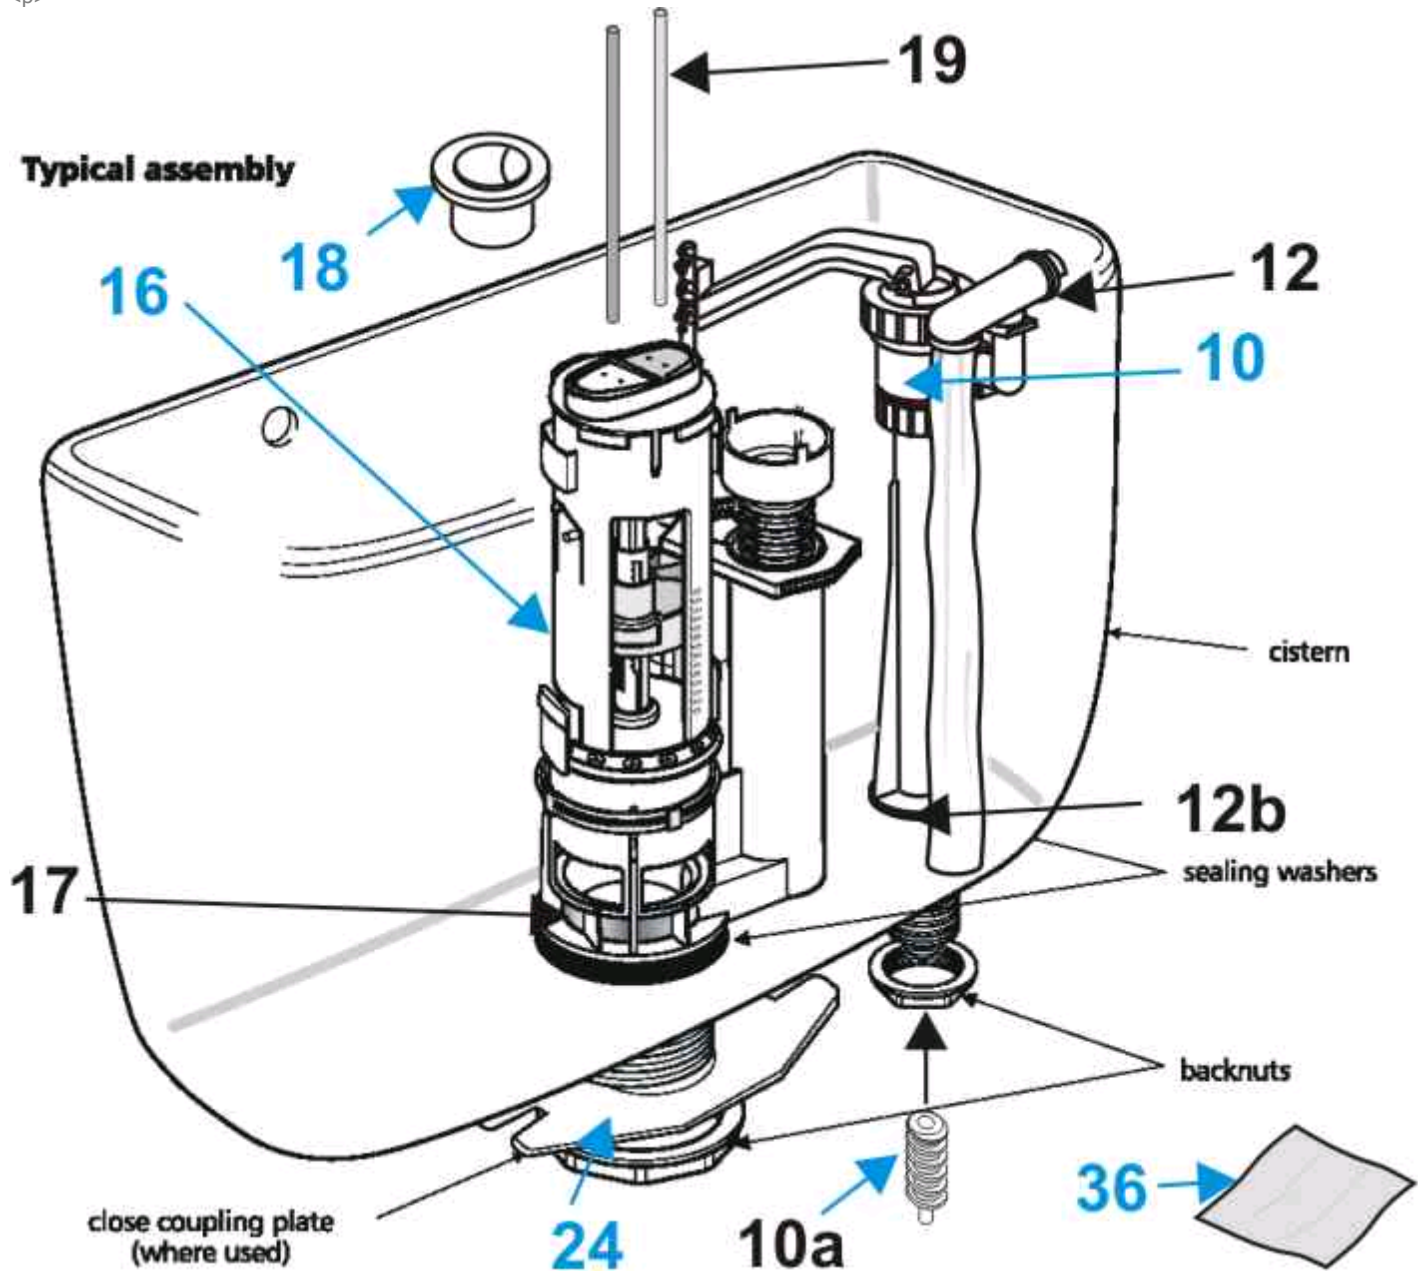

<p>

Items in **BLUE** make up the complete set of cistern fittings

Ref.	Description	Part No.
1	Original Flushing device -GEB TWICO DF VALVE 604	-
2	Set of actuator rods 240.277.00.1	E003767
8	Flush valve Seal 816.418.00.1	E003967
10	Inlet valve complete -Replacement -QBV INLINE BI RH 244mm	SV58567
10a	Quiet inlet valve restrictor	SV56567
11a	Lid attachment short () bridging piece	E003567
12	Inlet valve divertor	S454067
12b	Inlet valve -1/2 inch BSP washer (between inlet valve & cist wall)	SV61067
13	Inlet valve -servicing kit	SV63567
16	Flush valve -Replacement -& o/f adjust instructions (Geberit)	E003167
17	Flush valve seal -(Geberit)	E003967
18	Push button pack -Unbranded (Geberit)	E4448AA
18a	Push button pack Gold - use E4447AZ	E4447AZ
22	Coupling Nut	E004067
22a	Restrictor + nut	SV69767
22b	Cistern sealing washer	E003667
24	Close coupling plate with nuts and bolts - VALVE TYPE - FLAT	E829667
25	Close coupling washer	E730067
36	Cistern loose components pack (non-fitted parts in new cistern packs)	SV41167
37	Complete fittings -order items- 10-16-18-24-36	-
98	Unicaps	EV00667
99	EEE200767	-