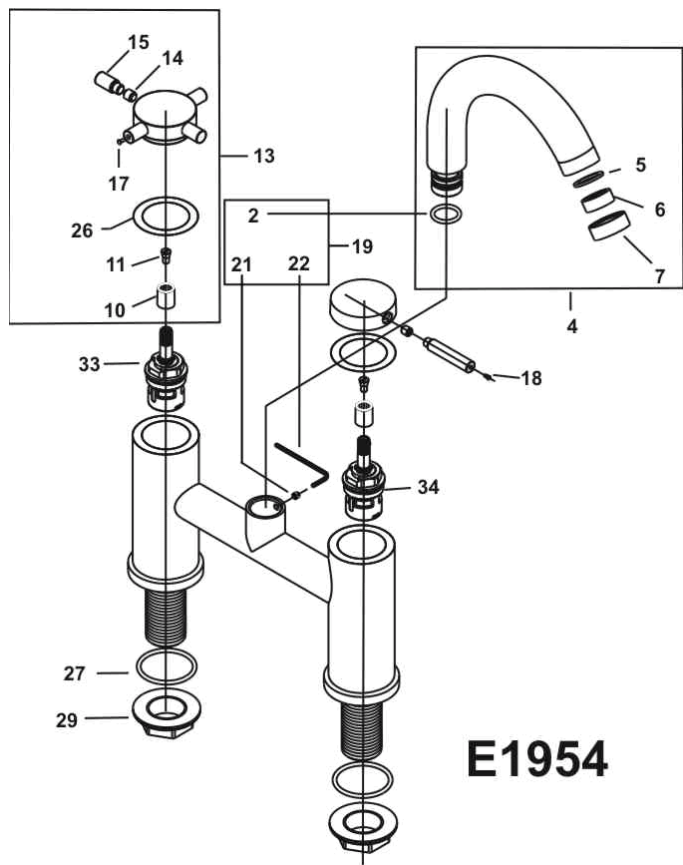

<p>

E1954

Ref.	Description	Part No.
2	Spout sealing kit	-
4	Spout complete (to 2007)	E960181AA
4a	Replacement spout (M24 version)	E960181AA
5	Rubber washer 1.6mm thick	-
6	M23 flow straightener	E950655AA
6a	FLOW STRAIGHTENER M24 X 1 & KEY (New from 2007)	A960412NU
6b	Aerator (from 2007 - not included with fitting)	A960386NU
7	M24 flow straightener housing	E907001GN
10	Drive insert (splined)	E960584NU
11	Conical screw	A91831914
13	Crosshead handle complete - pair	E960041AA
14	M6x6 grub screw (requires 3mm A/F Allen key)	E918300
15	Removable peg kit	E960037NU
16	Cross head handle fixation kit	E960037NU
17/18	INDICATOR PIN PACK	S960059NU
19	Swivel spout repair kit	E960005AA
21	M4x4 grub screw	E91830267
22	2mm A/F hex Allen key	103587
26	Bath handle bearing washer	E913703
27	'o' ring seal	-
29	G3/4" backnut	EESM40710067
29a	REPLACEMENT 3/4" BRASS BACKNUT	E960111NU
30	Bath QT lever body	E908430
33	3/4 SE ceramic disc cartridge a/cl close (cold)	A954353NU11
34	3/4 SE ceramic disc cartridge cl close (hot)	A954352NU11
34a	SE CERAMIC DISC CARTRIDGES L/FR PAIR ** Spares **	S960023NU