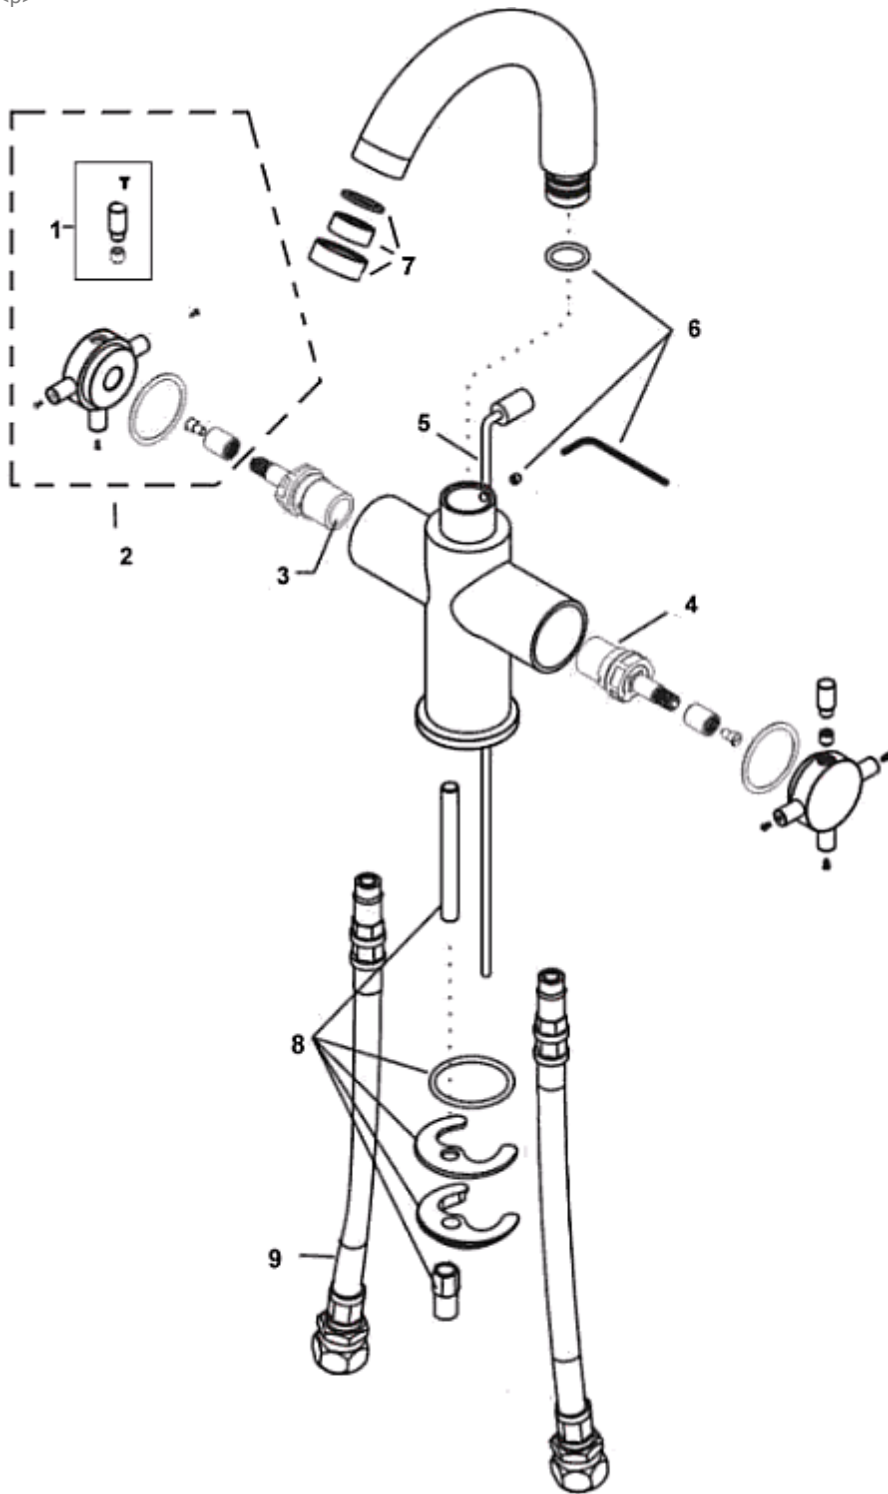

<p>

Ref.	Description	Part No.
1	Replacement Peg Pack including indices	E960037NU
2	Replacement Handle Pack	E960036AA
3	1/2 inch SE ceramic disc Clockwise Close	E960583NU
4	1/2 inch SE ceramic disc Anti Clockwise Close	E960582NU
4a	1/2 SE CERAMIC DISC CARTRIDGES - PAIR ** SPARES **	S960025NU
5	Pop up rod	E960192NU
5a	Pop-up knob	E908428AA11
6	Spout repair pack (o-rings, grease, allen key & grub screw)	E960005AA
7	23mm Flow Straightener (pre 2007)	E950655AA
7a	FLOW STRAIGHTENER M24 X 1 & KEY (New from 2007)	A960412NU
7b	Aerator (suitable for post 2007 spouts)	A960386NU
8	Tail Fixing Set	E950607NU
9	Tail (singular)	S960172NU
10	Replacement spout (M24 version)	A962255AA