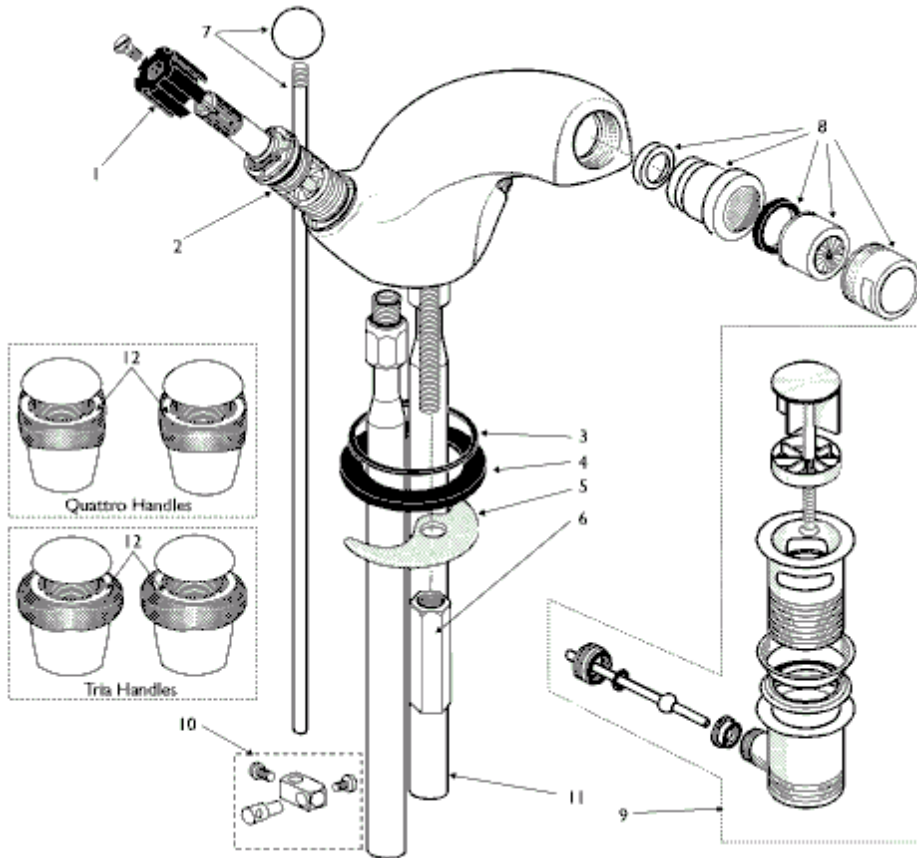

<p>

Ref.	Description	Part No.
1	Handle carrier	A922539
2	1/2 SE CERAMIC DISC CARTRIDGES - PAIR ** SPARES **	S960025NU
2a	Valve - Hot	E960583NU
2b	Valve - Cold	E960582NU
3	`O' ring washer	E960461NU
3a	CENTRAL SEALING GASKET AD=42.5	A961302NU
4	Bottom washer	E960462NU
5	`C' washer	E960463NU
6	M8 sleeve fixing nut	A90609014
6a	Fixing kit (3.4.5 & 6)	E950607NU
7a	Pop-up knob	E960545AA
7c	Pop-up rod stainless steel for chrome	E919574--
8	1H BID PARABOLIC SPRAY CHROME	A960063AA
8a	NEOSTRAHL NOZZLE CHROME & PLASTIC INS FT	A961625AA
9	Pop-up waste complete	E950612--
10	Pop-up rod fixing clip	A963404NU
11	Pair of M12 inlet tails complete with o-rings	E960517NU
12R	Index ring RED	E910031NU
12B	Index ring BLUE	E910030NU
12a	HANDLE SCREW M8XM4 QUATTRO	E960609NU

**NB -- colour/finish options**

Chrome = AA  
 Gold = AZ  
 White = AC