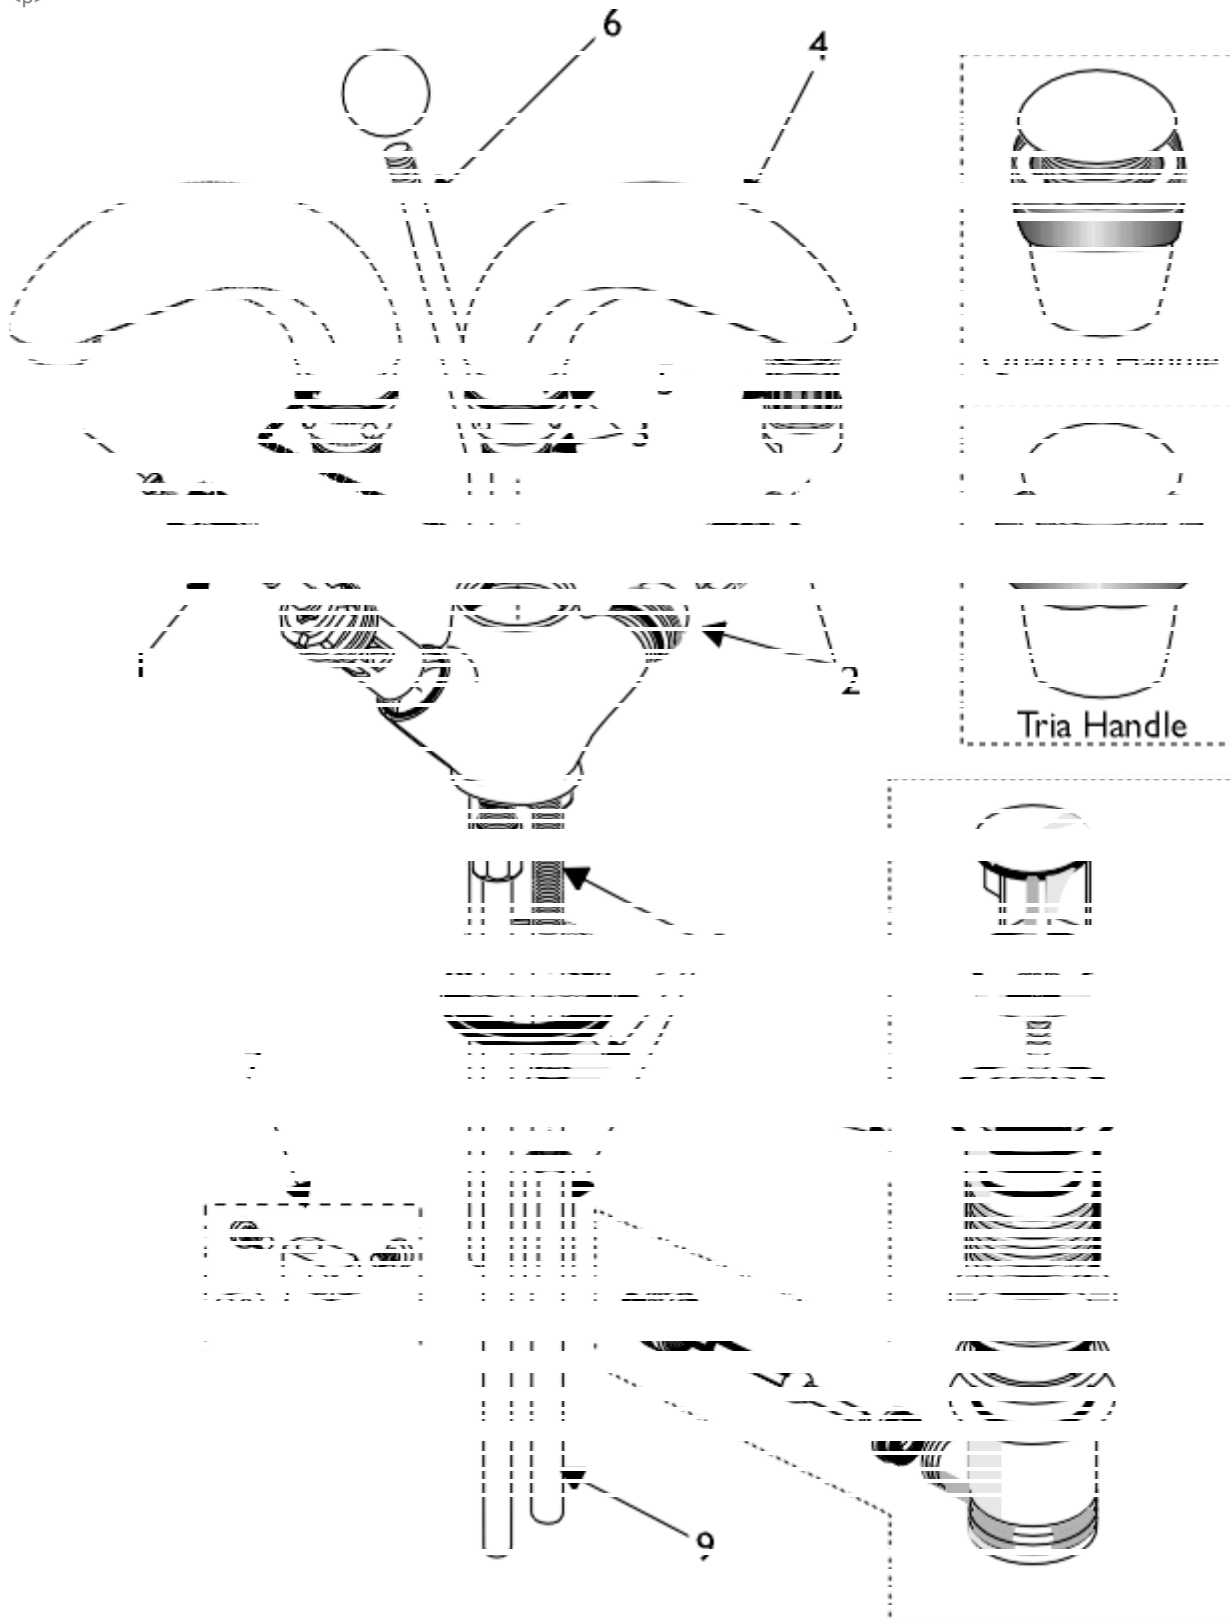

<p>

<b>Ref.</b>	<b>Description</b>	<b>Part No.</b>
1	Handle Carrier	A922539
2	1/2 SE CERAMIC DISC CARTRIDGES - PAIR ** SPARES **	S960025NU
2a	Ceramic disc (hot)	E960583NU
2b	Ceramic disc (cold)	E960582NU
3	SWIVEL SPOUT O-RING KIT	E960375NU
3c	SACHET OF GREASE	E050012NU
4	Spout complete	E960137AA
5	Flow straightener	A961625--
6a	Pop-up knob (was E908771--)	A909938AA11
6c	Pop-up rod chrome	B950749AA
7	Pop-up rod fixing clip	A963404NU
8	Fixing kit	E950607NU
8a	CENTRAL SEALING GASKET AD=42.5	A961302NU
9	Pair of M12 inlet tails complete with o-rings	E960517NU
10	Pop-up waste complete	E950612--

**NB -- colour/finish options**

Chrome = AA

Gold = AZ

White = AC