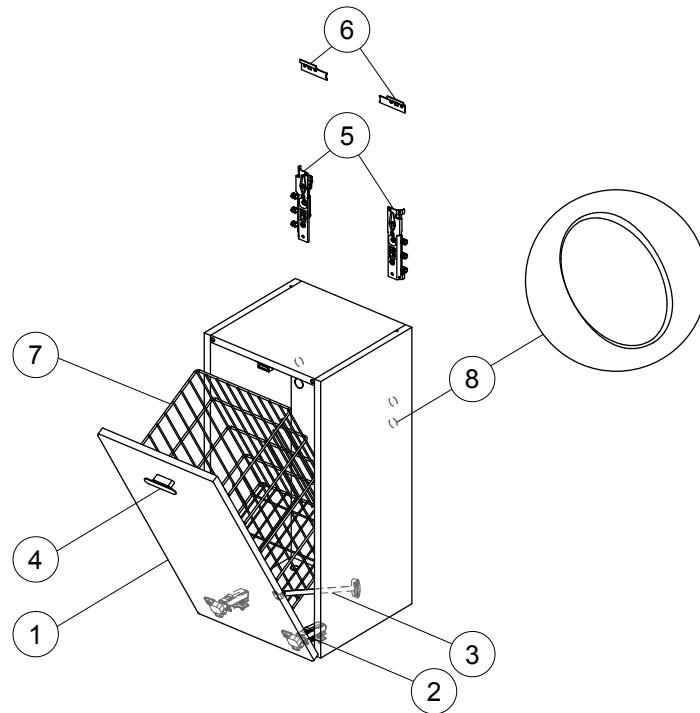

Spare parts

Side Laundry Unit 300

| Item | Description | Colour/Finish | Code No. | Quantity |
|------|---|---|--|----------|
| 1 | Door panel LU 30 | KR - Gloss Grey KS - Elm KT - Gloss Walnut SO - American Oak SX - Dark Walnut WG - Gloss White | EF315KR EF315KS EF315KT EF315SO EF315SX EF315WG | 1 |
| 2 | Hinge soft close standard (Hinge and plate) | | EV60067 | 1 + 1 |
| 3 | Flap stay hinge | | EF31967 | 1 |
| 4 | Handle standard with screws | | E6748AA | 1 |
| 5 | Hanging brackets KIT 2 | | EF42467 | Pair |
| 6 | Wall fixation KIT 2 | | EF30767 | 2 |
| 7 | Linen basket | | EF32467 | 1 |
| 8 | Metalic cover caps | | EV61267 | 4 |