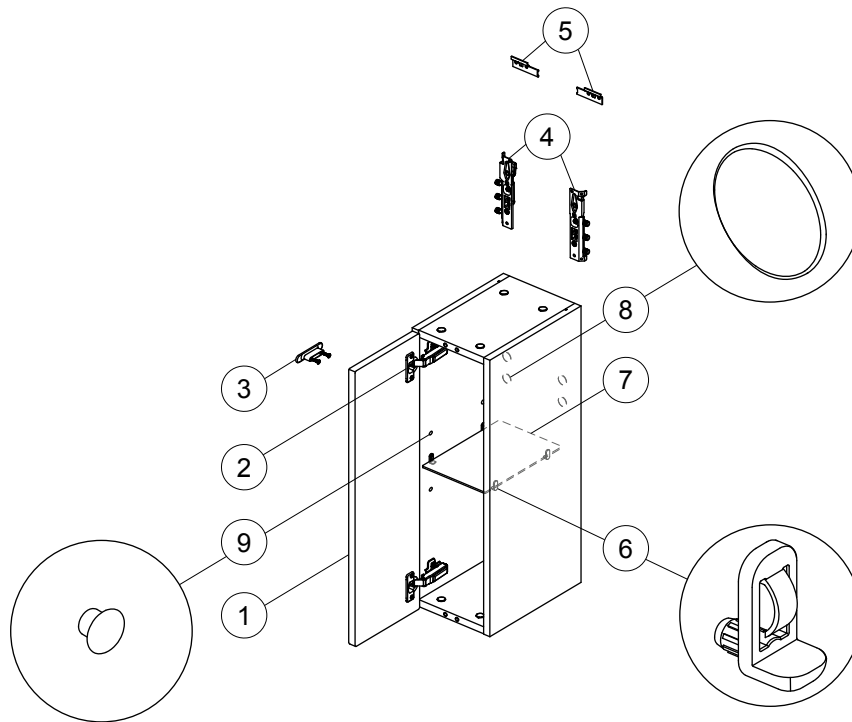

Spare parts

Side Unit 200

Item	Description	Colour/Finish	Code No.	Quantity
1	Door panel SU 20	KR - Gloss Grey KS - Elm KT - Gloss Walnut SO - American Oak SX - Dark Walnut WG - Gloss White	EF360KR EF360KS EF360KT EF360SO EF360SX EF360WG	1
2	Hinge soft close standard (Hinge and plate)		EV60067	1 + 1
3	Handle standard with screws		E6748AA	1
4	Hanging brackets KIT 2		EF42467	Pair
5	Wall fixation KIT 2		EF30767	2
6	Shelf support KIT		EF31867	4
7	Glass shelf SU 20	WG / SO / KS / SX KT / KR	EF36567 EF36667	1
8	Metalic cover caps		EV61267	4
9	Hole cover caps 5mm	White Oak Walnut Gloss Grey	EV61667 EV61367 EV61467 EV86167	20