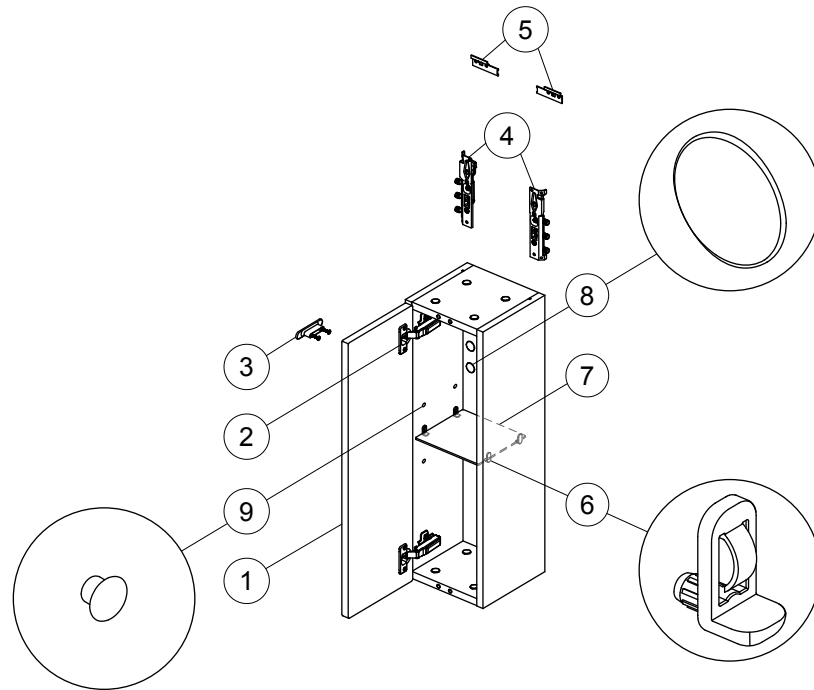

# Spare parts

Side Unit 200

Item	Description	Colour/Finish	Code No.	Quantity
1	Door panel SU 20	KR - Gloss Grey KS - Elm KT - Gloss Walnut SO - American Oak SX - Dark Walnut WG - Gloss White	EF359KR EF359KS EF359KT EF359SO EF359SX EF359WG	1
2	Hinge soft close standard (Hinge and plate)		EV60067	1 + 1
3	Handle standard with screws		E6748AA	1
4	Hanging brackets KIT 2		EF42467	Pair
5	Wall fixation KIT 2		EF30767	2
6	Shelf support KIT		EF31867	4
7	Glass shelf SU 20	WG / SO / KS / SX KT / KR	EF36367 EF36467	1
8	Metalic cover caps		EV61267	4
9	Hole cover caps 5mm	White Oak Walnut Gloss Grey	EV61667 EV61367 EV61467 EV86167	20