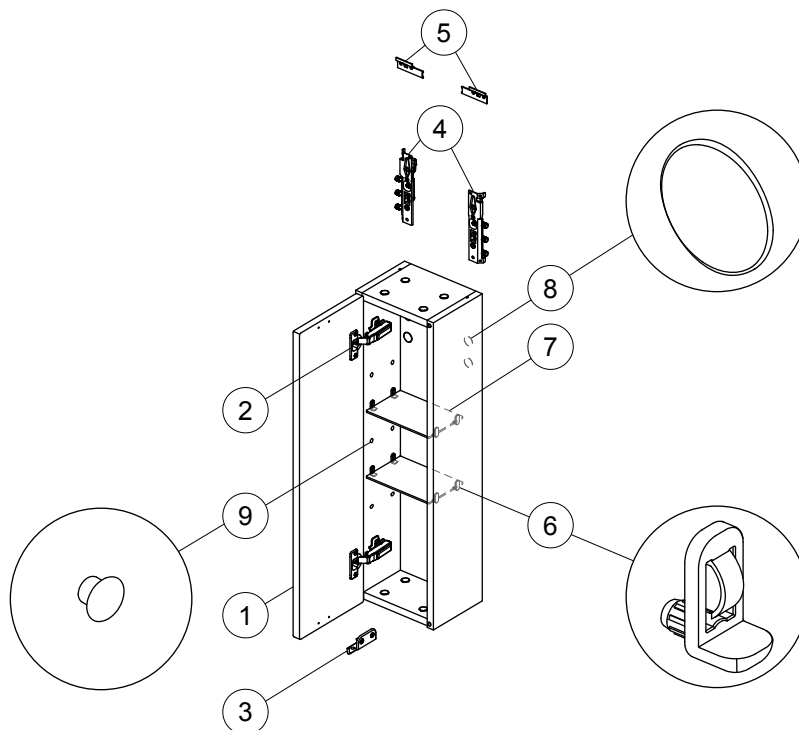

# Spare parts

Wall Unit 200

Item	Description	Colour/Finish	Code No.	Quantity
1	Door panel WU 20	KR - Gloss Grey KS - Elm KT - Gloss Walnut SO - American Oak SX - Dark Walnut WG - Gloss White	EF370KR EF370KS EF370KT EF370SO EF370SX EF370WG	1
2	Hinge soft close standard (Hinge and plate)		EV60067	1 + 1
3	Wall handle with screws		E6749AA	1
4	Hanging brackets KIT 2		EF42467	Pair
5	Wall fixation KIT 2		EF30767	2
6	Shelf support KIT		EF31867	4
7	Glass shelf WU 20	WG / SO / KS / SX KT / KR	EF37367 EF37467	1
8	Metalic cover caps		EV61267	4
9	Hole cover caps 5mm	White Oak Walnut Gloss Grey	EV61667 EV61367 EV61467 EV86167	20