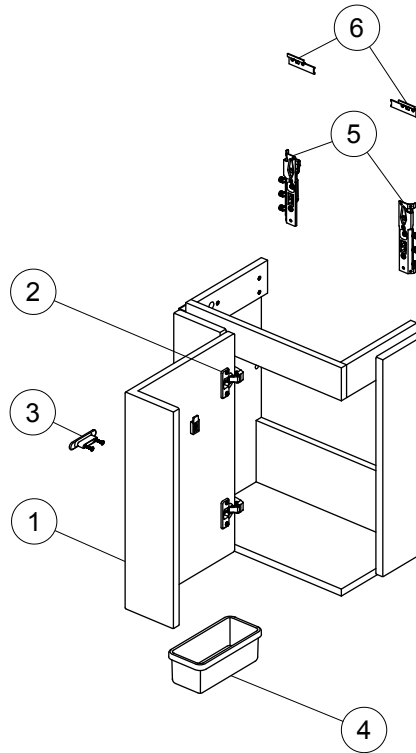

Spare parts

Guest Unit 450 LH

E0370

U8150

Item	Description	Code No.	Colour/Finish	Quantity
1	Door panel 45 WH	EF739KR EF739KS EF739SO EF739SX EF739WG	Gloss Grey Elm American Oak Dark Walnut Gloss White	1
2	Hinge soft close L Hettich (Hinge and plate)	EF63967		1 + 1
3	Handle standard with screws	E6748AA		1
4	Plastic storage box	EF32167		1
5	Hanging brackets KIT 2	EF42467		Pair
6	Wall fixation KIT 2 (Hanger plate, screws, plugs)	EF30767		10