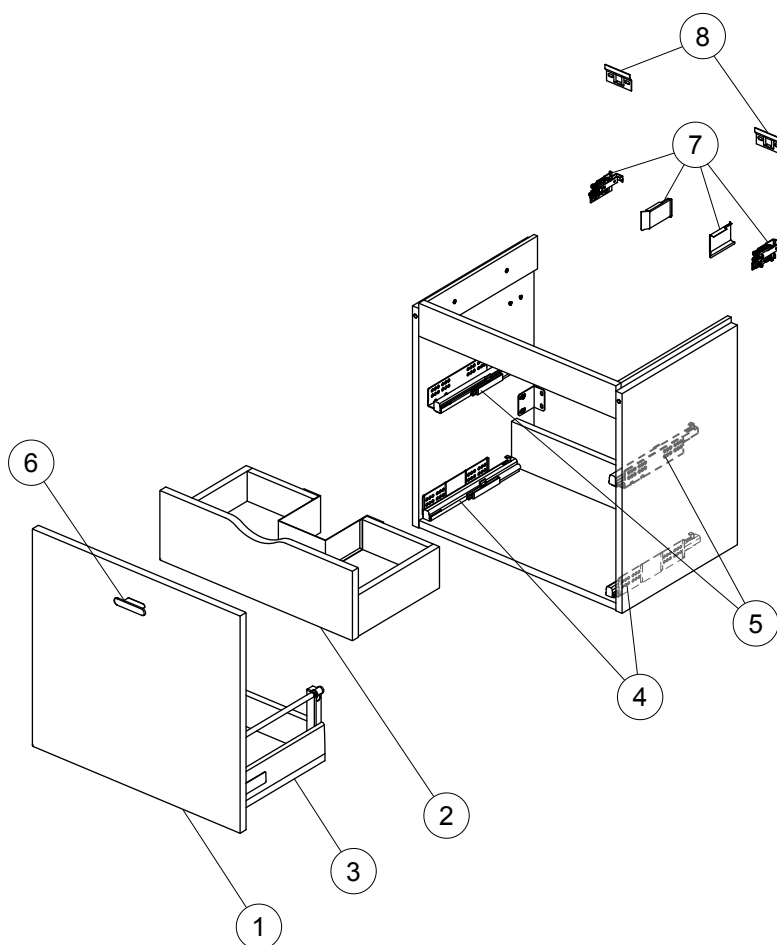

Spare parts

Basin Unit 550

C6741
E0313
E0326
E0338
E0476
U8147

Item	Description	A	B	C	D	Quantity
		E0313, E0326, U8147	C6741	E0338, E0313, E0326, U8147	E0338, E0313, E0326, U8147	
1	Front panel 55 for external drawer	EF306KR - Gloss Grey * EF306KS - Elm EF306SO - American Oak EF306SX - Dark Walnut EF306WG - Gloss White	CV180WG - Gloss White CV180SV - Bleached Oak CV180XA - Walnut CV180KR - Gloss Grey	EF416DK - Walnut EF416KR - Gloss Grey * EF416KS - Elm EF416SO - American Oak EF416SX - Dark Walnut EF416WG - Gloss White	EF706DK - Walnut EF706KR - Gloss Grey EF706KS - Elm EF706SO - American Oak EF706SX - Dark Walnut EF706WG - Gloss White	1
2	Front panel 55 for internal drawer with complete drawer and plastic collar	EF305KR - Gloss Grey * EF305KS - Elm EF305SO - American Oak EF305SX - Dark Walnut EF305WG - Gloss White	CV181WG - Gloss White CV181SV - Bleached Oak CV181XA - Walnut CV181KR - Gloss Grey	EF417DK - Walnut EF417KR - Gloss Grey * EF417KS - Elm EF417SO - American Oak EF417SX - Dark Walnut EF417WG - Gloss White	EF707DK - Walnut EF707KR - Gloss Grey EF707KS - Elm EF707SO - American Oak EF707SX - Dark Walnut EF707WG - Gloss White	1
3	External drawer 55 (no front panel)	EF331JG - WG/SO/SX/KS EF332JG - KR *	CV18267	EF412JG - KR * EF413JG - WG/SO/SX EF413KP - DK/KS	EF70867	1
4	Runner KIT external drawer	EV60867 - Emuca	CV17667 - Emuca	EF32067 - Hettich	EF32067 - Hettich	Pair
5	Runner KIT internal drawer	EV13167 - Emuca	CV17567 - Emuca	EV13067 - Hettich	EV13067 - Hettich	Pair
6	Handle standard with screws	E6748AA	CV177AA	E6748AA	E6748AA	1
7	Hanging brackets KIT 1	EV85667 - Scarpi	CV17867 - Camar	EV85667 - Scarpi	CV17867 - Camar	Pair
8	Wall fixation KIT 1	EV86067	CV17967	EV86067	CV17967	16

A = SQS manufactured pre Nov 2015 with traceability code up to 6126500 (Emuca)

B = CONNECT 'C Code' products manufacturer traceability code 6666

C = - All SQS manufactured post Nov 2015 with traceability code following 6126500 (Hettich)