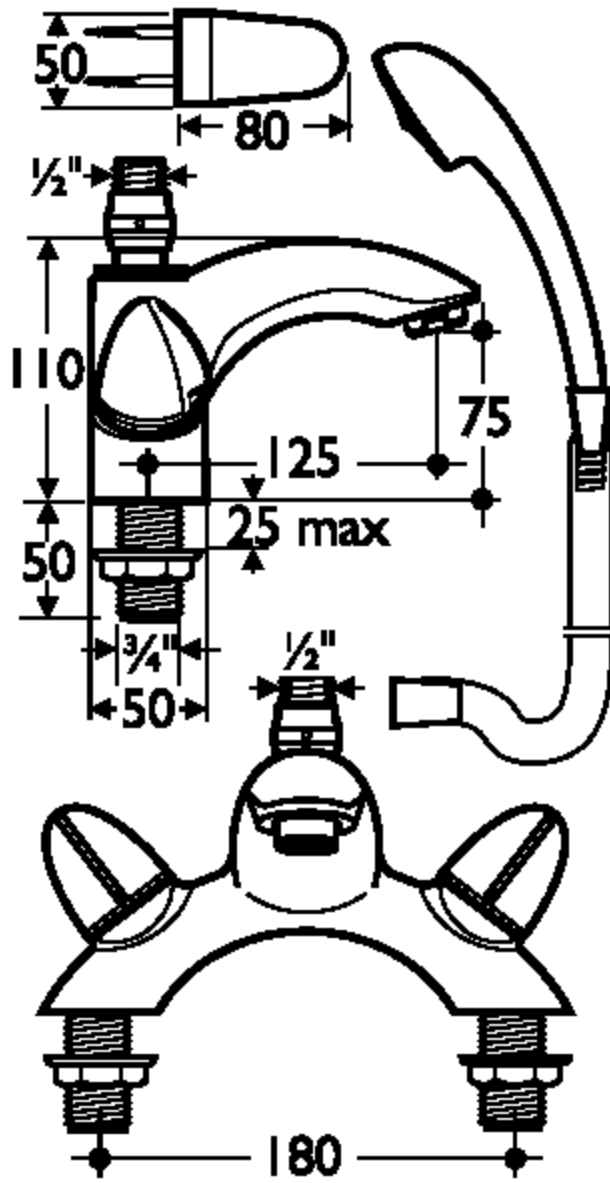

IDEAL-STANDARD BRASSWARE
ACADEMY
E0156 Bath Mixer 2H DM C/W KIT

Ref.	Description	D	Part No.	Old Part No.
1	Valve screw M4	-	E918322NU	91855514
2	Handle carrier	-	A922539	92253900
3	¾" backnut	-	EESM40710067	SM40710067
3a	REPLACEMENT ¾" BRASS BACKNUT	-	E960111NU	-
4	Indice ring red	-	E909660NU	93080900
5	Indice ring blue	-	E909661NU	93081000
6	¾" valve hot	-	A954352NU11	-
7	¾" valve cold	-	A954353NU11	-
7b	Tantadisc Pair ¾" valves	-	E002767	-
8	Handle indice ring Chrome	-	E908824--	-
9	Handle	-	E960087--	-
10	Divertor assembly (long)	-	E960190--	-
11	Flow straightener	-	E950657--	-
12	Handspray	-	S960165AA	-
13	Shower station	-	S960164AA	-
14	Flexible hose 1.35m	-	E4745--	-
15	Handle indicator ring red	-	E909664NU	93086100
16	Handle indicator ring blue	-	E909665NU	93086200
17	Diverter adapter	*	E903301NU	-
18	O-ring for diverter no1	*	E912658NU	-
19	O-ring for diverter no2	*	E912661NU	-
20	SHOWER HOSE BRACKET - CHROME		EEM134901AA	
21	SHOWER HOSE BRACKET - WHITE		EEM13490001	

NB -- colour/finish options: **Chrome = AA, Light Gold = AZ**

Overall length of mixer 275mm