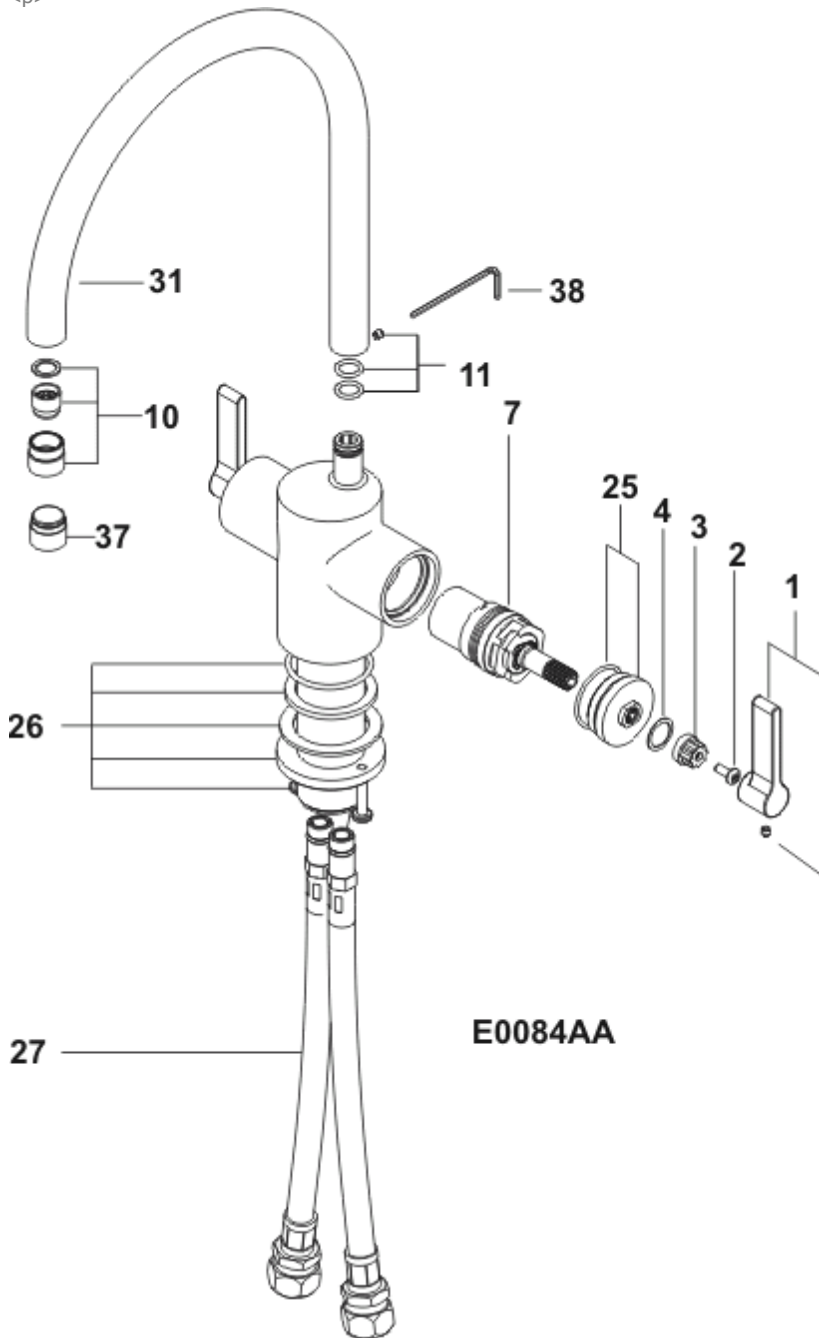

IDEAL-STANDARD BRASSWARE SILVER E0084 SILVER SINK MIXER RIM MOUNTED DUAL CONTROL

<p>

E0084AA

Ref.	Description	Part No.
1	Lever Pack - 3TH Basin	E960052AA
2	10mm Pozidrive Screw	S960066NU
3	Cover Insert I/S	E960053NU
4	Indice Pack - Silver	E960054NU
7	1/2" SE Ceramic Disk Internals Pack	S960025NU
10	Flow Straightener pack	E960057AA
11	Spout repair kit - Silver	E960058NU
25	Shroud Kit- Silver 2TH DM Bath & Mono's	E960074AA
26a	O' Ring - 38 X 2.5	E960059NU
27	Flexible Inlet Tail	E921650NU
31a	SILVER SNK MXR SPOUT CHROME post 2007 (for aerator see 31b)	A960714AA
37	Aerator	E960061NU
38	2.0 A/F Allen Key	E960062NU
41	Grub screw M4 x 4 (for spout and handle fixing)	E91830267
42	Slip Washer	E960567NU
43	Reversible backnut	E90483520
31b	Aerator for post 2007 Spout (supplied separately)	E960197NU
32	Silver spout (pre 2007)	F960564AA