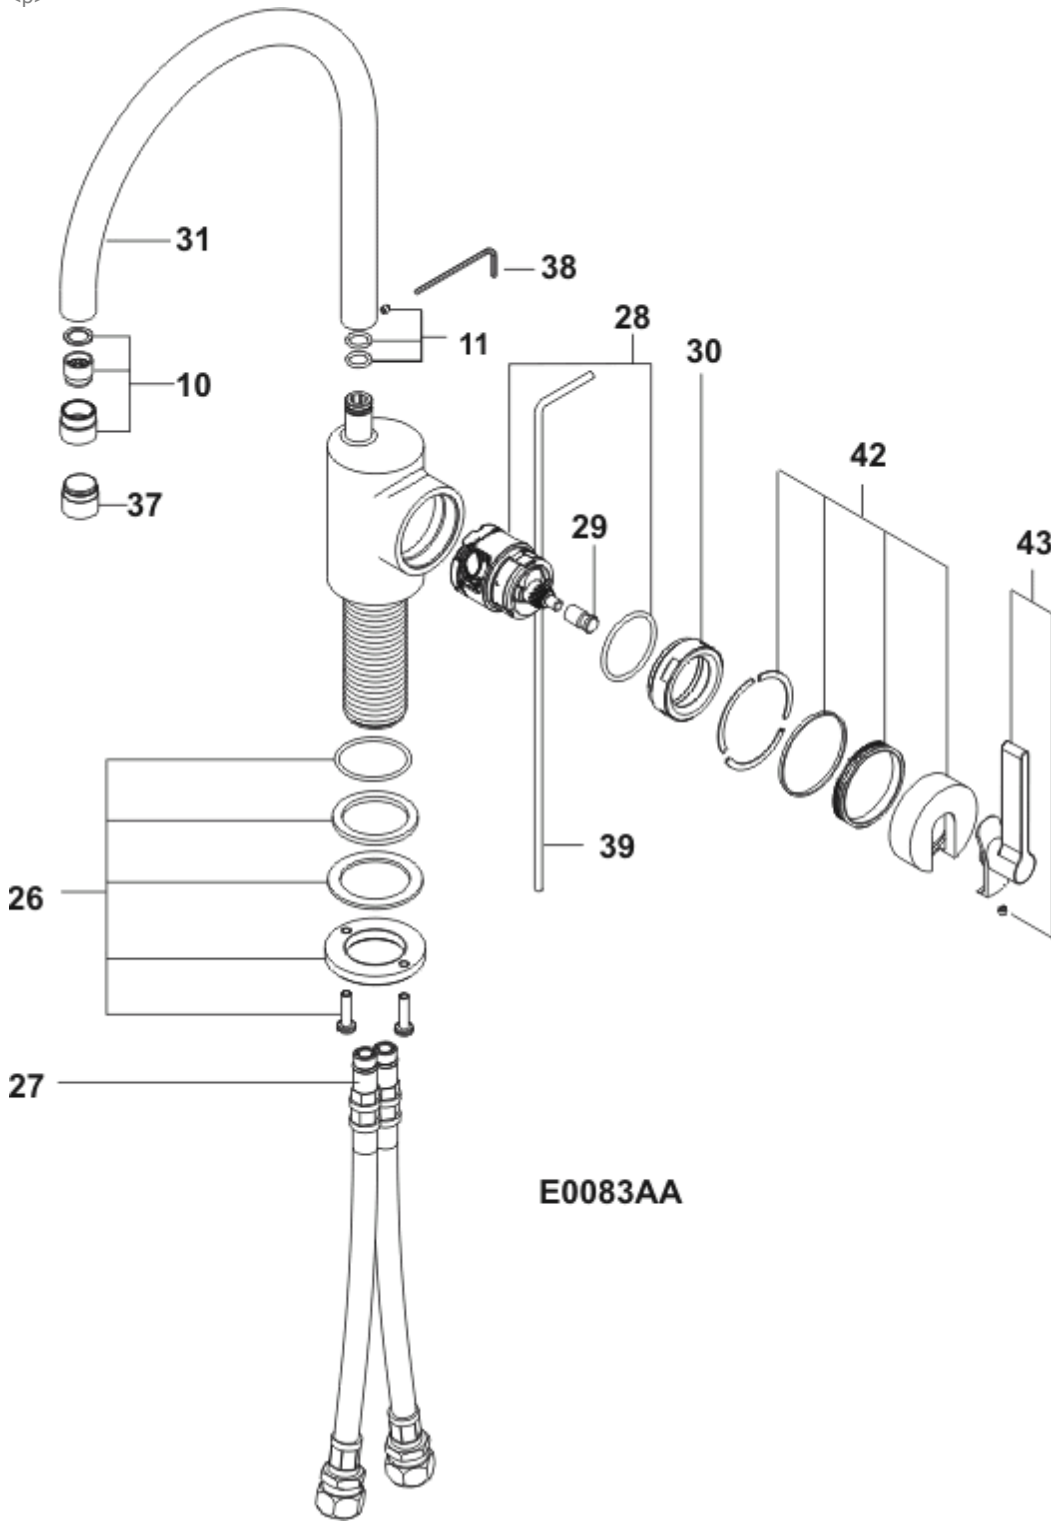

<p>

**E0083AA**

<b>Ref.</b>	<b>Description</b>	<b>Part No.</b>
10	Flow Straightener pack	E960057AA
11	Spout repair kit - Silver	E960058NU
26	Fixation kit	E960581NU
26a	O' Ring - Spout Housing to Basin	E960059NU
26b	Rubber Washer - Spout fixing	E911664NU
26c	Slip Washer - Spout fixing	A91444414
26d	Locknut - Spout fixing	E90600167
26e	Pan Head screw M5x20mm - Spout fixing	A918486
27	Flexible Inlet Tail	E921650NU
28	Multiport S/L Cartridge kit - small	A951970NU11
28a	O' Ring - multi port Cartridge	A962715NU
28	Crescent shaped temperature limit stop	A962984NU
29	Retaining Nut- S/L Handle	E960066NU
30	Locking Ring - multi port Cartridge	E960064NU
31	SILVER SNK MXR SPOUT CHROME E0083/84	A960714AA
37	Aerator	E960061NU
38	2.0 A/F Allen Key	E960062NU
41	Grub screw M4 x 4 (for spout and handle fixing)	E91830267
42	Shroud kit - Mono S/L Basin/Bidet	E960064NU
43	Lever kit - S/L Basin/Bidet (Long 79mm)	E960063AA
43a	Lever kit - S/L Basin/Bidet (Short 67mm)	A961119AA