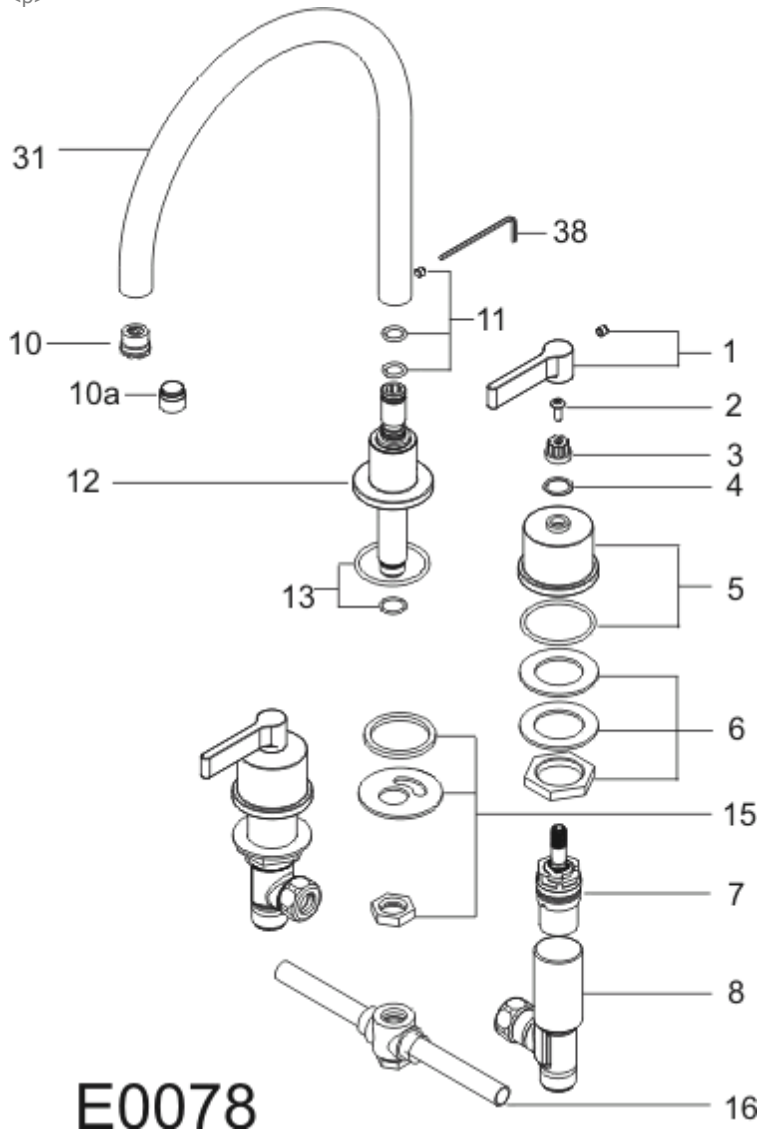

<p>

Ref.	Description	Part No.
1	Lever Pack - 3TH Basin	E960052AA
2	10mm Pozidrive Screw	S960066NU
3	Cover Insert I/S	E960053NU
4	Indice Pack - Silver	E960054NU
5	Shroud Kit- Silver 3TH Basin & Sink	E960055AA
6	Sidevalve Fixing Pack	A963049NU
7	1/2 SE Ceramic Disk Internals Pack	S960025NU
8	Side valve assembly	A963105AA
9	Tubulor Basin Spout - Silver	E960075NU
10	Flow straightener	E910215NU
10a	Aerator	B960497NU
10b	Aerator key	A960196NU
11	Spout repair kit - Silver	E960058NU
12	Spout housing	E960587AA
13	O' Ring - Spout /Shroud to Basin	E960059NU
13a	Small o-ring sealing spout to spigot (A912711)	A962963NU
15	Spout Fixing Pack	A961787NU
15a	SACHET OF GREASE	E050012NU
16	Bridging Piece	A962964NU
16	Bridging Piece Fixing Pack	A963005NU
16	Bridging Piece Plug	A963007NU
16	O Ring - Bridging Piece Plug (?)	A962963NU
16a	Seal bridging piece to side valve	A911918NU
31	SILVER SNK MXR SPOUT CHROME E0078/83/84	E960564AA
38	2.0 A/F Allen Key	E960062NU
41	Grub screw M4 x 4 (for spout and handle fixing)	E91830267