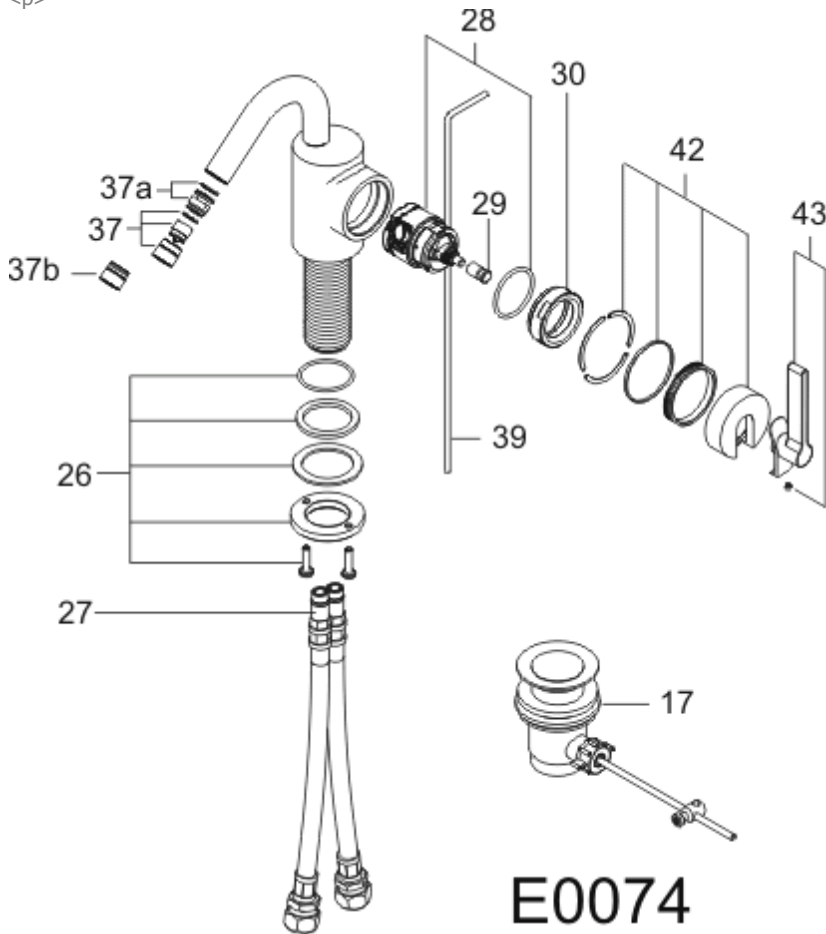

IDEAL-STANDARD BRASSWARE SILVER E0074 Silver Mono Single Lever Bidet Mixer with Pop up Waste

<p>

E0074

Ref.	Description	Part No.
17	Pop - Up Waste Assembly	E950612AA
26	Fixation kit	E960581NU
26a	O' Ring - Spout Housing to Basin	E960059NU
26b	Rubber Washer - Spout fixing	E911664NU
26c	Slip Washer - Spout fixing	A91444414
26d	Locknut - Spout fixing	E90600167
26e	Pan Head screw M5x20mm - Spout fixing	A918486
27	Flexible Inlet Tail	E921650NU
28	Multiport S/L Cartridge kit - small	A951970NU11
28a	O' Ring - multi port Cartridge	A962715NU
28b	Crescent shaped temperature limit stop	A962984NU
29	Retaining Nut- S/L Handle	E960066NU
30	Locking Ring - multi port Cartridge	E960064NU
37	Flow straightener	A910212
37a	Bidet swivel	E960577AA
37b	Aerator (F960181AA contains this insert)	A910287
38	2.0 A/F Allen Key	E960062NU
39	Pop up Rod -Mono S/L Basin & Bidet	E960069NU
41	Grub screw M4 x 4 (for handle fixing)	E91830267
42	Shroud kit - Mono S/L Basin/Bidet	E960064NU
43	Lever kit - S/L Basin/Bidet (Long 79mm)	E960063AA
43a	Lever kit - S/L Basin/Bidet (Short 67mm)	A961119AA