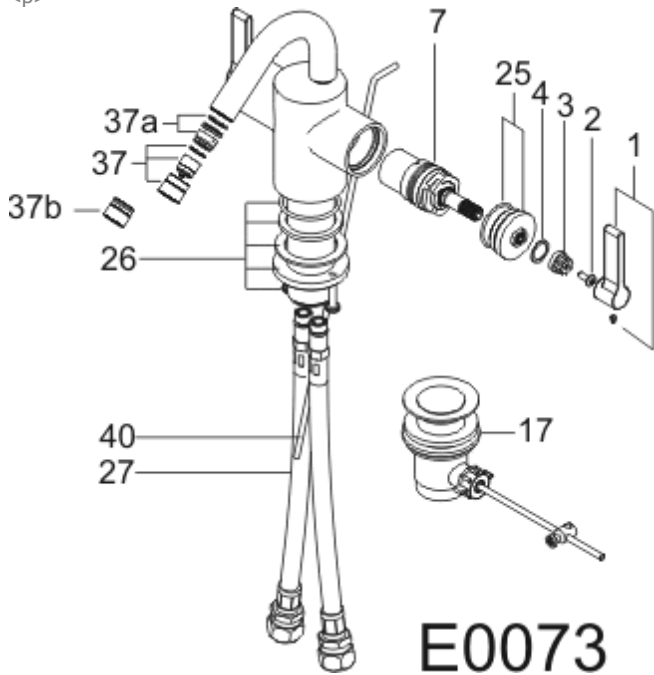

**IDEAL-STANDARD BRASSWARE SILVER E0073 Silver Mono Dual Control Bidet Mixer with Pop up Waste**

<p>

<b>Ref.</b>	<b>Description</b>
1	Lever Pack - 3TH Basin
2	10mm Pozidrive Screw
3	Cover Insert I/S
4	Indice Pack - Silver
7	1/2in SE Ceramic Disk Internals Pack
17	Pop - Up Waste Assembly
25	Shroud Kit- Silver 2TH DM Bath & Mono's
26	Fixation kit
26a	O' Ring - Spout /Shroud to Basin
26b	Rubber Washer - Spout fixing
26c	Slip Washer - Spout fixing
26d	Locknut - Spout fixing
26e	Pan Head screw M5x20mm - Spout fixing
27	Flexible Inlet Tail
37	Flow straightener
37a	Bidet swivel
37b	Aerator (F960181AA contains this insert)
38	2.0 A/F Allen Key
40	Pop up Rod -Mono S/L Basin & Bidet
41	Grub screw M4 x 4 (for handle fixing)

<b>Part No.</b>
E960052AA
S9600066NU
E960053NU
E960054NU
S960025NU
E950612AA
E960074AA
E960581NU
E960059NU
E911664NU
A91444414
E90600167
A918486
E921650NU
A910212
E960577AA
A910287
E960062NU
E960085NU
E91830267