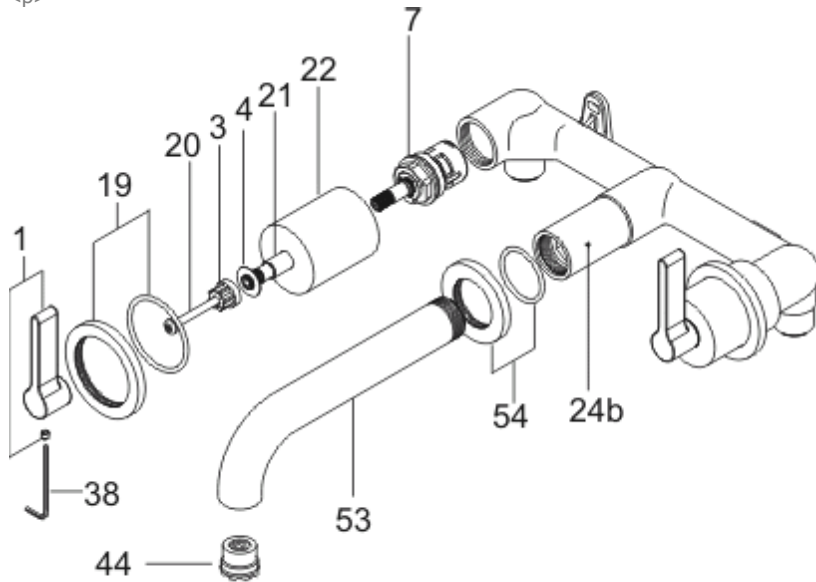

<p>

E0071AA

Ref.	Description	Part No.
1	Lever Pack - 3TH Basin	E960052AA
3	Cover Insert I/S	E960053NU
4	Indice Pack - Silver	E960054NU
7	1/2in SE Ceramic Disk Internals Pack	S960025NU
19	Valve Escutcheon - Silver WM Mixers (single)	E960076AA
20	M4 x 35mm Pan Head Screw	E960077NU
21	Spindle Extension - Silver 3H WM BM	E960078NU
22a	Valve Cover - screw fit (Introduced Aug2006)	E960637AA
22b	Valve Cover & Spring Ring (Discontinued Aug2006)	E960079AA
24b	Spout Base	E960616AA
38	2.0 A/F Allen Key	E960062NU
41	Grub screw M4 x 4 (for handle fixing)	E91830267
44	Flow straightener	A960191NU
44a	Aerator key	A960196NU
53	Tubular Bath Spout - Silver 3H WM	E960084AA
54	Spout Escutcheon - Silver	E960083AA