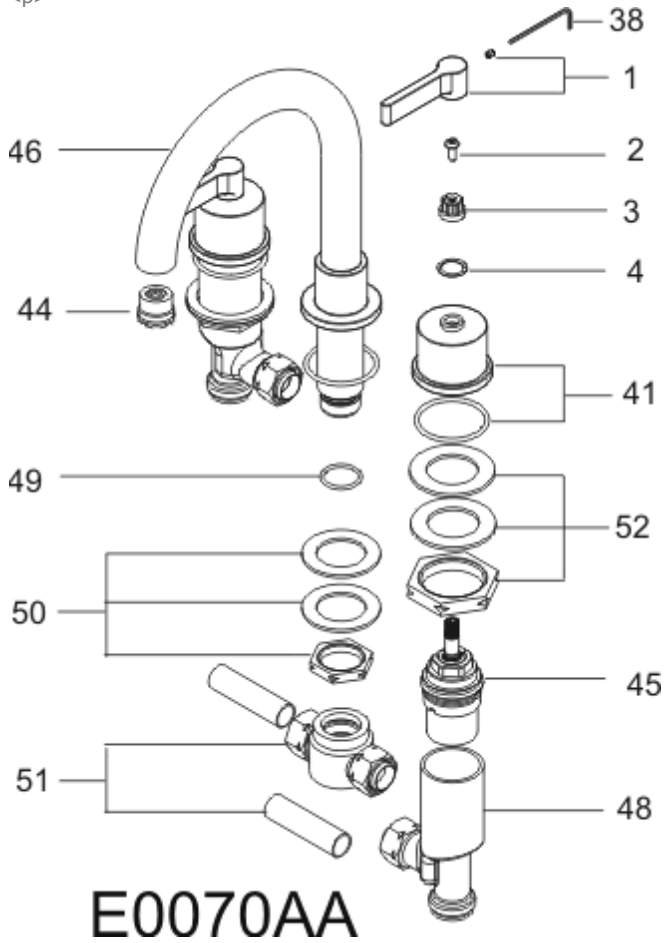

<p>

E0070AA

Ref.	Description
1	Lever Pack - 3TH Basin
2	10mm Pozidrive Screw
3	Cover Insert I/S
4	Indice Pack - Silver
38	2.0 A/F Allen Key
40	Grub screw M4 x 4 (for handle fixing)
41	Shroud Kit- Silver 3TH Bath Mixer
41a	o-ring for shroud and spout escutcheons - 38mm id x 2.5mm
44	Flow straightener
44a	Aerator key
45	3/4 SE Ceramic Disk Internals Pack *** PAIR ***
46	Bath Spout complete
49	O' Ring - Spout/Spout to Basin (17.0 x 2.0)
50	Spout Fixing Pack
51	T - Piece with fixation parts
51	Pipe for T - piece - (order 2)
52	Side valve Fixing Pack

Part No.
E960052AA
S960066NU
E960053NU
E960054NU
E960062NU
E91830267
E960071AA
E912779NU
A960191NU
A960196NU
S960023NU
E960182AA
A963985NU
A961811NU
A963087NU
A963030NU
A963026NU

**NB -- colour/finish options**