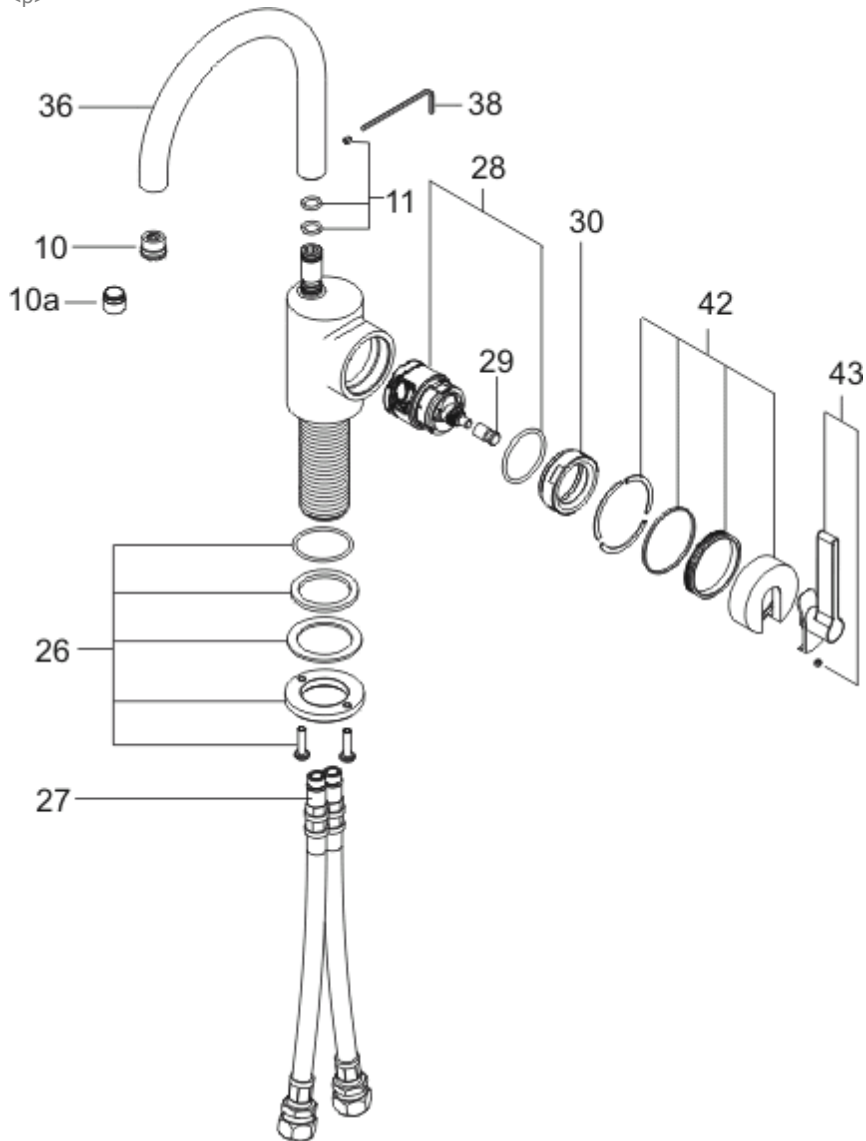

**IDEAL-STANDARD BRASSWARE SILVER E0068 Silver Mono Single Lever Basin Mixer no Pop up Waste**

<p>

<b>Ref.</b>	<b>Description</b>	<b>Part No.</b>
10	Flow straightener	E910215NU
10a	Aerator	B960497NU
10b	Aerator key	A960196NU
11	Spout repair kit - Silver	E960058NU
26	Fixation kit	E960581NU
26a	O' Ring - Spout Housing to Basin	E960059NU
26b	Rubber Washer - Spout fixing	E911664NU
26c	Slip Washer - Spout fixing	A91444414
26d	Locknut - Spout fixing	E90600167
26e	Pan Head screw M5x20mm - Spout fixing	A918486
27	Flexible Inlet Tail	E921650NU
28	Multiport S/L Cartridge kit - small	A962985NU
28a	O' Ring - multi port Cartridge	A962715NU
28	Crescent shaped temperature limit stop	A962984NU
29	Retaining Nut- S/L Handle	E960066NU
30	Locking Ring - multi port Cartridge	E960064NU
36	Tubular Spout - Mono S/L & DC Basin	E960067AA
38	2.0 A/F Allen Key	E960062NU
41	Grub screw M4 x 4 (for spout and handle fixing)	E91830267
42	Shroud kit - Mono S/L Basin/Bidet	E960064NU
43	Lever kit - S/L Basin/Bidet (Long 79mm)	E960063AA
43a	Lever kit - S/L Basin/Bidet (Short 67mm)	A961119AA