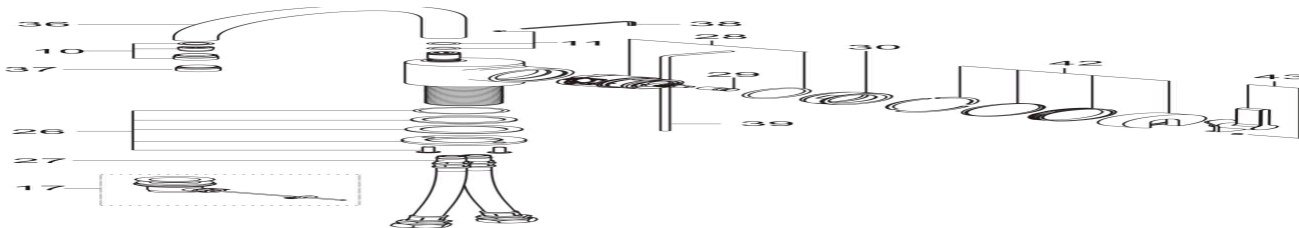

<p>

E0067

MONOBLOC SINGLE LEVER BASIN FITTING

E0067
MONOBLOC SINGLE LEVER BASIN FITTING

Ref.	Description	Part No.
10	Flow Straightener pack	E960057AA
11	Spout repair kit - Silver	E960058NU
17	Pop - Up Waste Assembly	E950612AA
26	Fixation kit	E960581NU
26a	O' Ring - Spout Housing to Basin	E960059NU
26b	Rubber Washer - Spout fixing	E911664NU
26c	Slip Washer - Spout fixing	A91444414
26d	Locknut - Spout fixing	E90600167
26e	Pan Head screw M5x20mm - Spout fixing	A918486
27	Flexible Inlet Tail	E921650NU
28	Multiport S/L Cartridge - small	A962985NU
28a	O' Ring - multi port Cartridge	A962715NU
28b	Crescent shaped temperature limit stop	A962984NU
29	Retaining Nut- S/L Handle	E960066NU
30	Locking Ring - multi port Cartridge (was E960065NU)	E906007NU
36	Tubular Spout - Mono S/L & DC Basin	E960067AA
37	Aerator	E960061NU
38	2.0 A/F Allen Key	E960062NU
39	Pop up Rod -Mono S/L Basin & Bidet	E960069NU
41	Grub screw M4 x 4 (for spout and handle fixing)	E91830267
42	Shroud kit - Mono S/L Basin/Bidet	E960064NU
-	(includes red & blue index rings)	-
43	Lever kit - S/L Basin/Bidet (Long 79mm)	E960063AA
43a	Lever kit - S/L Basin/Bidet (Short 67mm)	A961119AA
44	SEALING WASHER	E91442920

NB -- colour/finish options

Chrome = AA