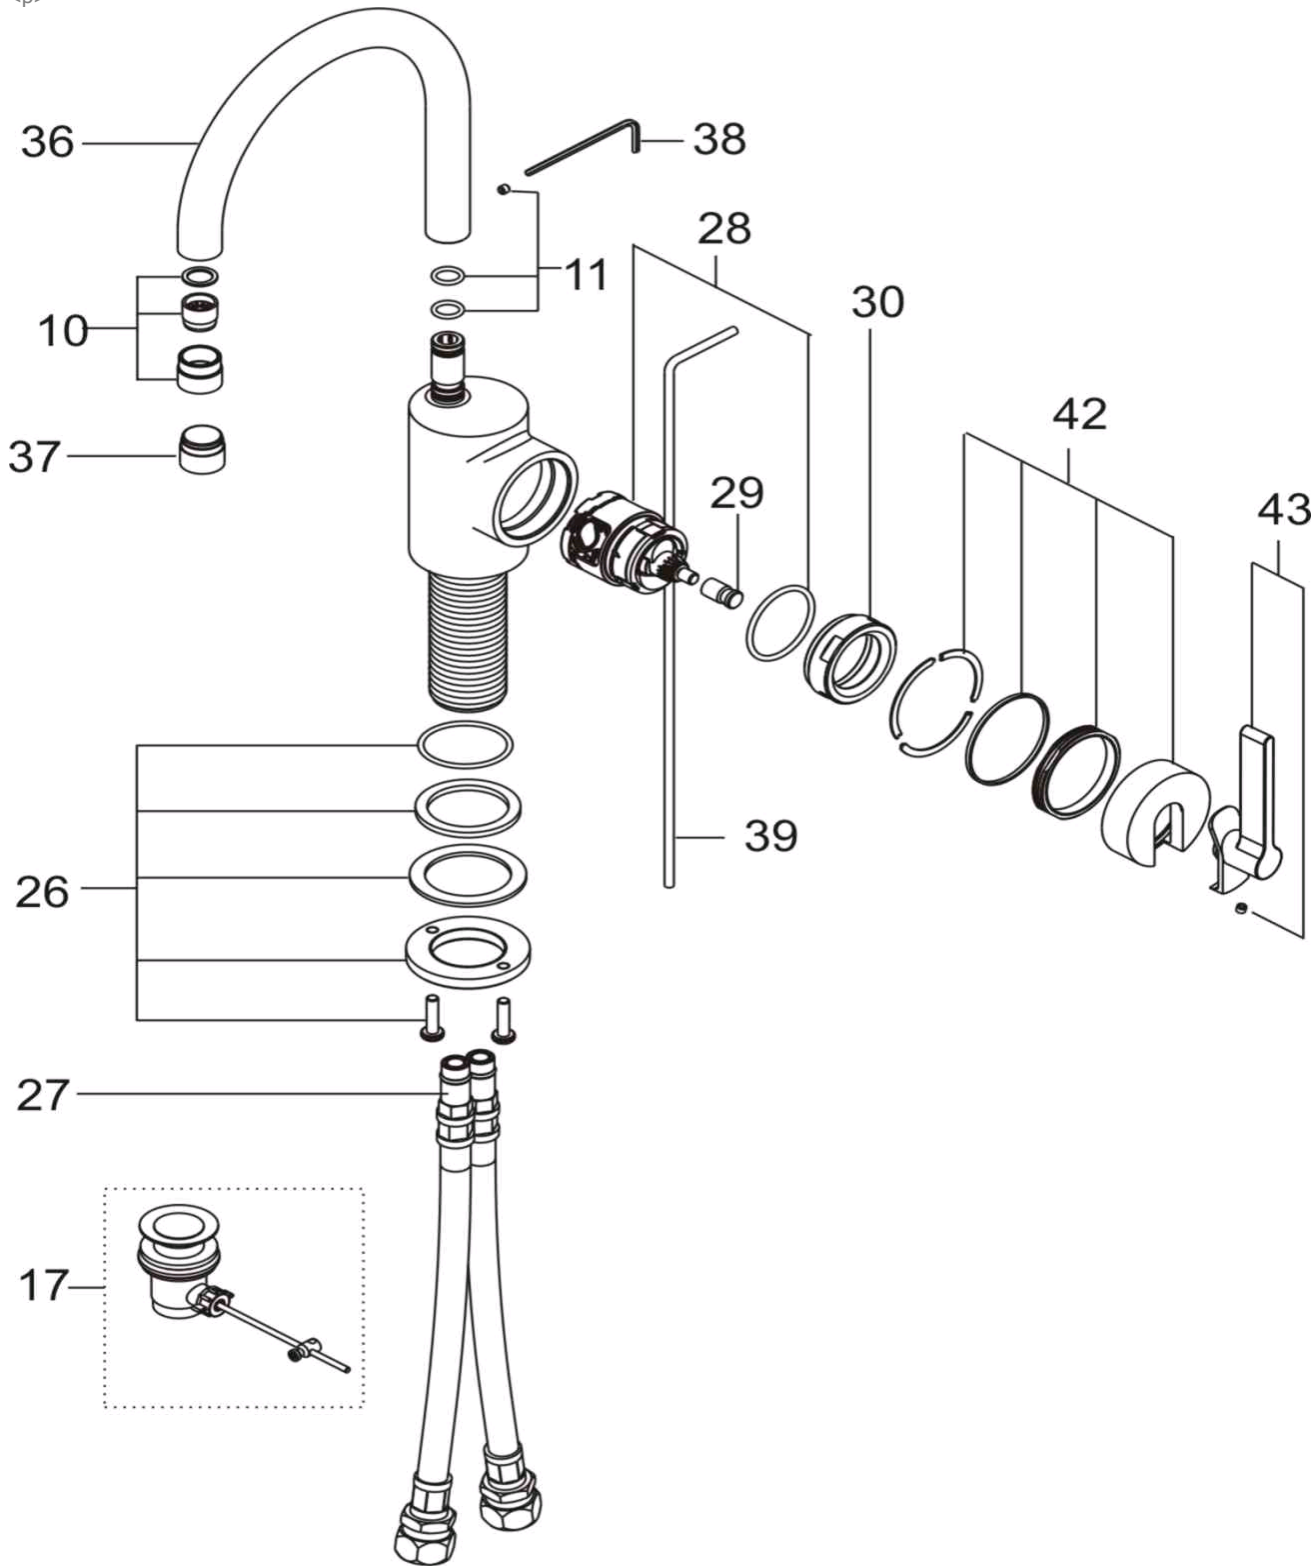

<p>

E0067

MONOBLOC SINGLE LEVER BASIN FITTING

E0067
MONOBLOC SINGLE LEVER BASIN FITTING

Ref.	Description	Part No.
10	Flow Straightener pack	E960057AA
11	Spout repair kit - Silver	E960058NU
17	Pop - Up Waste Assembly	E950612AA
26	Fixation kit	E960581NU
26a	O' Ring - Spout Housing to Basin	E960059NU
26b	Rubber Washer - Spout fixing	E911664NU
26c	Slip Washer - Spout fixing	A91444414
26d	Locknut - Spout fixing	E90600167
26e	Pan Head screw M5x20mm - Spout fixing	A918486
27	Flexible Inlet Tail	E921650NU
28	Multiport S/L Cartridge - small	A962985NU
28a	O' Ring - multi port Cartridge	A962715NU
28b	Crescent shaped temperature limit stop	A962984NU
29	Retaining Nut- S/L Handle	E960066NU
30	Locking Ring - multi port Cartridge (was E960065NU)	E906007NU
36	Tubular Spout - Mono S/L & DC Basin	E960067AA
37	Aerator	E960061NU
38	2.0 A/F Allen Key	E960062NU
39	Pop up Rod -Mono S/L Basin & Bidet	E960069NU
41	Grub screw M4 x 4 (for spout and handle fixing)	E91830267
42	Shroud kit - Mono S/L Basin/Bidet	E960064NU
-	(includes red & blue index rings)	-
43	Lever kit - S/L Basin/Bidet (Long 79mm)	E960063AA
43a	Lever kit - S/L Basin/Bidet (Short 67mm)	A961119AA
44	SEALING WASHER	E91442920