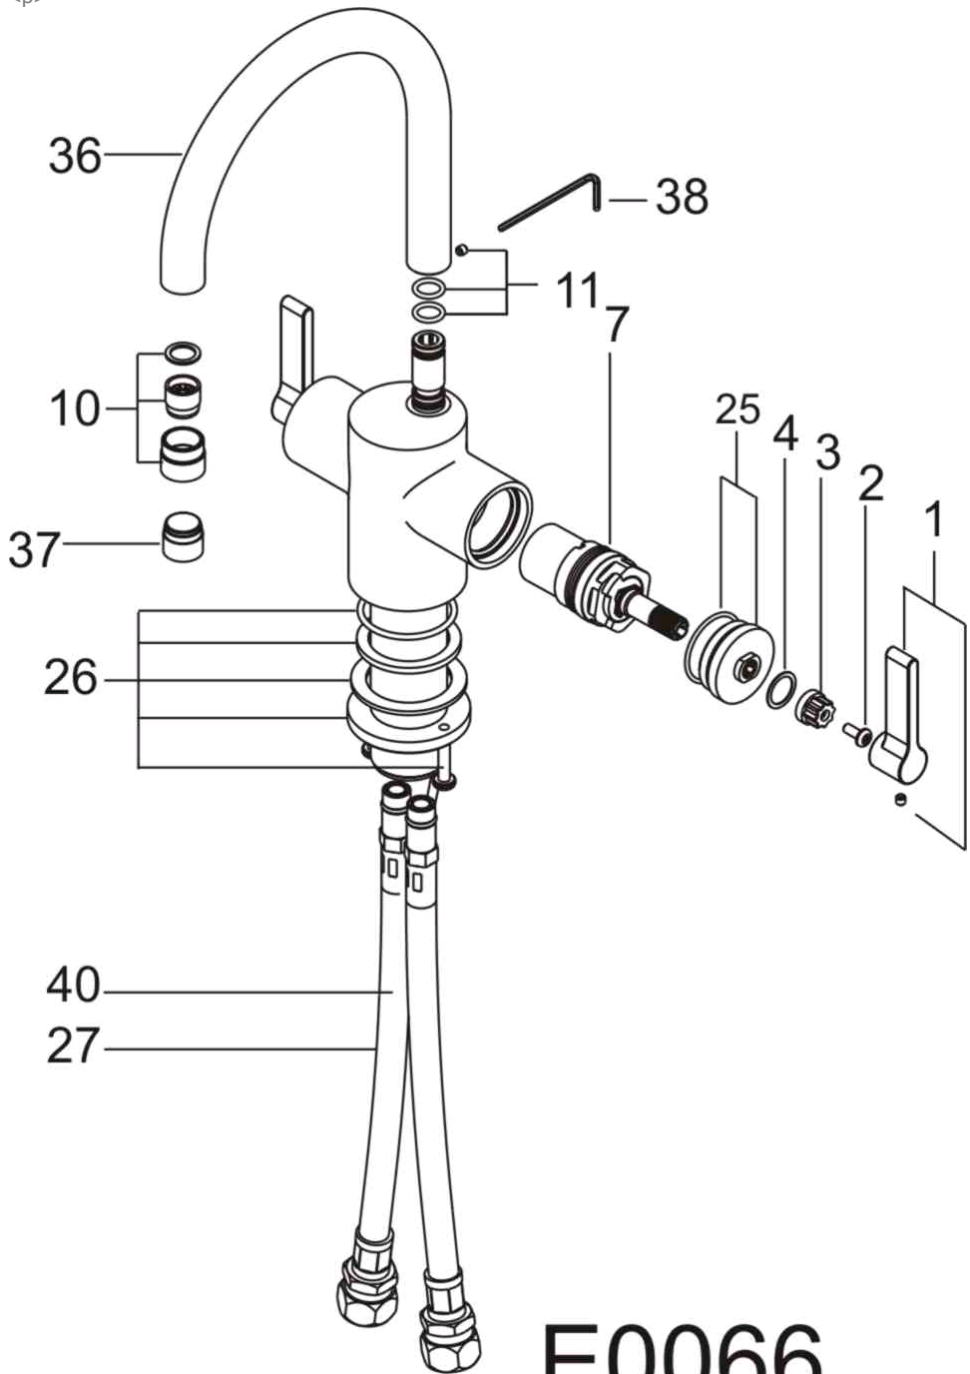

<p>

E0066

Ref.	Description	Part No.
1	Lever Pack - 3TH Basin	E960052AA
2	10mm Pozidrive Screw	S960066NU
3	Cover Insert I/S	E960053NU
4	Indice Pack - Silver	E960054NU
7	1/2" SE Ceramic Disk Internals Pack	S960025NU
10	Flow Straightener pack	E960057AA
11	Spout repair kit - Silver	E960058NU
25	Shroud Kit- Silver 2TH DM Bath & Mono's	E960074AA
26	Fixation kit	E960581NU
26a	O' Ring - Spout /Shroud to Basin	E960059NU
26b	Rubber Washer - Spout fixing	E911664NU
26c	Slip Washer - Spout fixing	A91444414
26d	Locknut - Spout fixing	E90600167
26e	Pan Head screw M5x20mm - Spout fixing	A918486
27	Flexible Inlet Tail	E921650NU
36	Tubular Spout - Mono S/L & DC Basin	E960067AA
37	Aerator	E960061NU
38	2.0 A/F Allen Key	E960062NU
41	Grub screw M4 x 4 (for spout and handle fixing)	E91830267