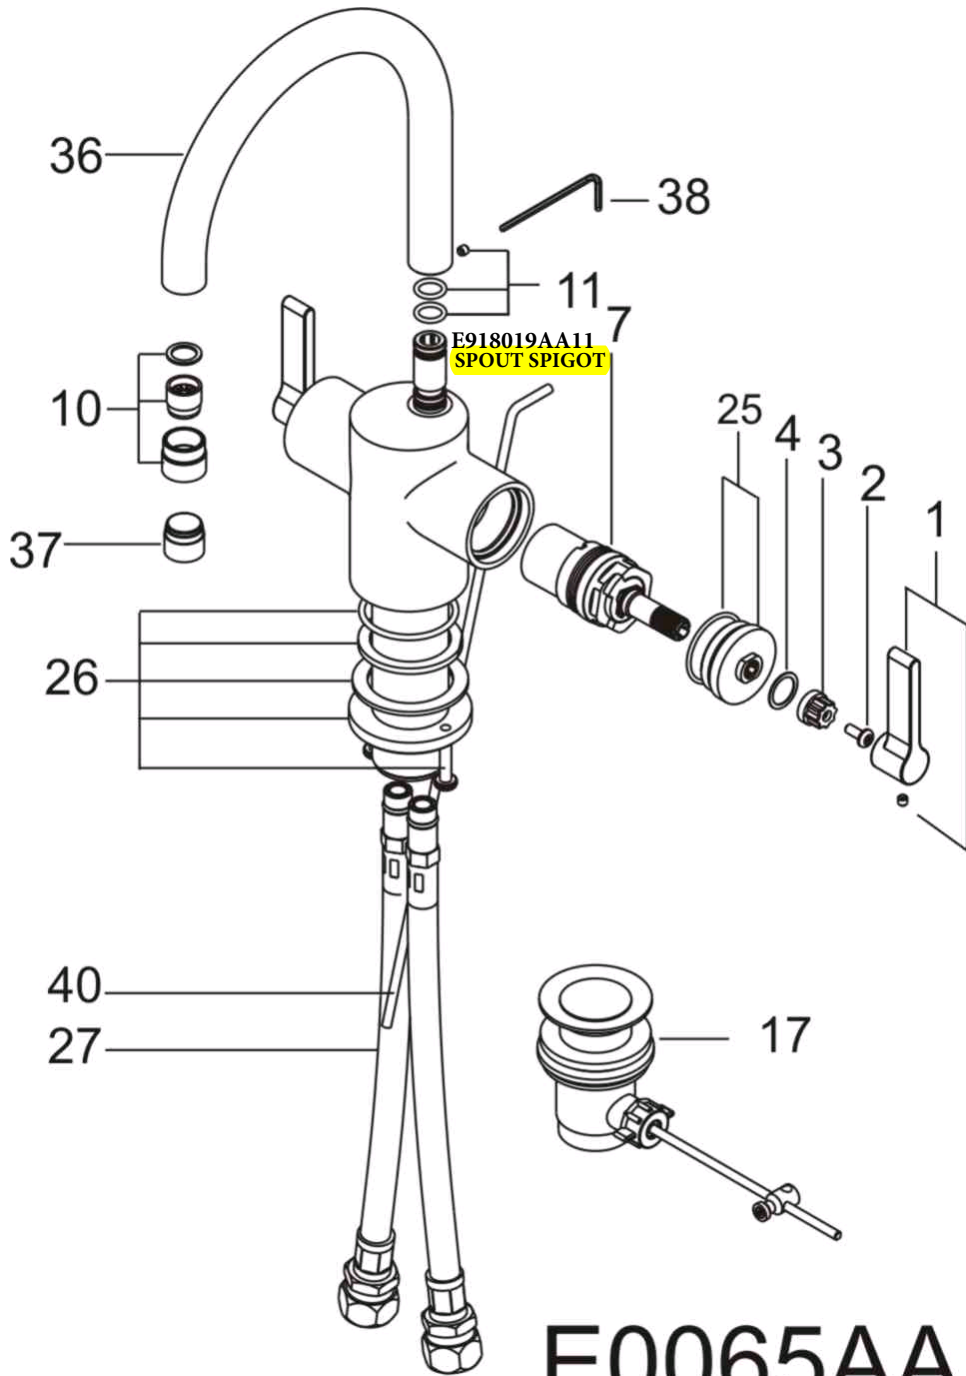

<p>

E0065AA

Ref.	Description	Part No.
1	Lever Pack - 3TH Basin	E960052AA
2	10mm Pozidrive Screw	S960066NU
3	Cover Insert I/S	E960053NU
4	Indice Pack - Silver	E960054NU
7	1/2" SE Ceramic Disk Internals Pack	S960025NU
10	Flow Straightener pack	E960057AA
11	Spout repair kit - Silver	E960058NU
17	Pop - Up Waste Assembly	E950612AA
25	Shroud Kit- Silver 2TH DM Bath & Mono's	E960074AA
26	Fixation kit	E960581NU
26a	O' Ring - Spout /Shroud to Basin	E960059NU
26b	Rubber Washer - for fixing	E911664NU
26c	Slip Washer - for fixing	A91444414
26d	Locknut - for fixing	E90600167
26e	Pan Head screw M5x20mm - for fixing	A918486
27	Flexible Inlet Tail	E921650NU
36	Tubular Spout - Mono S/L & DC Basin	E960067AA
36a	Spout mounting spigot (locktightened into body - not easily replaced)	E918019AA11
37	Aerator	E960061NU
38	2.0 A/F Allen Key	E960062NU
40	Pop up Rod -Mono S/L Basin & Bidet	E960085NU
41	Grub screw M4 x 4 (for spout and handle fixing)	E91830267