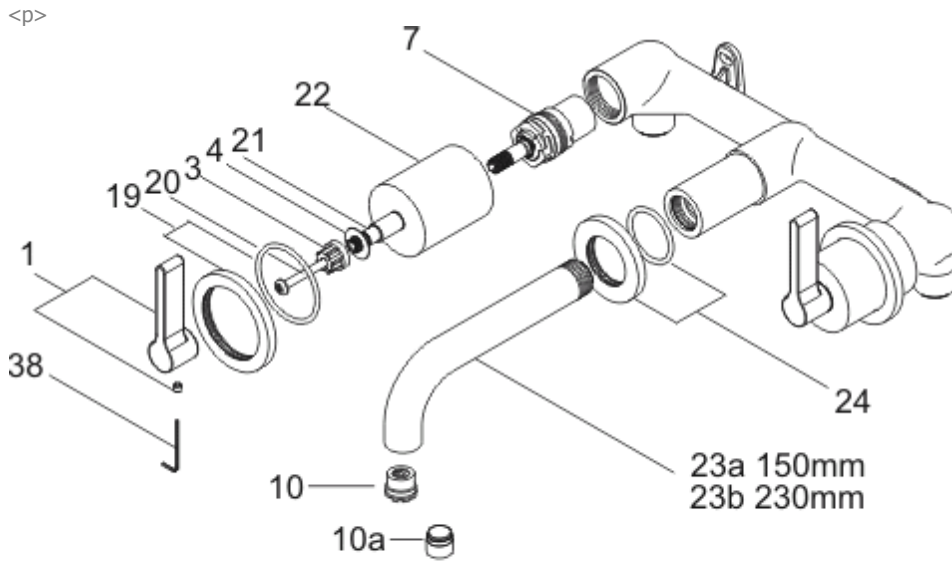

IDEAL-STANDARD BRASSWARE SILVER E0064 Silver 3 TH Wall Basin Mixer with 230mm Spout

E0063AA - 150mm

E0064AA - 230mm

Ref.	Description	Part No.
1	Lever Pack - 3TH Basin	E960052AA
3	Cover Insert I/S	E960053NU
4	Indice Pack - Silver	E960054NU
7	1/2in SE Ceramic Disk Internals Pack	S960025NU
10	Flow straightener	E910215NU
10a	Aerator	B960497NU
10b	Aerator key	A960196NU
19	Valve Escutcheon - Silver WM Mixers (single)	E960076AA
20	M4 x 35mm Pan Head Screw	E960077NU
21	Spindle Extension - Silver 3H WM BM	E960078NU
22a	Valve Cover - screw fit (Introduced Aug2006)	E960637AA
22b	Valve Cover & Spring Ring (Discontinued Aug2006)	E960079AA
23b	230mm Tubular Basin Spout - Silver 3H	E960082AA
24	Spout Escutcheon - Silver	E960080AA
24a	Spout base	E960614AA
38	2.0 A/F Allen Key	E960062NU
41	Grub screw M4 x 4 (for handle fixing)	E91830267