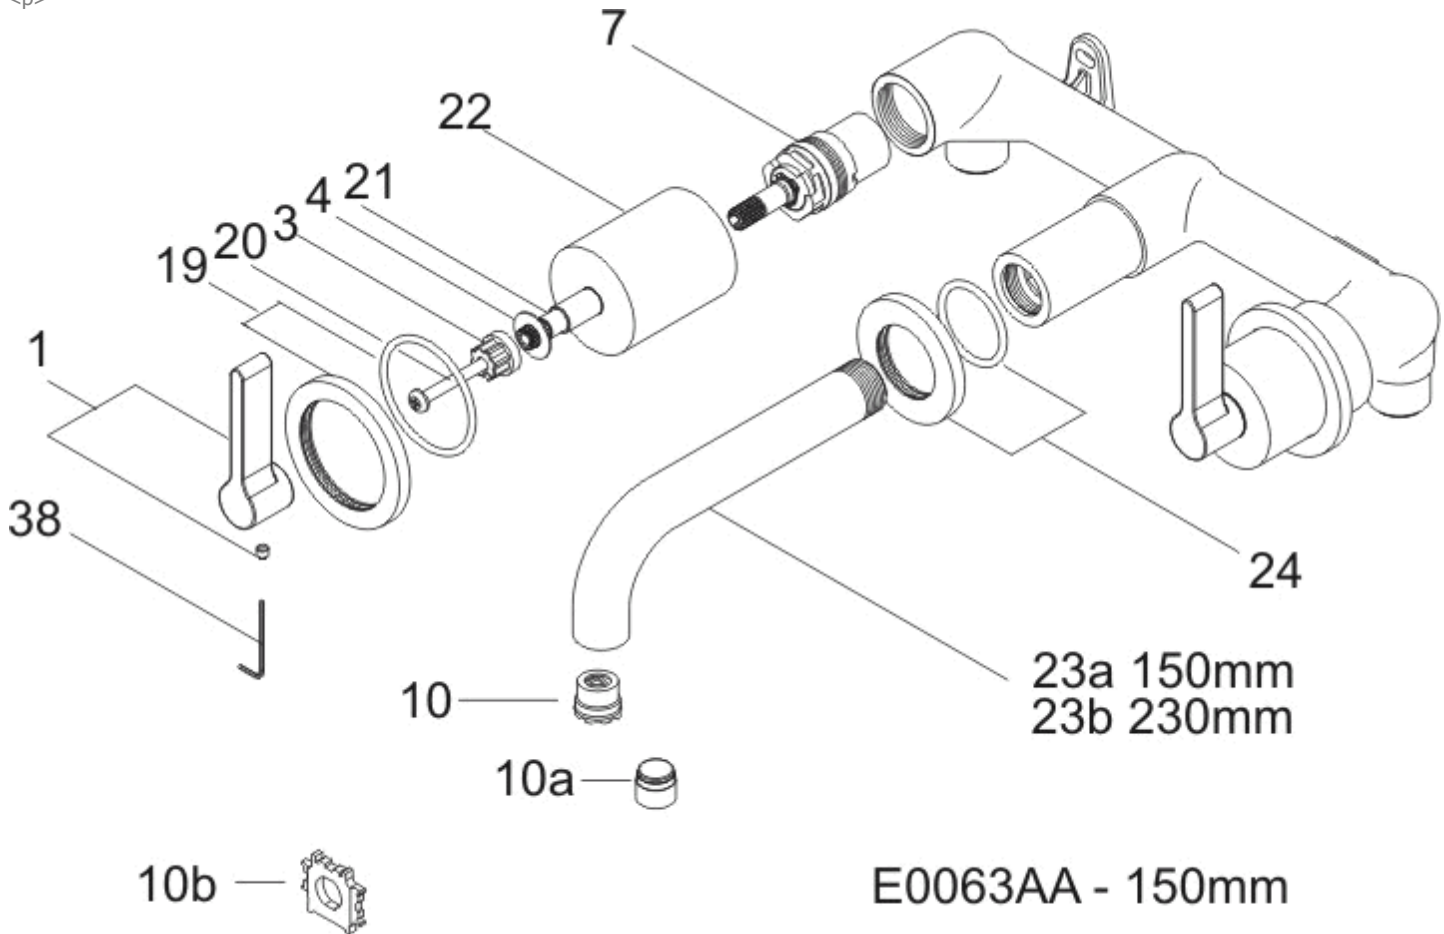

<p>

E0063AA - 150mm

E0064AA - 230mm

Ref.	Description
1	Lever Pack - 3TH Basin
3	Cover Insert I/S
4	Indice Pack - Silver
7	1/2in SE Ceramic Disk Internals Pack
10	Flow straightener
10a	Aerator
10b	Aerator key
19	Valve Escutcheon - Silver WM Mixers (single)
20	M4 x 35mm Pan Head Screw
21	Spindle Extension - Silver 3H WM BM
22a	Valve Cover - screw fit (Introduced Aug2006)
22b	Valve Cover & Spring Ring (Discontinued Aug2006)
23a	150mm Tubular Basin Spout - Silver 3H
23b	230mm Tubular Basin Spout - Silver 3H
24	Spout Escutcheon - Silver
24a	Spout base
38	2.0 A/F Allen Key
41	Grub screw M4 x 4 (for handle fixing)

**Part No.**

E960052AA
E960053NU
E960054NU
S960025NU
E910215NU
B960497NU
A960196NU
E960076AA
E960077NU
E960078NU
E960637AA
E960079AA
E960081AA
-
E960080AA
E960614AA
E960062NU
E91830267

**NB -- colour/finish options**