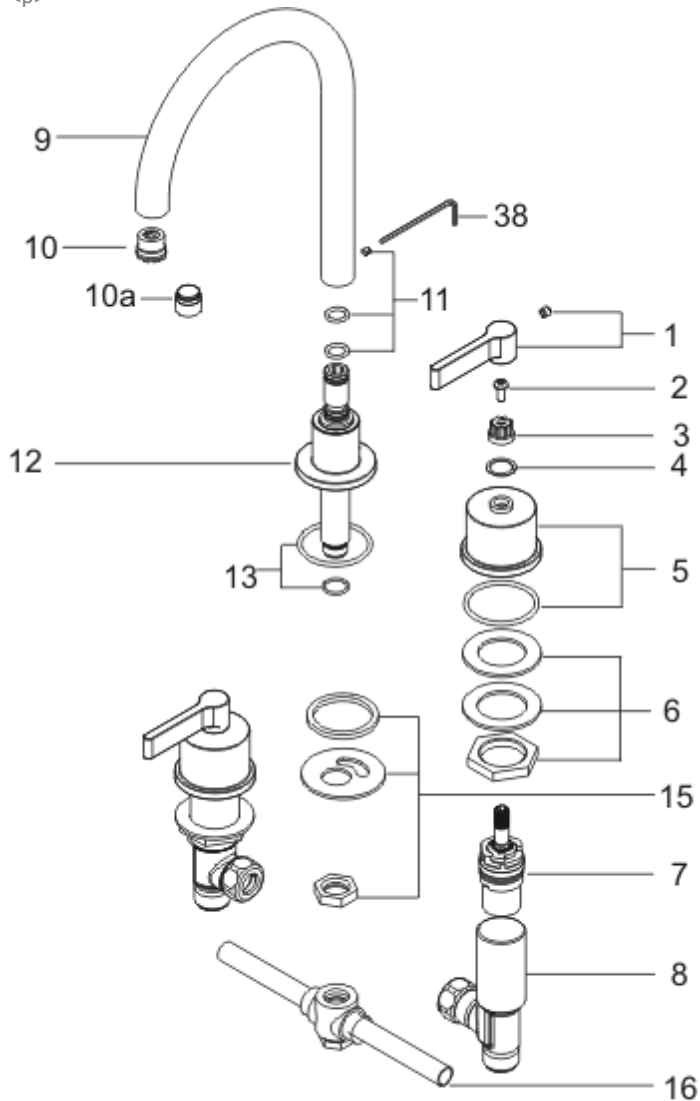

<p>

E0062AA

Ref.	Description
1	Lever Pack - 3TH Basin
2	10mm Pozidrive Screw
3	Cover Insert I/S
4	Indice Pack - Silver
5	Shroud Kit- Silver 3TH Basin & Sink
6	Sidevalve Fixing Pack
7	1/2 SE Ceramic Disk Internals Pack
8	Side valve assembly
9	Tubulor Basin Spout - Silver
10	Flow Straightener
10a	Aerator
11	Spout repair kit - Silver
12	Spout housing
13	O' Ring - Spout /Shroud to Basin
15	Spout Fixing Pack
16	Bridging Piece
16	Bridging Piece Fixing Pack
16	Bridging Piece Plug
16	O Ring - Bridging Piece Plug
38	2.0 A/F Allen Key
41	Grub screw M4 x 4 (for spout and handle fixing)

Part No.
E960052AA
S960066NU
E960053NU
E960054NU
E960055AA
A963049NU
S960025NU
A963105AA
E960056AA
E910215NU
B960497NU
E960058NU
E960587AA
E960059NU
A961787NU
A962964NU
A963005NU
A963007NU
A962963NU
E960062NU
E91830267