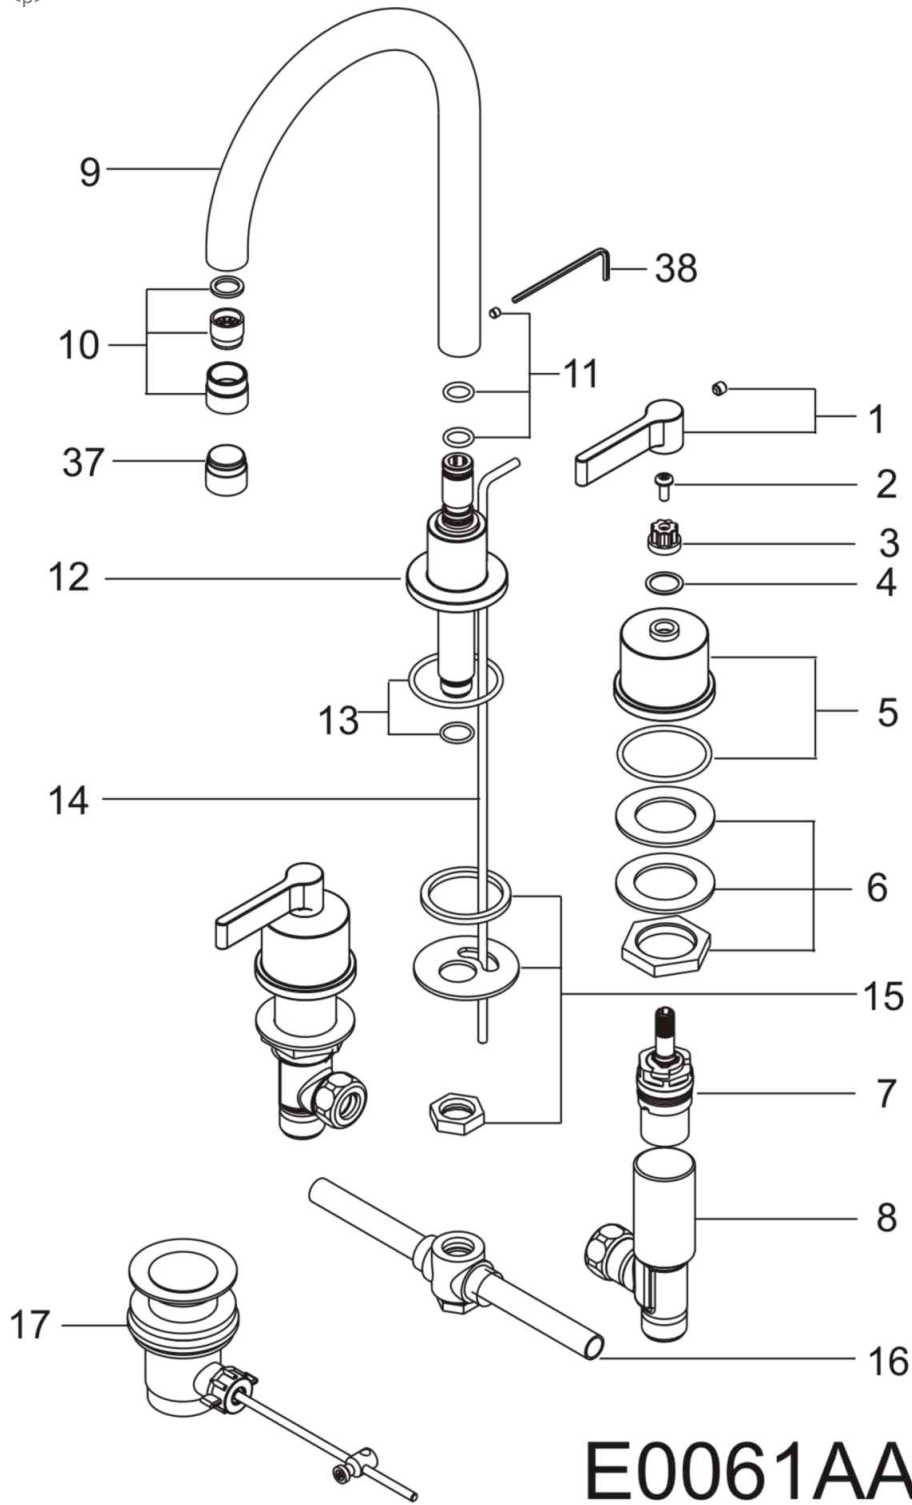

<p>

CHROME SILVER 3H BASIN MIXER

Ref.	Description	Part No.
1	Lever Pack - 3TH Basin	E960052AA
2	10mm Pozidrive Screw	S960066NU
3	Cover Insert I/S	E960053NU
4	Indice Pack - Silver	E960054NU
5	Shroud Kit- Silver 3TH Basin & Sink	E960055AA
6	Sidevalve Fixing Pack	A963049NU
7	1/2 SE Ceramic Disk Internals Pack	S960025NU
8	Side valve assembly	A963105AA
9	Tubulor Basin Spout - Silver	E960056AA
10	Flow Straightener pack	E960057AA
11	Spout repair kit - Silver	E960058NU
12	Spout housing	E960587AA
13	O' Ring - Spout /Shroud to Basin	E960059NU
14	Pop up Rod - 3H DM Basin	E960060NU
15	Spout Fixing Pack	A961787NU
16	Bridging Piece	A962964NU
16	Bridging Piece Fixing Pack	A963005NU
16	Bridging Piece Plug	A963007NU
16	O Ring - Bridging Piece Plug	A962963NU
17	Pop - Up Waste Assembly	E950612AA
37	Aerator	E960061NU
38	2.0 A/F Allen Key	E960062NU
41	Grub screw M4 x 4 (for spout and handle fixing)	E91830267