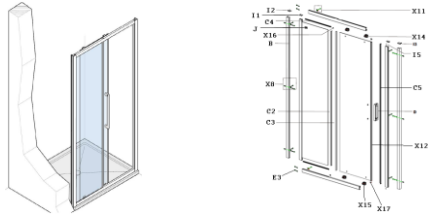

Product Type	Shower Enclosure	Document No:	
Product Model	Essence 2 plus Sliding Door 1 Door	Date:	
Target	After Sales use only	Comments	

SLIDING 1 DOOR UK

COMPONENTS SPARE PARTS LIST

Ideal Standard SKU
TDSBH

Drawing Ref	ESP Code	Drawing	UK Description	remark	packing details	MOQ /sets	CHROMIUM
B	XXXXXX		Wall profile	holes pre-drilled			KV177ED
C3	XXXXXX		Vertical anti-water seal for door panel	length 1927mm			KV25167
C2	XXXXXX		Vertical anti-water seal for fixed panel	length 1866mm			
C4	XXXXXX		U shape anti-water seal	length 800mm			KV22667
D	XXXXXX		handle	complete set			KV194AA
X7	XXXXXX		Handle Cover Caps (Pair)				KV196AA
X8	XXXXXX		Installation pack fixing wall jamb on wall and with vertical profile	TCS 3.900 : 86pcs TCS 3.9030 : 66pcs Dowel roller ring : 112pcs screw chrome cap : 112pcs wall plug : 66pcs			KV20167
E3	XXXXXX		screw fixing vertical profile with rail profile	TCS 3.9040 : 146pcs			KV20267
X11	XXXXXX		Door Stop	complete set including mounting screw			KV206AA
I1	XXXXXX		cover for vertical profile (Pair)				KV197AA
I2	XXXXXX		Top cover for wall profile Lft				KV198AA
I3	XXXXXX		Top cover for wall profile Rht				
X14	XXXXXX		Roller / Top				KV211AA
X15	XXXXXX		Roller /Bottom				KV212AA
X16	XXXXXX		Slit cover				KV203AA
X12	XXXXXX		Magnetic sealer	magnet sealer 1927mm : X1pc			KV207AH
X17	XXXXXX		magnetic sealer profile end cap	sealer end cap Top : X1pc sealer end cap Bottom : X1pc			KV210AA
I5	XXXXXX		1Dr Slider Frame Vertical Magnet Seal Retainer				KV199AA
C5	XXXXXX		1Dr Slider Frame Vertical Magnet Seal				KV208AH
J	XXXXXX		S.S. Wicker				KV20067
X9	XXXXXX		Extension profile, cover cap and x3 ST4x40 screws	holes pre-drilled			KV227ED
X10	XXXXXX		Extension profile cover cap				KV228AA