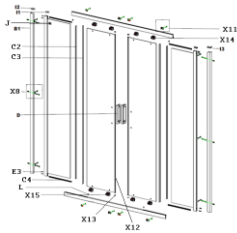

Product Type	Shower Enclosure	Document No.	
Product Model	Corner 4 Pcs Sliding Door (2 Door)	Date	
Target	After Sales use only	Comments	

SLIDING 2 DOOR UK

COMPONENTS SPARE PARTS LIST

Drawing	ERP Code	Drawing	UK Description	remark	packing details	MOQ /sets	CHROME	FINISH	Ideal Standard SKU	
B1	xxxxxx		Wall profile	holes pre-drilled				CHROME	KV177EO	
C3	xxxxxx		Vertical anti-water seal for door panel	length 1927mm					KV25167	
C2	xxxxxx		Vertical anti-water seal for fixed panel	length 1866mm						
C4	xxxxxx		U shape anti-water seal	length 800mm					KV22667	
D	xxxxxx		handle	complete set					KV194AA	
X7	xxxxxx		Handle Cover Caps (Pair)						KV196AA	
X8	xxxxxx		Installation pack fixing wall jamb on wall and with vertical profile	TCS 3.9x9 : x6pcs TCS 3.9x30 : x6pcs screw white ring : x12pcs screw chrome cap : x12pcs wall plug : x6pcs					KV20167	
E3	xxxxxx		screws fixing vertical profile with rail profile	TCS 3.9x40 : x6pcs					KV20267	
X11	xxxxxx		Door Stop	complete set including mounting screw					KV206AA	
I1	xxxxxx		cover for vertical profile (Pair)						KV197AA	
I2	xxxxxx		Top cover for wall profile LH						KV198AA	
I3	xxxxxx		Top cover for wall profile RH							
X14	xxxxxx		Roller / Top						KV211AA	
X15	xxxxxx		Roller / Bottom						KV212AA	
L	xxxxxx		Slot cover						KV203AA	
X12	xxxxxx		Magnetic sealer	magnet sealer 1927mm: X1pc					KV207AH	
X13	xxxxxx		magnetic sealer profile end cap	sealer end cap Top : X1pc sealer end cap Bottom : X1pc					KV209AA	
J	xxxxxx		S.S. sticker						KV20067	KV29567
X9	xxxxxx		Extension profile, cover cap and x3 ST4x40 screws	holes pre-drilled					KV227EO	
X10	xxxxxx		Extension profile cover cap						KV228AA	