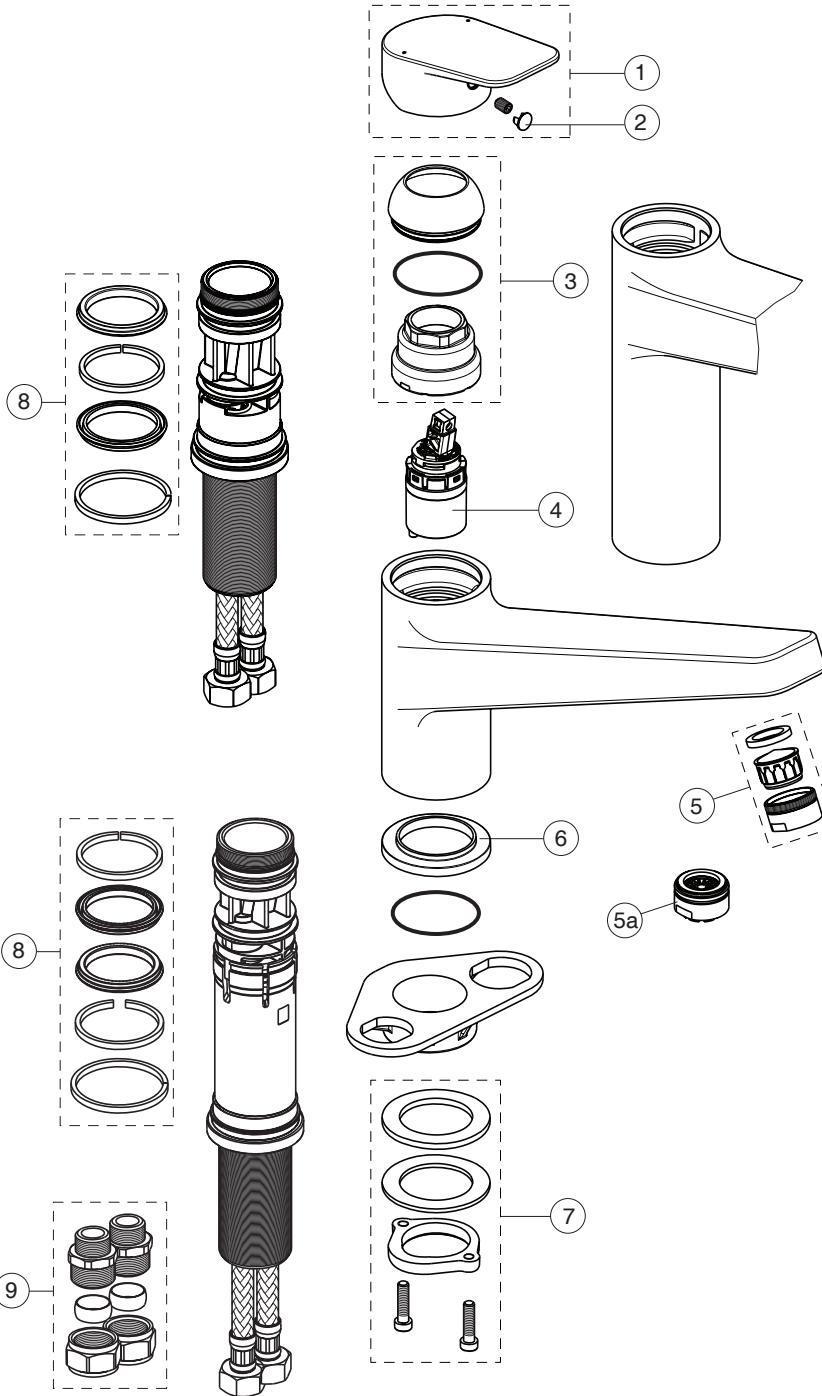

CERAPLAN

Ideal Standard

BD324AA

BD328AA

Pos.	Signify	Spare parts-Nr.	Quantity	Pos.	Signify	Spare parts-Nr.	Quantity
1	Lever,w/logo	B961734AA	1 Set				
2	Cap decorative	B960473AA	1 Pcs.				
3	Escutcheon	B961677AA	1 Set				
4	Cartridge Ø28mm	A861397NU	1 Pcs.				
5	Aer.casc.M24x1-5l/min	B961197AA	1 Pcs.				
5a	Nozzle	A961625AA	1 Pcs.				
6	Rosette decorative	B960712AA	1 Pcs.				
7	Connecting group	B960255NU	1 Set				
8	Sealing elements	B961676NU	1 Set				
9	Connector G3/8,Ø15-set	B960845NU	1 Set				