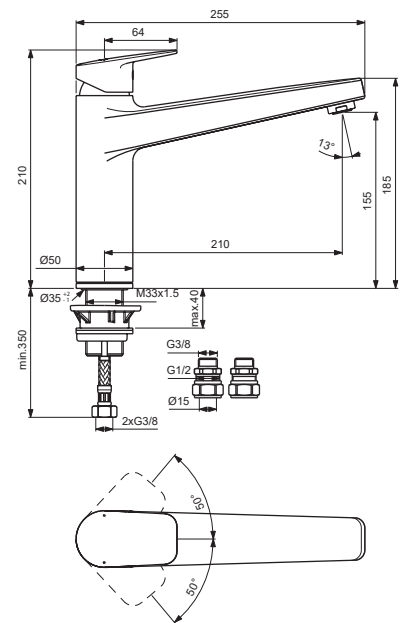

CERAPLAN

Ideal Standard

BD324AA

BD328AA

Pos.	Signify	Spare parts-Nr.	Quantity	Pos.	Signify	Spare parts-Nr.	Quantity
1	Lever,w/logo	B961734AA	1 Set				
2	Cap decorative	B960473AA	1 Pcs.				
3	Escutcheon	B961677AA	1 Set				
4	Cartridge Ø28mm	A861397NU	1 Pcs.				
5	Aer.casc.M24x1-5l/min	B961197AA	1 Pcs.				
5a	Nozzle	A961625AA	1 Pcs.				
6	Rosette decorative	B960712AA	1 Pcs.				
7	Connecting group	B960255NU	1 Set				
8	Sealing elements	B961676NU	1 Set				
9	Connector G3/8,Ø15-set	B960845NU	1 Set				