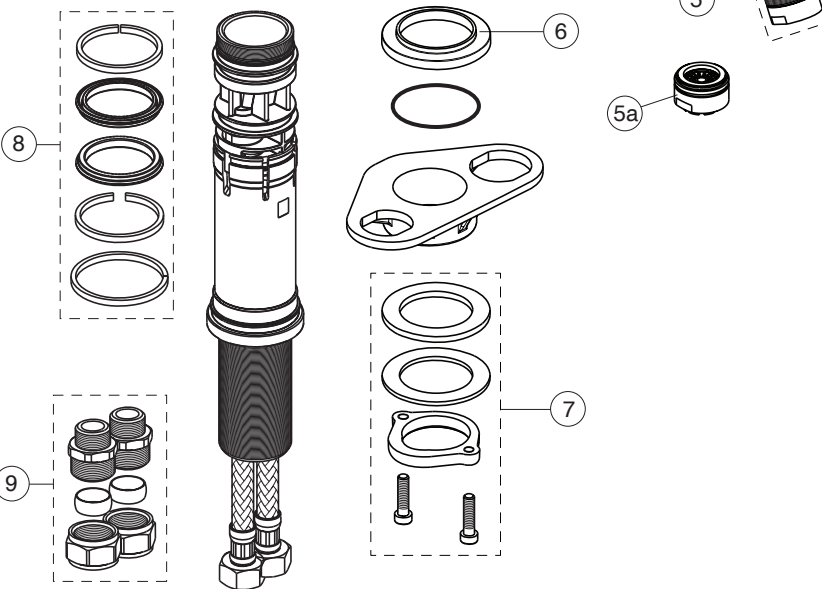

CERAPLAN

Ideal Standard

BD324AA

BD328AA

Pos.	Signify	Spare parts-Nr.	Quantity	Pos.	Signify	Spare parts-Nr.	Quantity
1	Lever,w/logo	B961734AA	1 Set				
2	Cap decorative	B960473AA	1 Pcs.				
3	Escutcheon	B961677AA	1 Set				
4	Cartridge Ø28mm	A861397NU	1 Pcs.				
5	Aer.casc.M24x1-5l/min	B961197AA	1 Pcs.				
5a	Nozzle	A961625AA	1 Pcs.				
6	Rosette decorative	B960712AA	1 Pcs.				
7	Connecting group	B960255NU	1 Set				
8	Sealing elements	B961676NU	1 Set				
9	Connector G3/8,Ø15-set	B960845NU	1 Set				