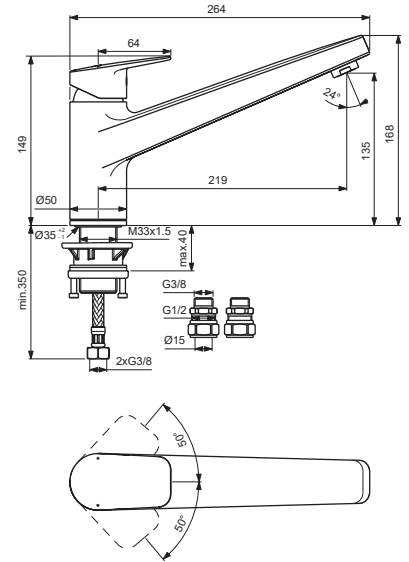

CERAPLAN

Ideal Standard

BD324AA

BD328AA

Pos.	Signify	Spare parts-Nr.	Quantity	Pos.	Signify	Spare parts-Nr.	Quantity
1	Lever,w/logo	B961734AA	1 Set				
2	Cap decorative	B960473AA	1 Pcs.				
3	Escutcheon	B961677AA	1 Set				
4	Cartridge Ø28mm	A861397NU	1 Pcs.				
5	Aer.casc.M24x1-5l/min	B961197AA	1 Pcs.				
5a	Nozzle	A961625AA	1 Pcs.				
6	Rosette decorative	B960712AA	1 Pcs.				
7	Connecting group	B960255NU	1 Set				
8	Sealing elements	B961676NU	1 Set				
9	Connector G3/8,Ø15-set	B960845NU	1 Set				